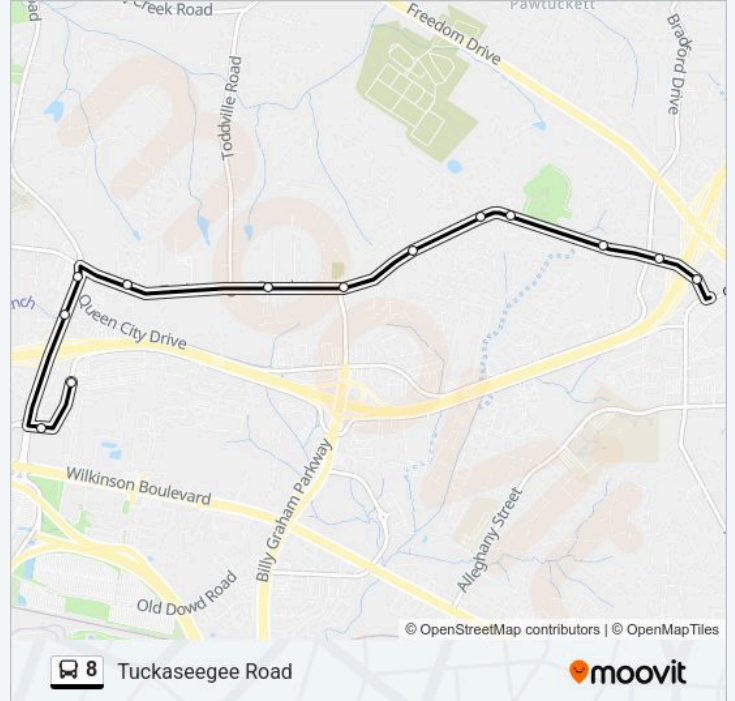

### Direction: Inbound

31 stops

[VIEW LINE SCHEDULE](#)

Scott Futrell Dr @ 4101

Scott Futrell Dr & Stafford Dr

Scott Futrell Dr @ 3709

Scott Futrell Dr & Billy Graham Pkwy

Mulberry Church Rd & Queen City Dr

**8 bus Info**

**Direction:** Outbound

**Stops:** 33

**Trip Duration:** 26 min

**Line Summary:**

Ashley Rd & Freedom Dr

Freedom / Ashley

Tuckaseegee Rd & Ashley Rd

Tuckaseegee Rd & Edgewood Rd

Tuckaseegee Rd & Cheshire Av

Tuckaseegee Rd & Timberbrook Dr

Tuckaseegee Rd & Mulberry Pond Dr

Tuckaseegee Rd & Heather Glen Ln

Tuckaseegee Rd & Mulberry Church Rd

Tuckaseegee Rd & Toddville Rd

Tuckaseegee Rd & Burkholder Rd

Little Rock Rd & Tuckaseegee Rd

Little Rock Rd & I-85

Scott Futrell Dr & Little Rock Rd

Scott Futrell Dr @ 4101

8 bus time schedules and route maps are available in an offline PDF at [moovitapp.com](https://moovitapp.com). Use the Moovit App to see live bus times, train schedule or subway schedule, and step-by-step directions for all public transit in Charlotte.