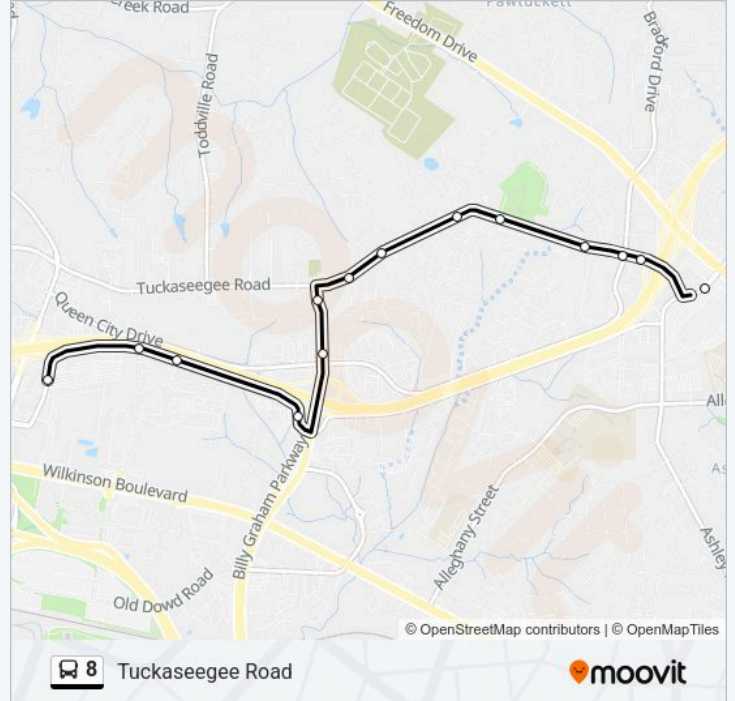

### 8 bus Info

**Direction:** Inbound

**Stops:** 31

**Trip Duration:** 29 min

**Line Summary:**

Tuckaseegee Rd & Clay Ave  
 Tuckaseegee Rd & State Ave  
 Tuckaseegee Rd & Jay St  
 Tuckaseegee Rd & Wesley Heights Way  
 4th St Ext & Grandin Rd  
 4th St Ext & Sycamore St  
 4th St Ext & Victoria Ave  
 Trade St & Graham St  
 Trade St & College St  
 Charlotte Transportation Center

**Direction: Outbound**

33 stops

[VIEW LINE SCHEDULE](#)

Charlotte Transportation Center  
 4th St & Tryon St  
 4th St & Poplar St  
 4th St & Graham St  
 4th St Ext & Victoria Ave  
 4th St Ext & Sycamore St  
 4th St Ext & Grandin Rd  
 4th St Ext & Wesley Heights Way  
 Tuckaseegee Rd & Jay St  
 Tuckaseegee Rd & State St  
 Tuckaseegee Rd & Rush Ave  
 Tuckaseegee Rd & Parkway Ave  
 Tuckaseegee Rd & Enderly Rd  
 Tuckaseegee Rd & Mcquay St  
 Tuckaseegee Rd & Karendale Ave  
 Tuckaseegee Rd & Glenwood Dr  
 Tuckaseegee Rd & Hazel St  
 Tuckaseegee Rd & Tennyson Dr

**8 bus Info**

**Direction:** Outbound

**Stops:** 33

**Trip Duration:** 26 min

**Line Summary:**

Ashley Rd & Freedom Dr

Freedom / Ashley

Tuckaseegee Rd & Ashley Rd