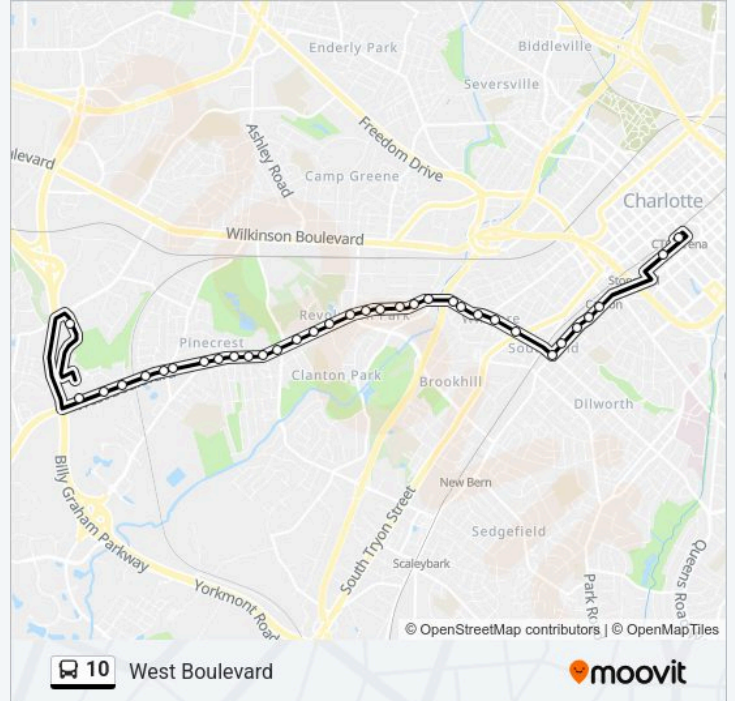

10 bus Info

Direction: Inbound

Stops: 30

Trip Duration: 22 min

Line Summary:

West Blvd & Mint St

West Blvd & Tryon St

Lynx East/West Blvd Station

10 bus Info

Direction: Outbound

Stops: 34

Trip Duration: 26 min

Line Summary:

West Blvd & Beech Nut Rd

West Blvd & Dr Carver Rd

West Blvd & Walton Rd

West Blvd & Donald Ross Rd

West Blvd & Romare Bearden Dr

West Blvd & James St

West Blvd & Elmin St

West Blvd & Amay James Ave

West Blvd & Walter St

West Blvd & Old Steele Creek Rd

West Blvd & Kenhill Dr

West Blvd @ 2838

West Blvd & Holabird Ln

West Blvd & Leake St

Cpcc Harris Campus

New Renaissance & Burnette

10 bus time schedules and route maps are available in an offline PDF at moovitapp.com. Use the Moovit App to see live bus times, train schedule or subway schedule, and step-by-step directions for all public transit in Charlotte.