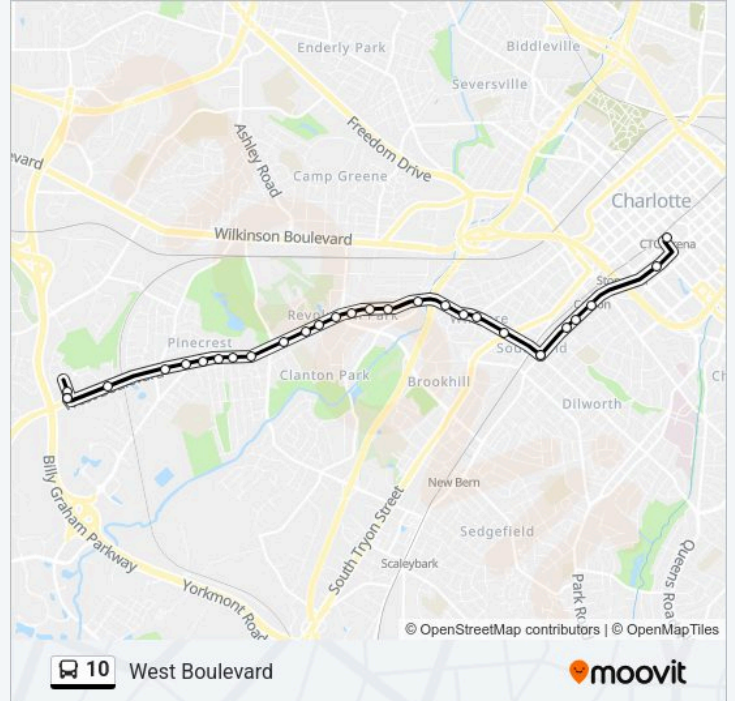

10 bus Info

Direction: Inbound

Stops: 30

Trip Duration: 22 min

Line Summary:

West Blvd & Mint St

West Blvd & Tryon St

Lynx East/West Blvd Station

Lynx East/West Blvd Station

South Blvd & Rensselaer Ave

South Blvd & Bland St

South Blvd & Caldwell St

Caldwell St & 3rd St

Charlotte Transportation Center

Direction: Outbound

34 stops

[VIEW LINE SCHEDULE](#)

Charlotte Transportation Center

Brevard St & Martin Luther King Jr Blvd

South Blvd & Templeton Ave

South Blvd & Bland St

South Blvd & Rensselaer Ave

South Blvd & Kingston Ave

Lynx East/West Blvd Station

10 bus Info

Direction: Outbound

Stops: 34

Trip Duration: 26 min

Line Summary:

West Blvd & Beech Nut Rd

West Blvd & Dr Carver Rd

West Blvd & Walton Rd