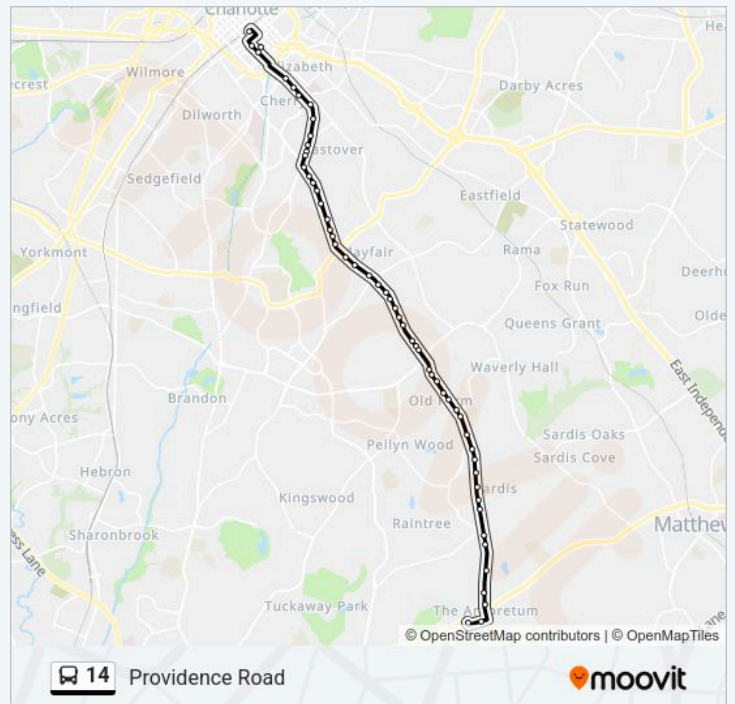

Providence Rd & Vernon Dr

Providence Rd & Scotland Ave

Providence Rd & Beverly Dr

Providence Rd & Portland Ave

Providence Rd & Oxford Pl

Providence Rd & Queens Rd

Providence Rd & Middleton Dr

Providence Rd & Cottage Pl

Providence Rd & Altondale Ave

Providence Rd & Ardsley Rd

Providence Rd & Alberto St

Providence Rd & Caswell Rd

4th St & Torrence St

4th St & Kings Dr

4th & Mcdowell

4th St & Davidson St

6:00 AM-11:20 PM

Saturday

6:00 AM-11:20 PM

Sunday

7:30 AM-7:30 PM

14 bus Info

Direction: Outbound

Stops: 55

Trip Duration: 34 min

Line Summary:

Providence Rd & Provence Village Ln

Providence Rd & Cedar Ln

Providence Rd & Greylyn Dr

Providence Rd & Shalom Park Dr

Providence Rd & East Barden Rd

Providence Rd & Old Farm Rd