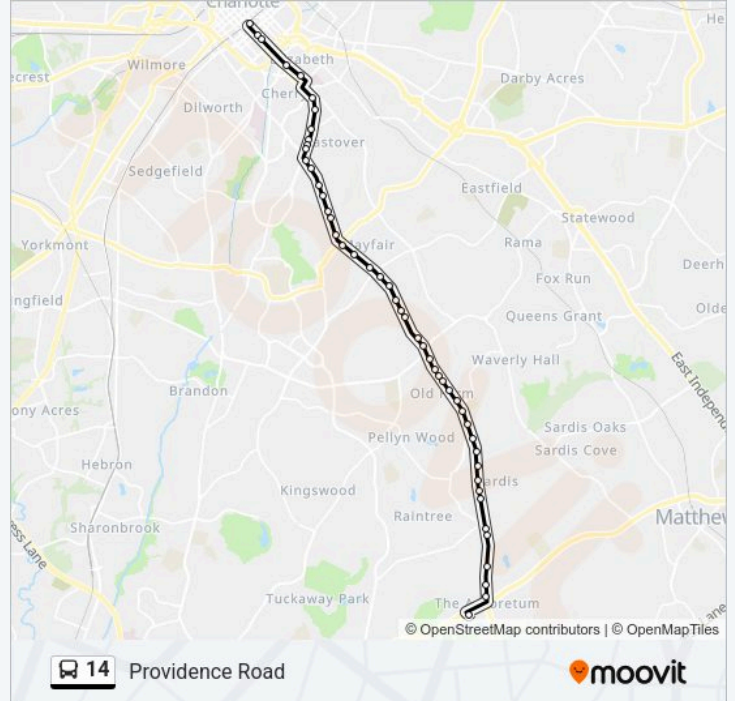

14 bus Info

Direction: Inbound

Stops: 48

Trip Duration: 32 min

Line Summary:

Providence Rd @ Camden Pinehurst Apts

Providence Rd & Meadowood Ln

Providence Rd & Cavendish Ct

Providence Rd & Vernon Dr

Providence Rd & Scotland Ave

Providence Rd & Beverly Dr

Providence Rd & Portland Ave

Providence Rd & Oxford Pl

Providence Rd & Queens Rd

Providence Rd & Middleton Dr

Providence Rd & Cottage Pl

Providence Rd & Altondale Ave

Providence Rd & Ardsley Rd

Providence Rd & Alberto St

Providence Rd & Caswell Rd

4th St & Torrence St

4th St & Kings Dr

4th & Mcdowell

4th St & Davidson St

Charlotte Transportation Center

Direction: Outbound

55 stops

[VIEW LINE SCHEDULE](#)

Charlotte Transportation Center

3rd St & Davidson St

14 bus Time Schedule

Outbound Route Timetable: