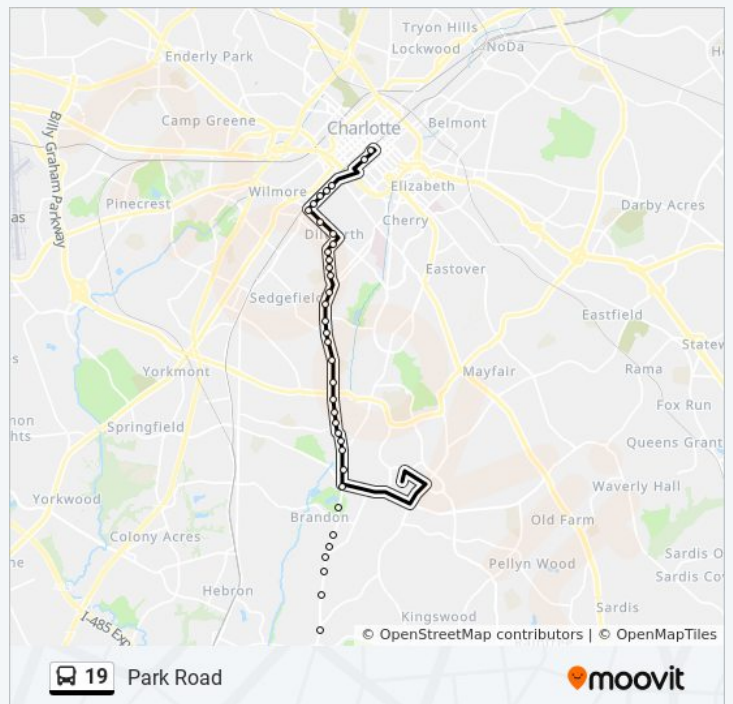

19 bus Info
Direction: Inbound
Stops: 56
Trip Duration: 37 min
Line Summary:

Park Rd & Archdale Dr

Park Rd & Closeburn Rd

Park Rd & Scofield Rd

Park Rd & Manning Dr

Park Rd & Selwyn Ave

Park Rd @ Cielo Apts

Park Rd & Ideal Way

Park Rd & Magnolia Ave

Park Rd & Worthington Ave

East Blvd & Lennox Ave

East Blvd & Springdale Ave

East Blvd & Euclid Ave

East Blvd & South Blvd

Lynx East/West Blvd Station

South Blvd & Bland St

South Blvd & Caldwell St

Caldwell St & 3rd St

Direction: Outbound

54 stops

[VIEW LINE SCHEDULE](#)

- Charlotte Transportation Center
- Brevard St & Martin Luther King Jr Blvd
- South Blvd & Templeton Ave
- South Blvd & Bland St
- South Blvd & Rensselaer Ave
- South Blvd & Kingston Ave
- Lynx East/West Blvd Station
- East Blvd & Lyndhurst Ave
- East Blvd & Lennox Ave
- Park Rd & Worthington Ave
- Park Rd & Magnolia Ave
- Park Rd & Ideal Way
- Park Rd & Charlotte Dr
- Park Rd & Mcdonald Ave
- Park Rd & Sunset Dr
- Park Rd & Poindexter Dr
- Park Rd & Marsh Rd
- Park Rd & Park Slope Dr
- Park Rd @ 3420 (Ywca)
- Park Rd & Hillside Ave
- Park Rd & Heather Ln
- Park Rd & Montford Dr
- Park Rd & Mockingbird Ln
- Park Rd & Seneca Pl
- Park Rd @ 4912
- Park Rd & Cortland Rd
- Park Rd & Selwyn Ave
- Park Rd & Scofield Rd

19 bus Info

Direction: Outbound

Stops: 54

Trip Duration: 37 min

Line Summary:

Park Rd & Tyvola Rd

Park Rd @ Park Road Park

Park Rd & Old Reid Rd