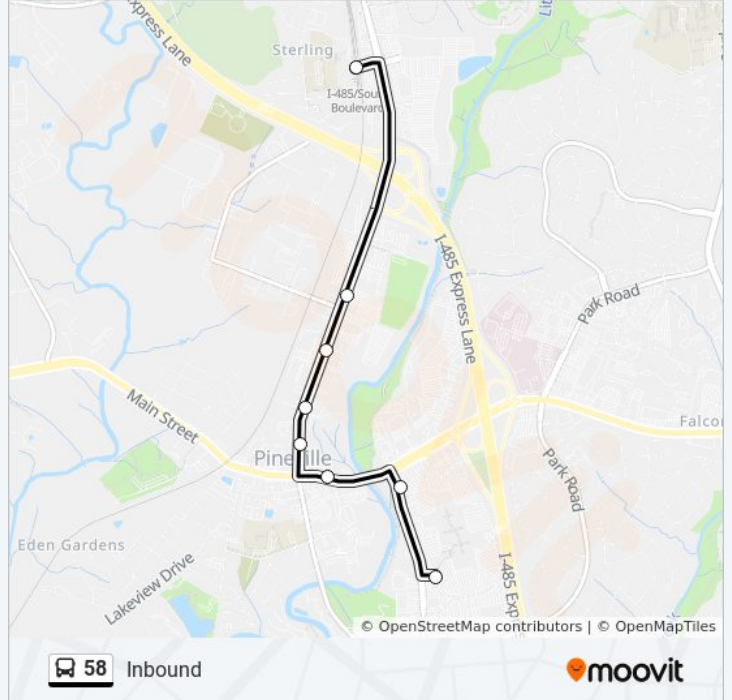

## Direction: Inbound

8 stops

[VIEW LINE SCHEDULE](#)

Carolina Place Mall

Carolina Place Pkwy & Pineville-Matthews Rd

Pineville-Matthews Rd & Polk St

Polk St & Pineville-Matthews Rd

Polk St @ 400

Polk St & Morrow Ave

Pineville Rd & Industrial Dr

I-485 Station

## 58 bus Info

**Direction:** Inbound

**Stops:** 8

**Trip Duration:** 12 min

**Line Summary:**

### Direction: Outbound

11 stops

[VIEW LINE SCHEDULE](#)

I-485 Station

South Blvd @ 9716 (Texaco)

Park Rd & Hunter Ridge Dr

Park Rd & Osprey Dr

Park Rd & Blue Heron Dr