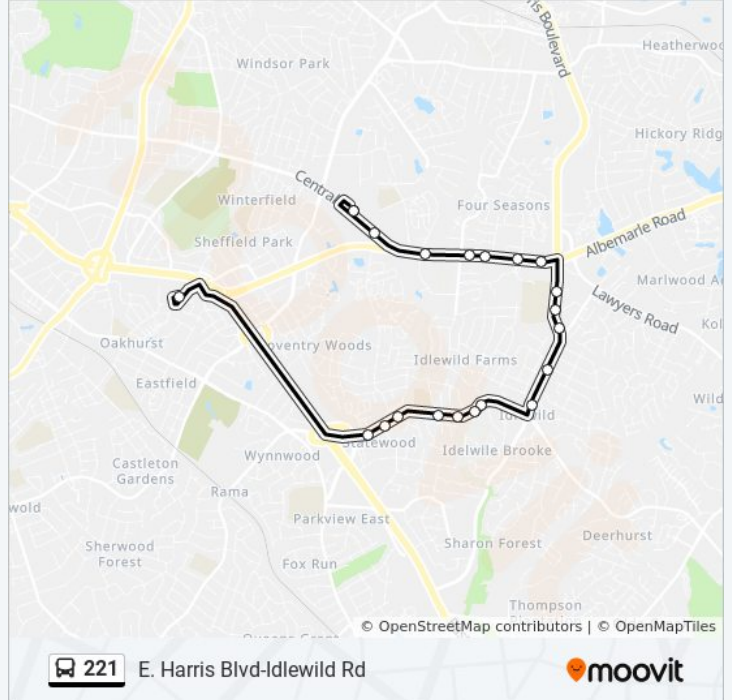

 221

E. Harris Blvd-Idlewild Rd

Get The App

The 221 bus line (E. Harris Blvd-Idlewild Rd) has 2 routes. For regular weekdays, their operation hours are:

(1) Inbound: 7:02 AM - 10:37 PM(2) Outbound: 6:35 AM - 10:10 PM

Use the Moovit App to find the closest 221 bus station near you and find out when is the next 221 bus arriving.

Direction: Inbound

21 stops

[VIEW LINE SCHEDULE](#)

Walmart @ Pierson Dr (Front)
Idlewild Rd & Cedars East Ct
Idlewild Rd & Dion Ave
Idlewild Rd & Cedarwild Rd
Idlewild Rd & Boston Ave
Idlewild Rd & Ivydale Dr
Idlewild Rd & Lynfield Dr
Idlewild Rd & Highbrook Dr
Wt Harris Blvd & Meadowdale Ln
Wt Harris Blvd & Denning Pl
Wt Harris Blvd & Idlewild Rd North
Wt Harris Blvd & Snow Ln
Wt Harris Blvd & Bonlyn Dr
Albemarle Rd & Wt Harris Blvd
Albemarle Rd & Regal Oaks Dr
Albemarle Rd & Winterhaven Dr
Albemarle Rd & Farm Pond Ln
Albemarle Rd & Jenkins Dr
Central Ave & Reddman Rd
Eastland Ctc
Eastland Ctc

221 bus Info

Direction: Inbound

Stops: 21

Trip Duration: 25 min

Line Summary:

Direction: Outbound

26 stops

[VIEW LINE SCHEDULE](#)

221 bus Info

Direction: Outbound

Stops: 26

Trip Duration: 27 min

Line Summary:

Idlewild Rd @ 7007

Idlewild Rd & Cedarwild Rd

Idlewild Rd & Dion Ave