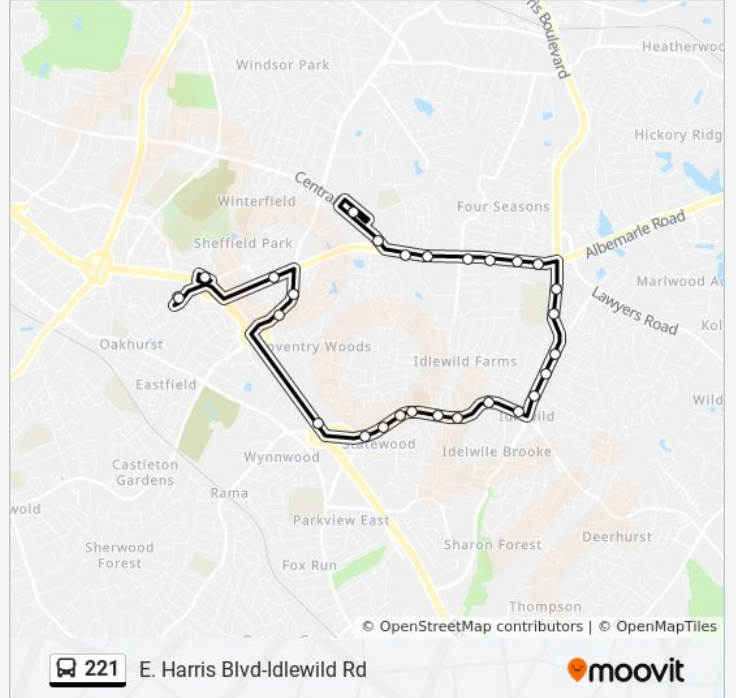

 221

E. Harris Blvd-Idlewild Rd

Get The App

The 221 bus line (E. Harris Blvd-Idlewild Rd) has 2 routes. For regular weekdays, their operation hours are:

(1) Inbound: 7:02 AM - 10:37 PM(2) Outbound: 6:35 AM - 10:10 PM

221 bus Info

Direction: Inbound

Stops: 21

Trip Duration: 25 min

Line Summary:

Direction: Outbound

26 stops

[VIEW LINE SCHEDULE](#)

221 bus Info

Direction: Outbound

Stops: 26

Trip Duration: 27 min

Line Summary:

Idlewild Rd @ 7007

Idlewild Rd & Cedarwild Rd

Idlewild Rd & Dion Ave

Idlewild Rd & Cedars East Ct

Sharon Amity Rd & Amity Pl

Sharon Amity Rd & Amity Springs Dr

Albemarle Rd & Greenbrook Dr

Walmart @ Pierson Dr (Front)

221 bus time schedules and route maps are available in an offline PDF at moovitapp.com. Use the [Moovit App](#) to see live bus times, train schedule or subway schedule, and step-by-step directions for all public transit in Charlotte.