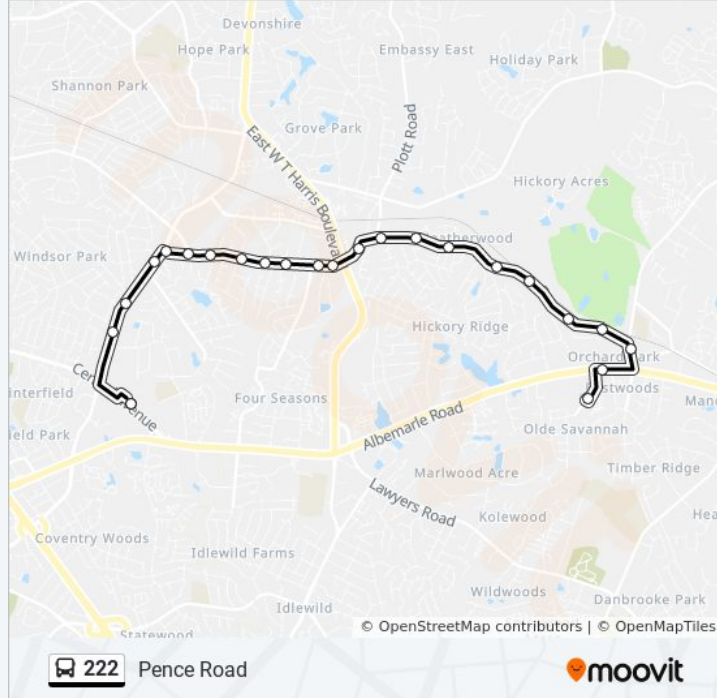

Direction: Inbound

24 stops

[VIEW LINE SCHEDULE](#)

Circumferential Rd & Trellis Pointe Blvd

Albemarle Rd & Dwightware Blvd

Harrisburg Rd & Pence Rd

Pence Rd & Viola Dr

Pence Rd & Viola Dr

222 bus Info

Direction: Inbound

Stops: 24

Trip Duration: 22 min

Line Summary:

Eastland Ctc

Eastland Ctc

Direction: Outbound

23 stops

[VIEW LINE SCHEDULE](#)

Eastland Ctc

Central Ave & Sharon Amity Rd

Eastland Ctc

Sharon Amity Rd & Wilora Lake Rd

Sharon Amity Rd & Tarrywood Ln

Sharon Amity Rd & Sudbury Rd

222 bus Info

Direction: Outbound

Stops: 23

Trip Duration: 24 min

Line Summary:

Pence Rd & Viola Dr

Pence Rd & Viola Dr

Harrisburg Rd & Pence Rd