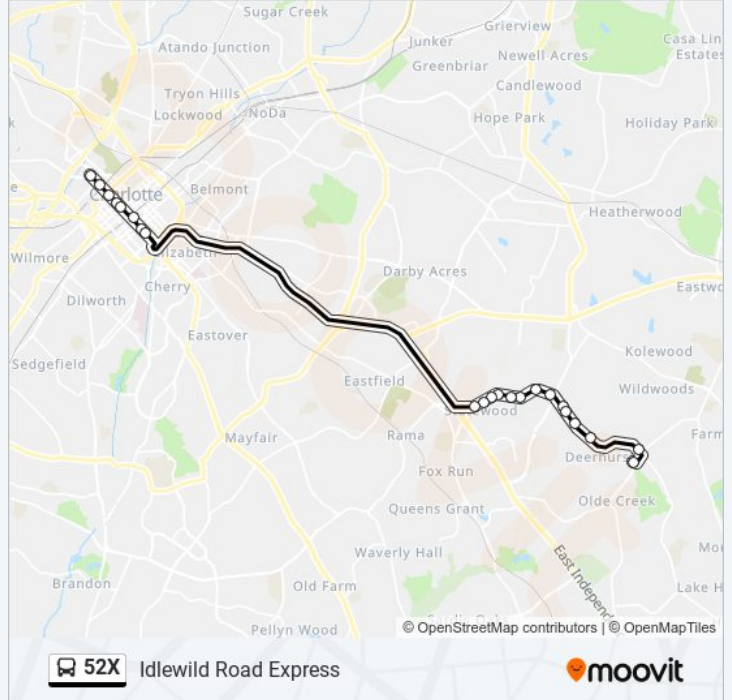

Use the Moovit App to find the closest 52X bus station near you and find out when is the next 52X bus arriving.

Direction: Inbound

22 stops

[VIEW LINE SCHEDULE](#)

Mintworth Ave & Margaret Wallace Rd

Idlewild Rd & Oak Dr

4th St & Poplar St

4th St & Graham St

4th St & Cedar St

Johnson & Wales Way @ Doubletree

52X bus Time Schedule

Inbound Route Timetable:

Sunday	Not Operational
Monday	6:40 AM - 8:10 AM
Tuesday	6:40 AM - 8:10 AM
Wednesday	6:40 AM - 8:10 AM
Thursday	6:40 AM - 8:10 AM
Friday	6:40 AM - 8:10 AM
Saturday	Not Operational

52X bus Info

Direction: Inbound

Stops: 22

Trip Duration: 37 min

Line Summary:

Direction: Outbound

22 stops

[VIEW LINE SCHEDULE](#)

52X bus Info

Direction: Outbound

Stops: 22

Trip Duration: 39 min

Line Summary:

Idlewild Rd & Cresthill Dr

Idlewild Rd & Chenango Dr

Idlewild Rd & Wyalong Dr