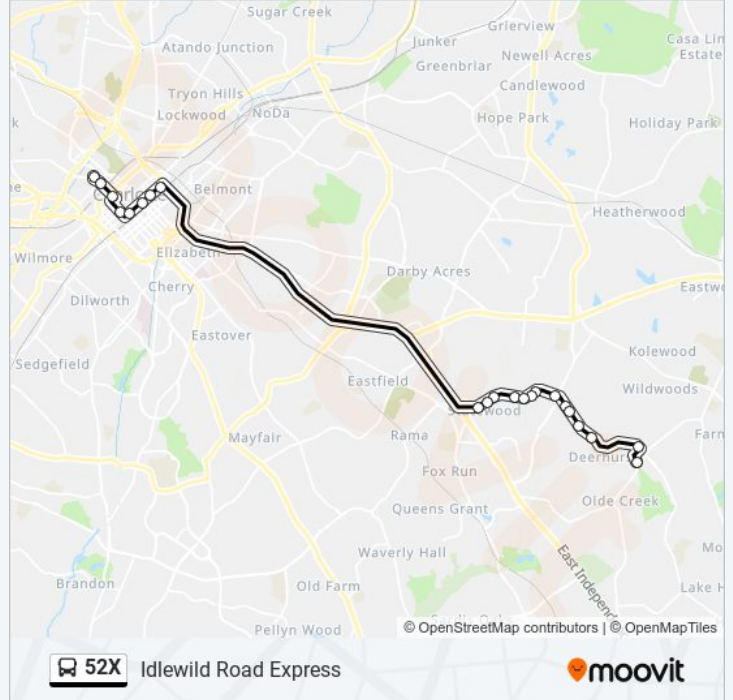

Idlewild Rd & Cresthill Dr

Idlewild Rd & Chenango Dr

Idlewild Rd & Wyalong Dr

Mintworth Ave & Margaret Wallace Rd

52X bus time schedules and route maps are available in an offline PDF at moovitapp.com. Use the [Moovit App](#) to see live bus times, train schedule or subway schedule, and step-by-step directions for all public transit in Charlotte.

[About Moovit](#) • [MaaS Solutions](#) • [Supported Countries](#) • [Mooviter Community](#)

© 2024 Moovit - All Rights Reserved

Check Live Arrival Times