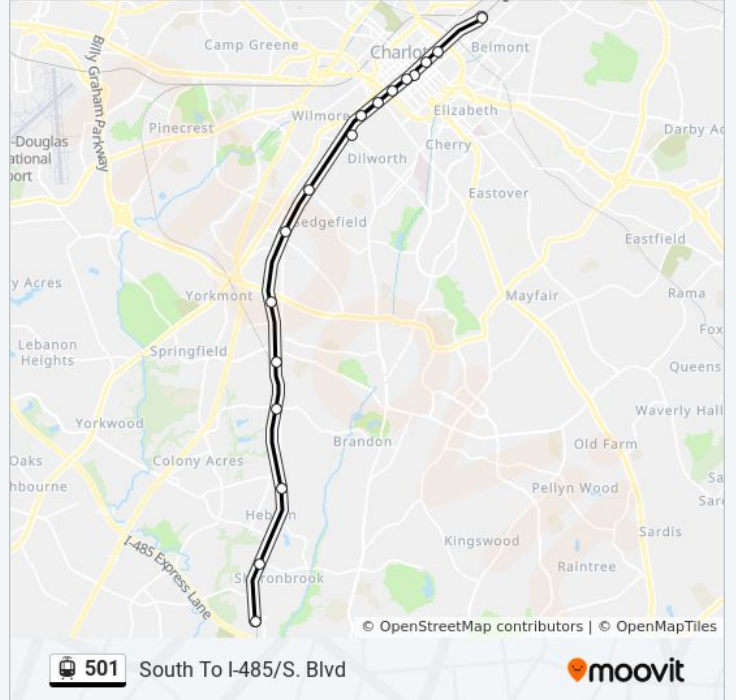

**501 light rail Info**  
**Direction:** North To Uncc  
**Stops:** 26  
**Trip Duration:** 59 min  
**Line Summary:**

- I-485 Station
- Sharon Rd West Station
- Arrowood Station
- Archdale Station
- Tyvola Station
- Woodlawn Station
- Scaleybark Station
- New Bern Station
- Lynx East/West Blvd Station
- Bland Station
- Carson Station
- Brooklyn Village Station
- 3rd/ Convention Center Station
- Charlotte Transportation Center
- 7th St Station
- 9th Street Station
- Parkwood Station
- 25th St Station
- 36th St Station
- Sugar Creek Station
- Old Concord Road Station
- Tom Hunter Station

University City Blvd Station

Mccullough Station

Jw Clay Park And Ride

Unc Charlotte Station

**Direction: South To I-485/S. Blvd**

26 stops

[VIEW LINE SCHEDULE](#)

Unc Charlotte Station

Lynx East/West Blvd Station

**501 light rail Time Schedule**

South To I-485/S. Blvd Route Timetable:

Sunday	12:18 AM - 11:48 PM
Monday	4:53 AM - 11:48 PM
Tuesday	12:18 AM - 11:48 PM
Wednesday	12:18 AM - 11:48 PM
Thursday	12:18 AM - 11:48 PM
Friday	12:18 AM - 11:48 PM
Saturday	12:18 AM - 11:48 PM

**501 light rail Info**

**Direction:** South To I-485/S. Blvd

**Stops:** 26

**Trip Duration:** 62 min

**Line Summary:**

New Bern Station  
Scaleybark Station  
Woodlawn Station  
Tyvola Station  
Archdale Station  
Arrowood Station  
Sharon Rd West Station  
I-485 Station