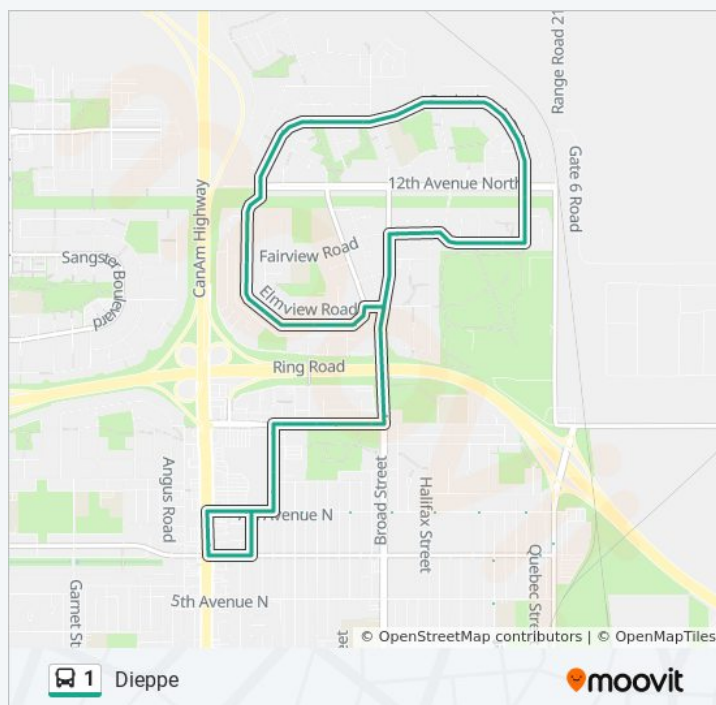

5th Ave N @ Smith St (Wb)

Albert St @ 5th Ave N (Nb)

Albert St @ 6th Ave N (Nb)

7th Ave N @ Smith St (Eb)

Direction: Dieppe

85 stops

[VIEW LINE SCHEDULE](#)

7th Ave N @ Smith St (Eb)

Rodenbush Dr @ Basin Cr (Sb)

Rodenbush Dr @ 12th Ave N (Sb)

Upland Dr @ Carmichael Rd (Sb)

Upland Dr @ Fairview Rd (Sb)

Upland Dr @ Spruceview Rd (Eb)

Upland Dr @ Willowview Rd (Eb)

Upland Dr @ Oakview Rd (Eb)

Elmview Rd @ Broad St (Eb)

9th Ave N @ Broad St (Wb)

1 bus Time Schedule

Dieppe Route Timetable:

Sunday	07:30 - 18:49
Monday	06:00 - 23:50
Tuesday	06:00 - 23:50
Wednesday	06:00 - 23:50
Thursday	06:00 - 23:50
Friday	06:00 - 23:50
Saturday	05:54 - 23:46

1 bus Info

Direction: Dieppe

Stops: 85

Trip Duration: 51 min

Line Summary:

9th Ave N @ Kleisinger Cr (Wb)

Lorne St @ 9th Ave N (Sb)

Lorne St @ 8th Ave N (Sb)