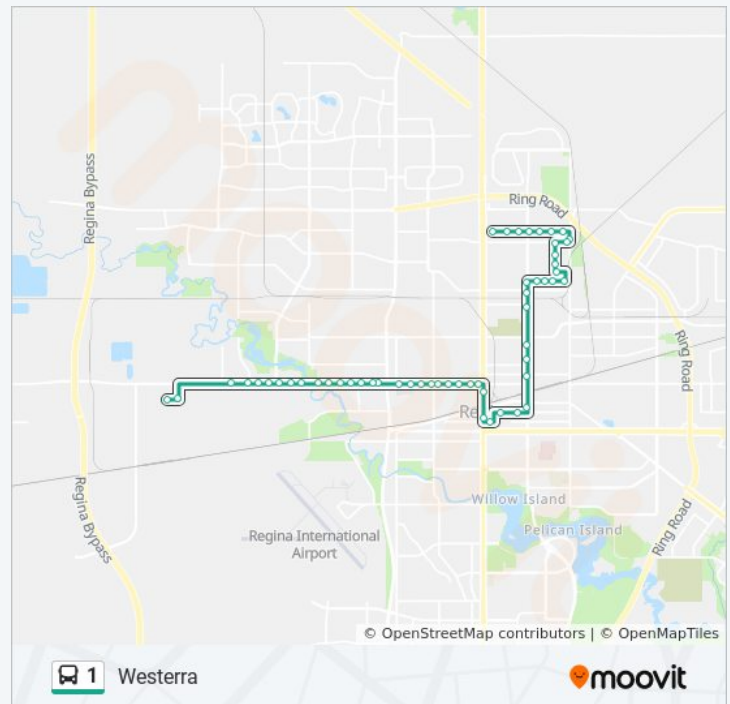

5th Ave N @ Smith St (Wb)

Albert St @ 5th Ave N (Nb)

Albert St @ 6th Ave N (Nb)

7th Ave N @ Smith St (Eb)

Direction: Dieppe

85 stops

[VIEW LINE SCHEDULE](#)

7th Ave N @ Smith St (Eb)

Direction: Westerra

85 stops

[VIEW LINE SCHEDULE](#)

7th Ave N @ Smith St (Eb)

Lorne St @ 8th Ave N (Nb)

1 bus Time Schedule

Westerra Route Timetable:

Sunday	Not Operational
Monday	05:49 - 21:50
Tuesday	05:49 - 21:50

9th Ave N @ Lorne St (Eb)
 9th Ave N @ Kleisinger Cr (Eb)
 Broad St @ 9th Ave N (Nb)
 Broad St @ Elmview Rd (Nb)
 Fairview Rd @ Broad St (Eb)
 Fairview Rd @ Lloyd Cr (Eb)
 Bothwell Cr @ Aitken Cr (Eb)
 Sturdy St @ 12th Ave N (Nb)
 Rodenbush Dr @ Andrews Cr (Nb)
 Rodenbush Dr @ Cullum Pl (Wb)
 Rodenbush Dr @ Fairview Rd (Wb)
 Rodenbush Dr @ Kowalchuck Cr (Wb)
 Rodenbush Dr @ Broad St (Wb)
 Rodenbush Dr @ Brandon Cr (Wb)
 Rodenbush Dr @ Basin Cr (Sb)
 Rodenbush Dr @ 12th Ave N (Sb)
 Upland Dr @ Carmichael Rd (Sb)
 Upland Dr @ Fairview Rd (Sb)
 Upland Dr @ Spruceview Rd (Eb)
 Upland Dr @ Willowview Rd (Eb)
 Upland Dr @ Oakview Rd (Eb)
 Elmview Rd @ Broad St (Eb)
 9th Ave N @ Broad St (Wb)
 9th Ave N @ Kleisinger Cr (Wb)
 Lorne St @ 9th Ave N (Sb)
 Lorne St @ 8th Ave N (Sb)
 Albert St @ 6th Ave N (Nb)
 7th Ave N @ Smith St (Eb)
 7th Ave N @ Cornwall St (Eb)
 7th Ave N @ Hamilton St (Eb)
 7th Ave N @ Broad St (Eb)
 7th Ave N @ Halifax St (Eb)
 7th Ave N @ Ottawa St (Eb)

Wednesday	05:49 - 21:50
Thursday	05:49 - 21:50
Friday	05:49 - 21:50
Saturday	Not Operational

1 bus Info

Direction: Westerra
Stops: 85
Trip Duration: 56 min
Line Summary:

7th Ave N @ Montreal St (Eb)

Winnipeg St @ 6th Ave N (Sb)