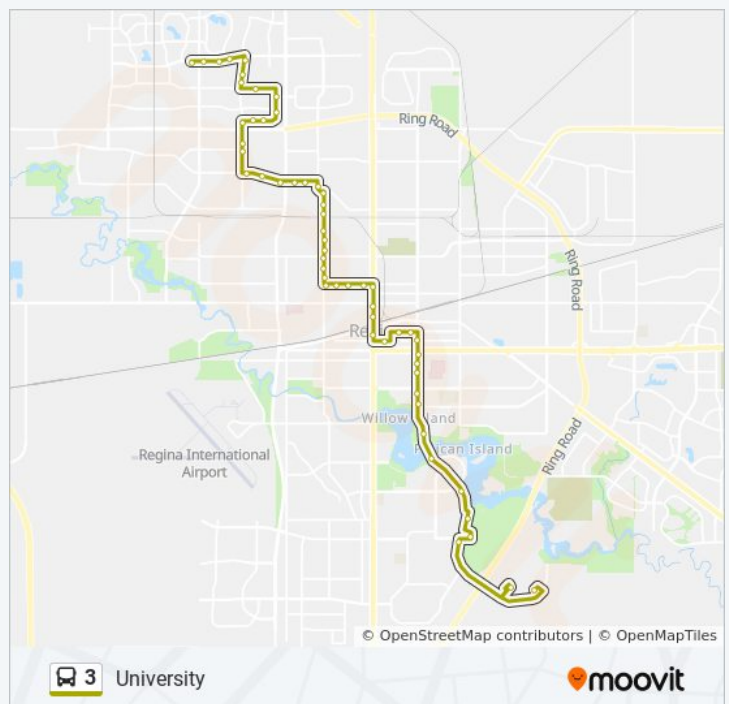

Dalgliesh Dr @ Vanier Dr (Eb)

Dalgliesh Dr @ Battel St (Eb)

Dalgliesh Dr @ Landsdowne Dr (Eb)
 Devonshire Dr @ Hopkins Cr (Nb)
 Rochdale Blvd @ Devonshire Dr (Eb)
 Rochdale Blvd @ Radway St (Eb)
 Rochdale Blvd @ Sherwood Mall (Eb)

Direction: University

55 stops

[VIEW LINE SCHEDULE](#)

Rochdale Blvd @ Sherwood Mall (Eb)
 Rochdale Blvd @ Riffel High (Eb)
 Rochdale Blvd @ Lakeridge Rd (Eb)
 Rochdale Blvd @ Lakeridge Rd (Eb)
 Mcintosh St @ Rochdale Blvd (Sb)
 Mcintosh St @ Donnelly Cr (Sb)
 Mcintosh St @ Tremaine Ave (Sb)
 Dalgliesh Dr @ Kyle St (Eb)
 Dalgliesh Dr @ Pasqua Gate (Sb)
 Dalgliesh Dr @ Rink Ave (Sb)
 Dalgliesh Dr @ Wells St S (Wb)
 Dalgliesh Dr @ Cooper Cr (Wb)
 Mcintosh St @ Dalgliesh Dr (Sb)
 Mcintosh St @ Rupert Pl (Sb)
 Mcintosh St @ 7th Ave N (Sb)
 Sherwood Dr @ Mcintosh St (Eb)
 Sherwood Dr @ McGillvery Cres (Eb)
 Sherwood Dr @ Edward St (Eb)
 Sherwood Dr @ King St (Eb)
 Sherwood Dr @ Queen St (Eb)
 Argyle St @ Sherwood Dr (Sb)
 Elphinstone St @ Avonhurst Dr (Sb)
 Elphinstone St @ Patricia Ave (Sb)
 Elphinstone St @ Mckinley Ave (Sb)

3 bus Time Schedule

University Route Timetable:

Sunday	8:00 AM - 6:00 PM
Monday	5:37 AM - 11:41 PM
Tuesday	5:37 AM - 11:41 PM
Wednesday	5:37 AM - 11:41 PM
Thursday	5:37 AM - 11:41 PM
Friday	8:00 AM - 6:00 PM
Saturday	6:09 AM - 11:41 PM

3 bus Info

Direction: University

Stops: 55

Trip Duration: 57 min

Line Summary:

Elphinstone St @ 1st Ave (Sb)

Elphinstone St @ 2nd Ave (Sb)

Elphinstone St @ 3rd Ave (Sb)