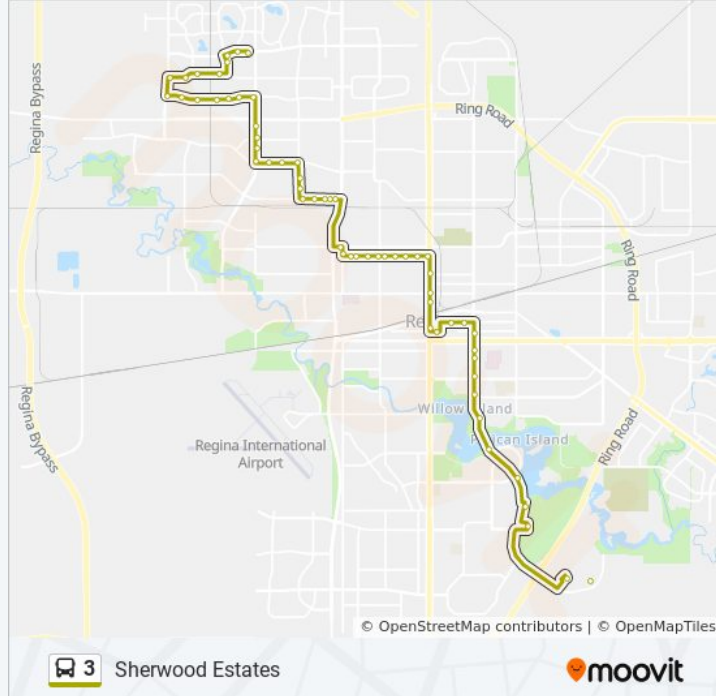

Sherwood Dr @ Mcintosh St (Wb)

Sherwood Dr @ Milne St (Wb)

Sherwood Dr @ Atchison Cr (Wb)

Mccarthy Blvd @ Sherwood Dr (Nb)

Mccarthy Blvd @ Krivel Cr (Nb)

Mccarthy Blvd @ 7th Ave N (Nb)

Mccarthy Blvd @ Irvin Cres (Nb)

Rink Ave @ Mccarthy Blvd (Wb)

Rink Ave @ Burgess St (Wb)

Rink Ave @ Fyfe St (Wb)

Rink Ave @ Markwell Dr (Wb)

Rink Ave @ Kelsey St (Wb)

Rink Ave @ Nelles St (Wb)

Rink Ave @ Courtney St (Wb)

Dalgliesh Dr @ Courtney St (Eb)

Dalgliesh Dr @ Vanier Dr (Eb)

Dalgliesh Dr @ Battel St (Eb)

Dalgliesh Dr @ Landsdowne Dr (Eb)
 Devonshire Dr @ Hopkins Cr (Nb)
 Rochdale Blvd @ Devonshire Dr (Eb)
 Rochdale Blvd @ Radway St (Eb)
 Rochdale Blvd @ Sherwood Mall (Eb)

Direction: University

55 stops

[VIEW LINE SCHEDULE](#)

Rochdale Blvd @ Sherwood Mall (Eb)
 Rochdale Blvd @ Riffel High (Eb)
 Rochdale Blvd @ Lakeridge Rd (Eb)
 Rochdale Blvd @ Lakeridge Rd (Eb)
 Mcintosh St @ Rochdale Blvd (Sb)
 Mcintosh St @ Donnelly Cr (Sb)
 Mcintosh St @ Tremaine Ave (Sb)
 Dalgliesh Dr @ Kyle St (Eb)
 Dalgliesh Dr @ Pasqua Gate (Sb)
 Dalgliesh Dr @ Rink Ave (Sb)
 Dalgliesh Dr @ Wells St S (Wb)
 Dalgliesh Dr @ Cooper Cr (Wb)
 Mcintosh St @ Dalgliesh Dr (Sb)
 Mcintosh St @ Rupert Pl (Sb)
 Mcintosh St @ 7th Ave N (Sb)
 Sherwood Dr @ Mcintosh St (Eb)
 Sherwood Dr @ McGillvery Cres (Eb)
 Sherwood Dr @ Edward St (Eb)
 Sherwood Dr @ King St (Eb)
 Sherwood Dr @ Queen St (Eb)
 Argyle St @ Sherwood Dr (Sb)
 Elphinstone St @ Avonhurst Dr (Sb)
 Elphinstone St @ Patricia Ave (Sb)
 Elphinstone St @ Mckinley Ave (Sb)