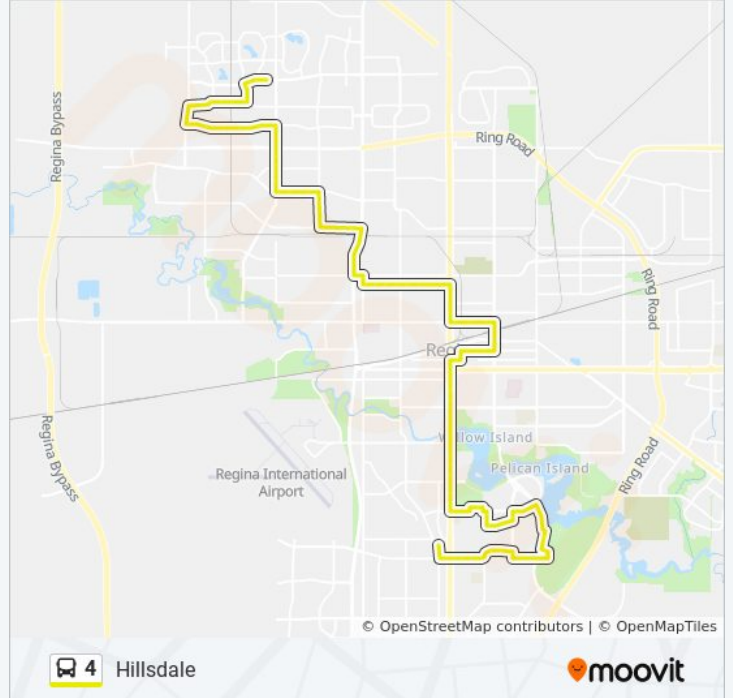

Direction: Hillsdale

80 stops

[VIEW LINE SCHEDULE](#)

- Rochdale Blvd @ Lakewood Crt (Wb)
- Rochdale Blvd @ Radway St (Wb)
- Rochdale Blvd @ Engle Dr (Wb)
- Devonshire Dr @ Rochdale Blvd (Sb)
- Dalgliesh Dr @ Devonshire Dr (Wb)
- Dalgliesh Dr @ Heffernan Dr (Wb)
- Dalgliesh Dr @ Swainson St (Wb)
- Dalgliesh Dr @ Arnason St (Wb)
- Dalgliesh Dr @ Courtney St (Wb)
- Rink Ave @ Courtney St (Eb)
- Rink Ave @ Nelles St (Eb)
- Rink Ave @ Church Dr (Eb)
- Rink Ave @ Markwell Dr (Eb)
- Rink Ave @ Burgess St (Eb)
- Mccarthy Blvd @ Rink Ave (Sb)
- Mccarthy Blvd @ Irvin Cres (Sb)
- Mccarthy Blvd @ 7th Ave N (Sb)
- Mccarthy Blvd @ Krivel Cr (Sb)
- Sherwood Dr @ Mccarthy Blvd (Eb)
- Sherwood Dr @ Hanbidge Cr (Eb)
- Sherwood Dr @ Hanbidge Cr (Eb)
- Mcintosh St @ Sherwood Dr (Sb)

4 bus Info

Direction: Hillsdale

Stops: 80

Trip Duration: 61 min

Line Summary:

Mcintosh St @ 3rd Ave N (Sb)
Mcintosh St @ 2nd Ave N (Sb)
1st Ave N @ Mcintosh St (Eb)
1st Ave N @ Forget St (Eb)
1st Ave N @ Connaught St (Eb)
1st Ave N @ Alexandra St (Eb)
Pasqua St @ 4th Ave (Sb)
5th Ave @ Pasqua St (Eb)
5th Ave @ King St (Eb)
5th Ave @ Princess St (Eb)
5th Ave @ Argyle St (Eb)
5th Ave @ Montague St (Eb)
5th Ave @ Garnet St (Eb)
5th Ave @ Robinson St (Eb)
5th Ave @ Rae St (Eb)
Albert St @ 5th Ave (Sb)
Albert St @ 7th Ave (Sb)
Dewdney Ave @ McIntyre St (Eb)
Dewdney Ave @ Lorne St (Eb)
Dewdney Ave @ Rose St (Eb)
Broad St @ Saskatchewan Dr (Sb)
11th Ave @ Hamilton St (Wb)
11th Ave @ Lorne St (Wb)
12th Ave @ McIntyre St (Wb)
Albert St @ 12th Ave (Sb)
Albert St @ Victoria Ave (Sb)
Albert St @ 13th Ave (Sb)
Albert St @ 14th Ave (Sb)
Albert St @ 15th Ave (Sb)
Albert St @ College Ave (Sb)
Albert St @ 19th Ave (Sb)
Albert St @ 20th Ave (Sb)
Albert St @ McCallum Ave (Sb)

Direction: Walsh Acres

70 stops

[VIEW LINE SCHEDULE](#)

Rae St @ Golden Mile (Nb)
 Albert St @ 25th Ave (Sb)
 Parliament Ave @ Albert St (Eb)
 Parliament Ave @ Bell St (Eb)

4 bus Time Schedule

Walsh Acres Route Timetable: