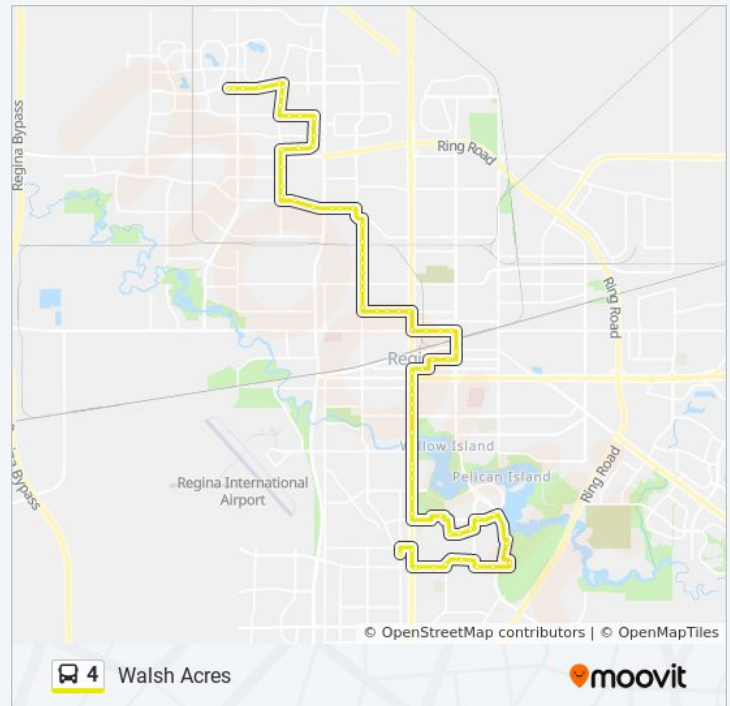

Direction: Hillsdale

80 stops

[VIEW LINE SCHEDULE](#)

- Rochdale Blvd @ Lakewood Crt (Wb)
- Rochdale Blvd @ Radway St (Wb)
- Rochdale Blvd @ Engle Dr (Wb)
- Devonshire Dr @ Rochdale Blvd (Sb)
- Dalgliesh Dr @ Devonshire Dr (Wb)
- Dalgliesh Dr @ Heffernan Dr (Wb)
- Dalgliesh Dr @ Swainson St (Wb)
- Dalgliesh Dr @ Arnason St (Wb)
- Dalgliesh Dr @ Courtney St (Wb)
- Rink Ave @ Courtney St (Eb)
- Rink Ave @ Nelles St (Eb)
- Rink Ave @ Church Dr (Eb)
- Rink Ave @ Markwell Dr (Eb)
- Rink Ave @ Burgess St (Eb)
- Mccarthy Blvd @ Rink Ave (Sb)
- Mccarthy Blvd @ Irvin Cres (Sb)
- Mccarthy Blvd @ 7th Ave N (Sb)
- Mccarthy Blvd @ Krivel Cr (Sb)
- Sherwood Dr @ Mccarthy Blvd (Eb)
- Sherwood Dr @ Hanbidge Cr (Eb)
- Sherwood Dr @ Hanbidge Cr (Eb)
- Mcintosh St @ Sherwood Dr (Sb)

8:00 AM - 6:00 PM

Saturday

6:10 AM - 11:45 PM

4 bus Info

Direction: Walsh Acres

Stops: 70

Trip Duration: 57 min

Line Summary:

7th Ave @ Robinson St (Wb)
7th Ave @ Garnet St (Wb)
Elphinstone St @ 7th Ave (Nb)
Elphinstone St @ 5th Ave (Nb)
Elphinstone St @ 4th Ave (Nb)
Elphinstone St @ 3rd Ave (Nb)
Elphinstone St @ 2nd Ave (Nb)
Elphinstone St @ 1st Ave (Nb)
Elphinstone St @ Mckinley Ave (Nb)
Elphinstone St @ Patricia Ave (Nb)
Sherwood Dr @ Argyle St N (Wb)
Sherwood Dr @ Queen St (Wb)
Sherwood Dr @ Carey St (Wb)
Sherwood Dr @ Ellison Cr (Wb)
Sherwood Dr @ Stapleford Cr (Wb)
Mcintosh St @ Sherwood Dr (Nb)
Mcintosh St @ Alcove Pl (Nb)
Mcintosh St @ Rupert Pl (Nb)
Mcintosh St @ Dalgliesh Dr (Nb)
Dalgliesh Dr @ Cooper Cr (Eb)
Dalgliesh Dr @ Kennedy Cr (Eb)
Dalgliesh Dr @ Rink Ave (Nb)
Dalgliesh Dr @ Wheeler Cr (Nb)
Dalgliesh Dr @ Wells St (Wb)
Dalgliesh Dr @ Kyle St (Wb)
Mcintosh St @ Tremaine Ave (Nb)
Mcintosh St @ Juniper Dr (Nb)
Mcintosh St @ Marigold Dr (Nb)
Rochdale Blvd @ Mcintosh St (Wb)
Rochdale Blvd @ Lakeridge Rd (Wb)
Rochdale Blvd @ Mccarthy Blvd (Wb)
Rochdale Blvd @ Mccarthy Blvd (Wb)
Rochdale Blvd @ Lakewood Cr (Wb)