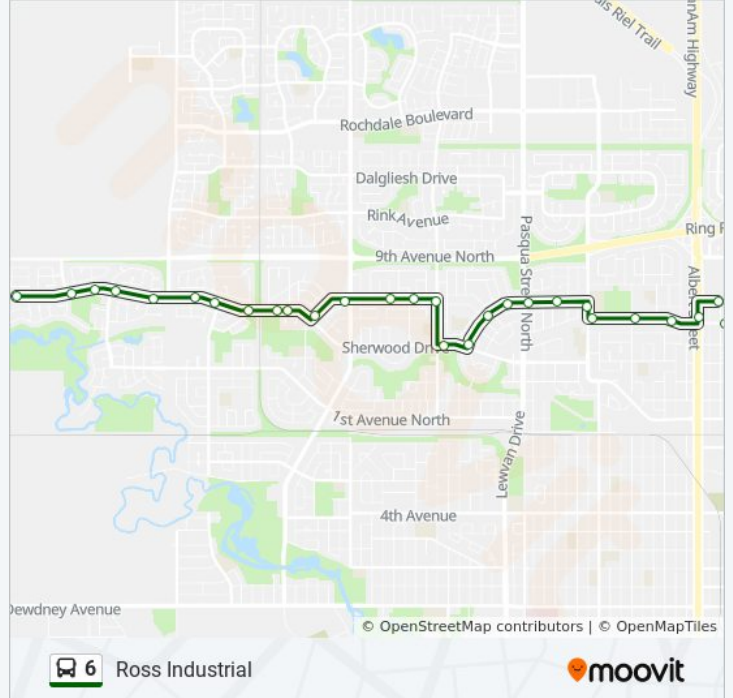

6 bus Info
Direction: Ross Industrial
Stops: 36
Trip Duration: 18 min
Line Summary:

- Sherwood Dr @ Shillington Rd (Eb)
- Sherwood Dr @ Fairway Rd (Eb)
- Sherwood Dr @ Warwick Dr (Eb)
- Sherwood Dr @ Doiron Rd (Eb)
- Sherwood Dr @ Venture Rd (Eb)
- Sherwood Dr @ Goldie St (Eb)
- Sherwood Dr @ Dorothy St (Eb)
- Sherwood Dr @ Murphy Cres (Eb)
- Sherwood Dr @ Hastings Cres (Eb)
- Sherwood Dr @ Auld Bay (Eb)
- 7th Ave N @ Sherwood Dr (Nb)
- 7th Ave N @ Mccarthy Blvd (Eb)
- 7th Ave N @ Champ Cr (Eb)
- 7th Ave N @ Milne St (Eb)
- Mcintosh St @ 7th Ave N (Sb)
- Sherwood Dr @ Mcintosh St (Eb)
- Stapleford Cr @ Sherwood Dr (Nb)
- Stapleford Cr @ Eddy St (Nb)
- Stapleford Cr @ Drope St (Eb)
- Donahue Ave @ Pasqua St (Eb)
- Donahue Ave @ Derby St (Eb)
- Argyle St N @ Donahue Ave (Sb)

6th Ave N @ Argyle St N (Eb)
 6th Ave N @ Garnet St (Eb)
 6th Ave N @ Angus Rd (Eb)
 Albert St @ 6th Ave N (Nb)
 7th Ave N @ Smith St (Eb)
 6th Ave N @ Smith St (Eb)
 6th Ave N @ Cornwall St (Eb)
 6th Ave N @ Hamilton St (Eb)
 6th Ave N @ Broad St (Eb)
 6th Ave N @ Halifax St (Eb)
 6th Ave N @ Ottawa St (Eb)
 6th Ave N @ Montreal St (Eb)
 Winnipeg St @ 6th Ave N (Nb)
 Leonard St @ Henderson Dr (Nb)

Direction: Westhill

43 stops

[VIEW LINE SCHEDULE](#)

Leonard St @ Henderson Dr (Nb)
 Leonard St @ 199 Leonard St (Nb)
 Leonard St @ Pettigrew Ave (Nb)
 Henderson Dr @ Leonard St (Wb)
 9th Ave N @ Coop Refinery (Wb)
 9th Ave N @ 119 9th Ave N (Wb)
 9th Ave N @ 297 9th Ave N (Wb)
 Winnipeg St @ 6th Ave N (Sb)
 6th Ave N @ Winnipeg St (Wb)
 6th Ave N @ Toronto St (Wb)
 6th Ave N @ Halifax St (Wb)
 6th Ave N @ Broad St (Wb)
 6th Ave N @ Hamilton St (Wb)
 6th Ave N @ Cornwall St (Wb)
 7th Ave N @ Smith St (Wb)