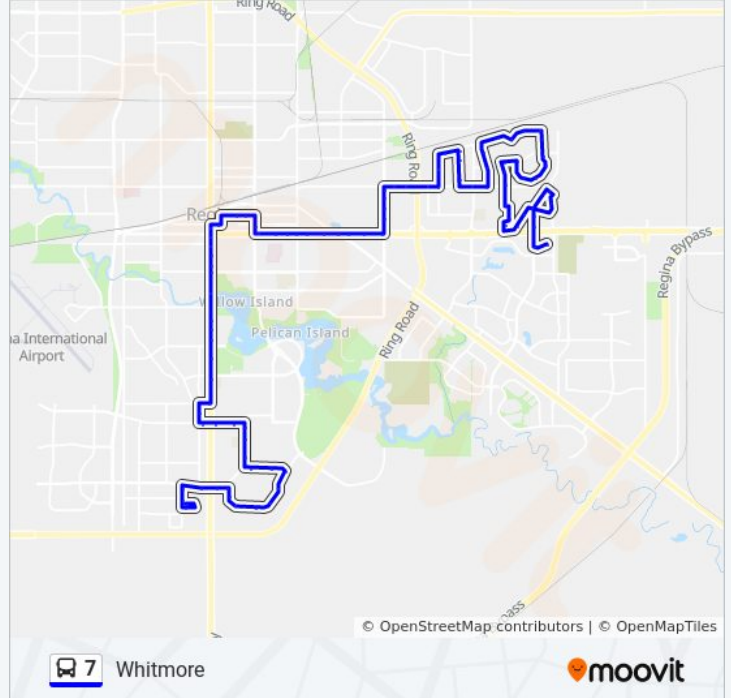

### Direction: Whitmore

91 stops

[VIEW LINE SCHEDULE](#)

Westfair Rd @ Superstore (Wb)

Prince Of Wales Dr @ Westfair Rd (Nb)

Prince Of Wales Dr @ Victoria Ave (Nb)

Prince Of Wales Dr @ Eastgate Dr (Nb)

Dewdney Ave @ Prince Of Wales Dr (Eb)

Neville Dr @ Dakota Dr (Sb)

Eastgate Dr @ Prince Of Wales Dr (Wb)

Eastgate Dr @ Eastgate Bay (Sb)

Eastgate Dr @ Eastgate Bay (Sb)

Coleman Cr @ Eastgate Dr (Nb)

Fines Dr @ Fines Dr (Nb)

Brown St @ Thomson Ave (Nb)

### 7 bus Info

**Direction:** Whitmore

**Stops:** 91

**Trip Duration:** 76 min

**Line Summary:**

Mcveety Dr @ Swan Pl (Eb)  
Mcveety Dr @ Creekside Rd (Nb)  
Mcveety Dr @ Degelman Dr (Nb)  
Wadey Dr @ Deutsch Dr (Nb)  
Jenkins Dr @ Cormorant Dr (Wb)  
Jenkins Dr @ Cherry Dr (Wb)  
Graham Rd @ Jenkins Dr (Wb)  
Graham Rd @ Hartman Cr (Wb)  
Graham Rd @ Hall Ave (Sb)  
Bentley Dr @ 7th Ave E (Sb)  
Dewdney Ave @ Bentley Dr (Wb)  
Dewdney Ave @ Fleet St (Wb)  
Cannon St @ Nagel Cr (Nb)  
Cannon St @ Scrivener Cr (Nb)  
Cannon St @ Young Cr (Nb)  
Cavendish St @ Armstrong Bay (Wb)  
Cavendish St @ 7th Ave E (Sb)  
Dewdney Ave @ Cavendish St (Wb)  
Dewdney Ave @ Oxford St (Wb)  
Dewdney Ave @ Rupert St (Wb)  
Dewdney Ave @ Lacon St (Wb)  
Park St @ Dewdney Ave (Sb)  
Park St @ 9th Ave (Sb)  
Park St @ 10th Ave (Sb)  
Park St @ 11th Ave (Sb)  
Victoria Ave @ Park St (Wb)  
Victoria Ave @ Fleury St (Wb)  
Victoria Ave @ Mcara St (Wb)  
Victoria Ave @ Lindsay St (Wb)  
Victoria Ave @ Edgar St (Wb)  
Victoria Ave @ Atkinson St (Wb)  
Victoria Ave @ Winnipeg St (Wb)  
Victoria Ave @ Montreal St (Wb)

Victoria Ave @ Ottawa St (Wb)

Victoria Ave @ Osler St (Wb)

Broad St @ 12th Ave (Nb)

11th Ave @ Hamilton St (Wb)

11th Ave @ Scarth St (Wb)

12th Ave @ McIntyre St (Wb)

Albert St @ 12th Ave (Sb)

Albert St @ Victoria Ave (Sb)