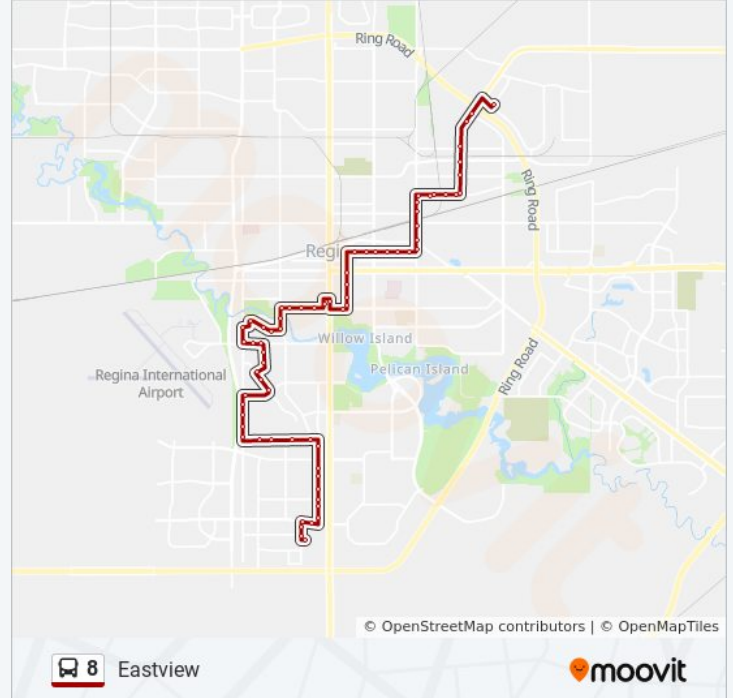

11th Ave @ Hamilton St (Eb)

11th Ave @ Broad St (Eb)

11th Ave @ Halifax St (Eb)

11th Ave @ Ottawa St (Eb)

11th Ave @ Montreal St (Eb)

Winnipeg St @ 11th Ave (Nb)

Winnipeg St @ Saskatchewan Dr (Nb)

Winnipeg St @ Dewdney Ave (Nb)

Winnipeg St @ 8th Ave (Nb)
Winnipeg St @ 7th Ave (Nb)
6th Ave @ Winnipeg St (Eb)
6th Ave @ Atkinson St (Eb)
6th Ave @ Broder St (Eb)
6th Ave @ Edgar St (Eb)
6th Ave @ Lindsay St (Eb)
Mcdonald St @ 6th Ave (Nb)
Mcdonald St @ 4th Ave (Nb)
Mcdonald St @ Ross Ave (Nb)
Mcdonald St @ 1st Ave (Nb)
Mcdonald St @ Hoffer Dr (Nb)
Mcdonald St @ Park St (Nb)
Leonard St @ Henderson Dr (Nb)

Direction: Normandy Heights

104 stops

[VIEW LINE SCHEDULE](#)

Leonard St @ Henderson Dr (Nb)
Leonard St @ 199 Leonard St (Nb)
Leonard St @ Pettigrew Ave (Nb)
Pettigrew Ave @ Leonard St (Eb)
Pettigrew Ave @ Henderson Dr (Eb)
Henderson Dr @ Turvey Rd (Nb)
Turvey Rd @ Henderson Dr (Eb)
Solomon Dr @ Turvey Rd (Sb)
Solomon Dr @ Stock Rd (Sb)
Emmett Hall Rd @ Solomon Dr (Eb)
Emmett Hall Rd @ 2215 Emmett Hall (Eb)
Emmett Hall Rd @ Fleet St (Eb)
Fleet St @ Sgi (Sb)
Fleet St @ Redbear Ave (Sb)
Ross Ave @ Macrae Bay (Wb)