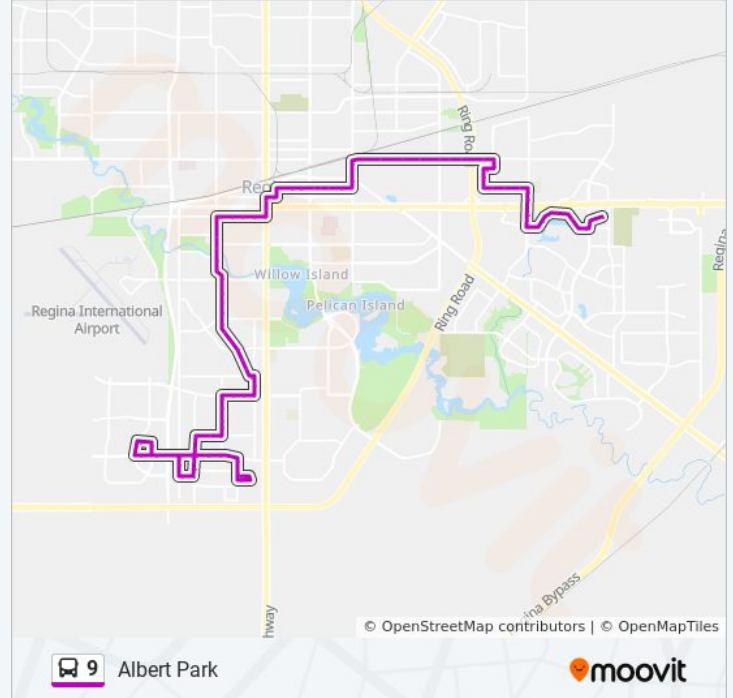

Montague St @ McCallum Ave (Sb)

Montague St @ 21st Ave (Sb)

Montague St @ Hill Ave (Sb)

Argyle Rd @ Garner Ave (Sb)

Argyle Rd @ Westgate Ave (Sb)

Argyle Rd @ Assiniboine Ave (Sb)

Argyle Rd @ Lakeview Ave (Sb)

Argyle Rd @ L'Arche Cres (Sb)

25th Ave @ Retallack St (Eb)

Rae St @ Golden Mile (Sb)

Parliament Ave @ Rae St (Wb)

Parliament Ave @ Robinson St (Wb)

Parliament Ave @ Garnet St (Wb)

Montague St @ Parliament Ave (Sb)

Montague St @ 28th Ave (Sb)

Montague St @ 29th Ave (Sb)

Montague St @ Simpson Rd (Sb)

Sunset Dr @ Montague St (Wb)

Sunset Dr @ Argyle St (Wb)

Sunset Dr @ Queen St (Wb)

Queen St @ Prospect Pl (Sb)

Gordon Rd @ Queen St (Wb)