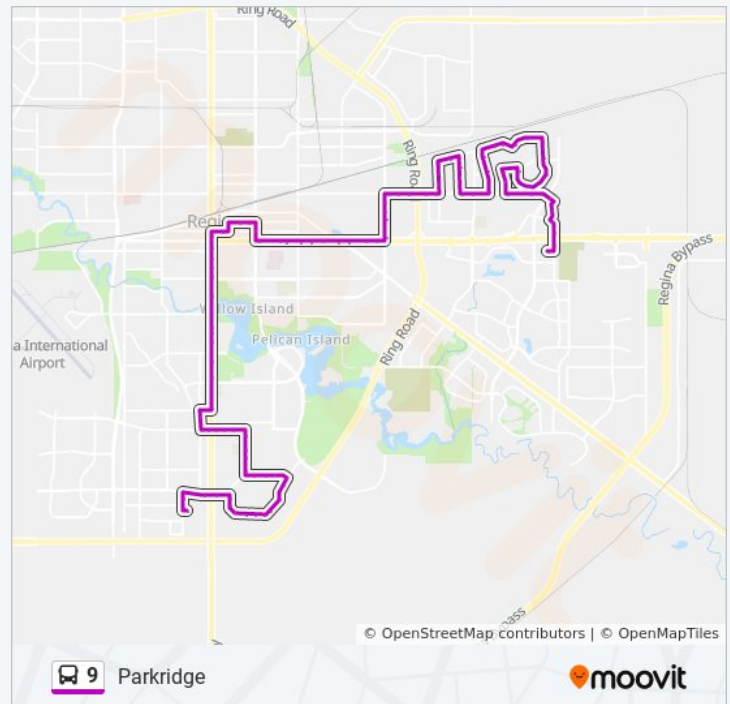

Parliament Ave @ Procter Pl (Wb)

Parliament Ave @ Albert St (Wb)

Parliament Ave @ Albert St (Wb)

9 bus Time Schedule

Parkridge Route Timetable:

Sunday	7:35 AM - 5:27 PM
Monday	5:27 AM - 11:17 PM
Tuesday	5:27 AM - 11:17 PM
Wednesday	5:27 AM - 11:17 PM
Thursday	5:27 AM - 11:17 PM
Friday	7:35 AM - 5:27 PM
Saturday	5:57 AM - 11:17 PM

9 bus Info

Direction: Parkridge

Stops: 99

Trip Duration: 75 min

Line Summary:

Parliament Ave @ Rae St (Wb)

Rae St @ Golden Mile (Nb)

Albert St @ 25th Ave (Nb)