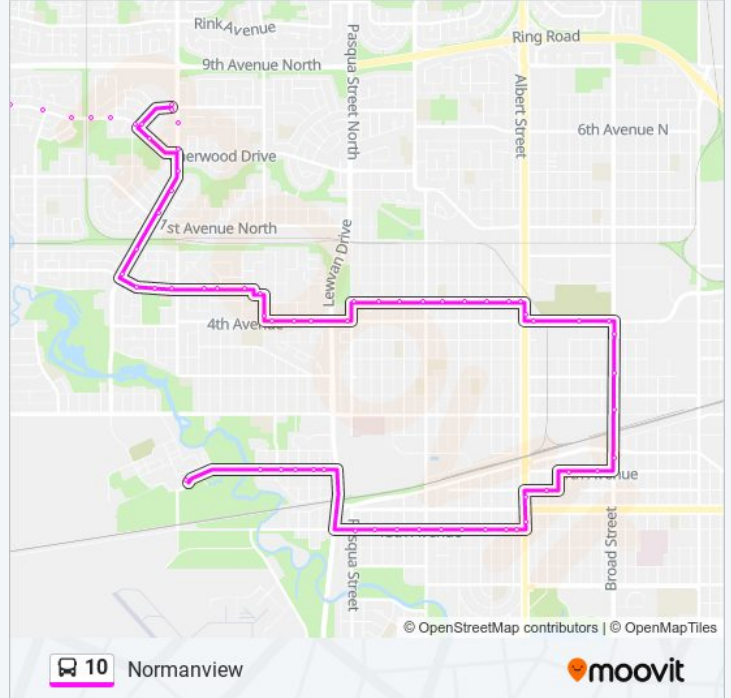

**10 bus Info**

**Direction:** Normanview

**Stops:** 67

**Trip Duration:** 46 min

**Line Summary:**

Broad St @ 7th Ave (Nb)

Broad St @ 5th Ave (Nb)

4th Ave @ Broad St (Wb)

Mccarthy Blvd @ Mikkelson Dr (Nb)

Mccarthy Blvd @ 611 Mccarthy (Nb)

Mccarthy Blvd @ 1st Ave N (Nb)

Mccarthy Blvd @ Eden Ave (Nb)

Mccarthy Blvd @ Ken Jenkins Pk (Nb)

Mccarthy Blvd @ Sherwood Dr (Nb)

Mccarthy Blvd @ Krivel Cr (Nb)

7th Ave N @ Mccarthy Blvd (Wb)

Sherwood Dr @ 7th Ave N (Wb)

Sherwood Dr @ Hastings Cres (Wb)

Sherwood Dr @ Hastings Cres (Wb)

Sherwood Dr @ Williston Dr (Wb)

Sherwood Dr @ Dorothy St (Wb)

Sherwood Dr @ Goldie St (Wb)

Sherwood Dr @ Courtney St (Wb)

Sherwood Dr @ Discovery Rd (Wb)

Doiron Rd @ Sherwood Dr (Sb)

Doiron Rd @ Kestral Dr (Sb)