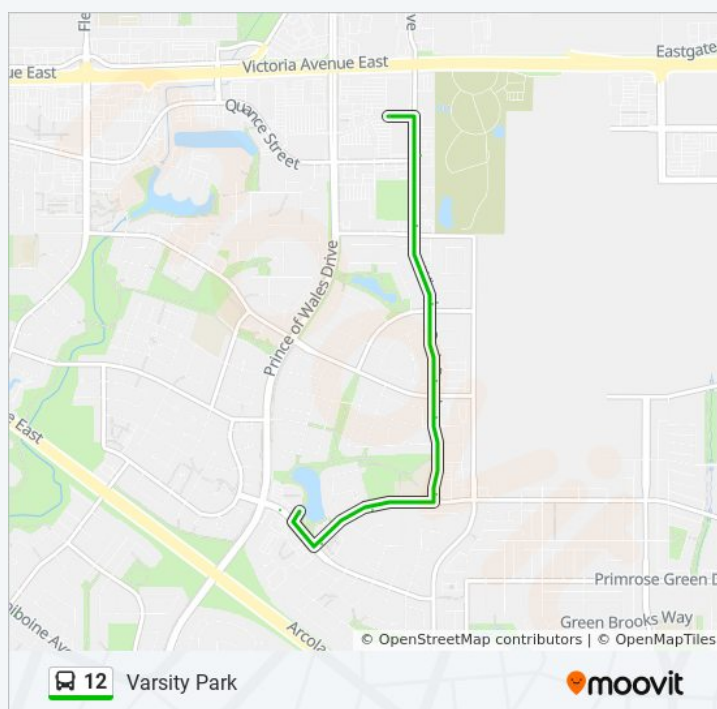

### Direction: Varsity Park

91 stops

[VIEW LINE SCHEDULE](#)

7th Ave N @ Mccarthy Blvd (Wb)

Sherwood Dr @ 7th Ave N (Wb)

Sherwood Dr @ Hastings Cres (Wb)

Sherwood Dr @ Hastings Cres (Wb)

Sherwood Dr @ Williston Dr (Wb)

North West Blvd @ Mcintosh St (Eb)

Mcintosh St @ 7th Ave (Sb)

Dewdney Ave @ Royal St (Eb)

Dewdney Ave @ Hewitt PI (Eb)

Dewdney Ave @ York St (Eb)

Dewdney Ave @ Wascana St (Eb)

Dewdney Ave @ Princess St (Eb)

### 12 bus Info

**Direction:** Varsity Park

**Stops:** 91

**Trip Duration:** 76 min

**Line Summary:**

Dewdney Ave @ Argyle St (Eb)  
Elphinstone St @ Dewdney Ave (Sb)  
Elphinstone St @ 10th Ave (Sb)  
Saskatchewan Dr @ Athol St (Eb)  
Saskatchewan Dr @ Cameron St (Eb)  
Albert St @ 11th Ave (Sb)  
12th Ave @ Smith St (Eb)  
11th Ave @ Cornwall St (Eb)  
11th Ave @ Hamilton St (Eb)  
Broad St @ 12th Ave (Sb)  
Broad St @ Victoria Ave (Sb)  
Broad St @ 13th Ave (Sb)  
Broad St @ 14th Ave (Sb)  
Broad St @ College Ave (Sb)  
Broadway Ave @ Broad St (Eb)  
Broadway Ave @ St Chads Cres (Eb)  
Broadway Ave @ Ottawa St (Eb)  
Broadway Ave @ Montreal Cres (Eb)  
Broadway Ave @ Winnipeg St (Eb)  
Broadway Ave @ Wallace St (Eb)  
Broadway Ave @ Broder St (Eb)  
Broadway Ave @ Edgar St (Eb)  
Broadway Ave @ Lindsay St (Eb)  
Mcdonald St @ Broadway Ave (Sb)  
Mcdonald St @ 18th Ave (Sb)  
Mcdonald St @ 19th Ave (Sb)  
Douglas Ave @ Mcdonald St (Eb)  
Douglas Ave @ Kerr Pl (Eb)  
Douglas Ave @ Harvey St (Eb)  
Douglas Ave @ Borden St (Eb)  
Park St @ Douglas Ave (Nb)  
Park St @ 18th Ave (Nb)  
Park St @ Broadway Ave (Nb)