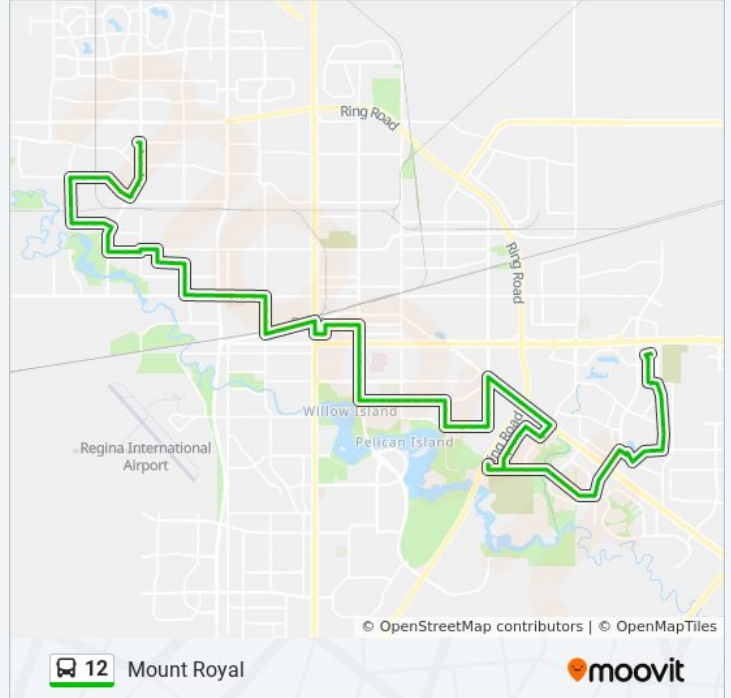

### 12 bus Info

**Direction:** Mount Royal

**Stops:** 89

**Trip Duration:** 73 min

**Line Summary:**

Windfield Rd @ Metcalfe Rd (Nb)  
Michener Dr @ Windfield Rd (Eb)  
Michener Dr @ Houston Rd (Eb)  
University Park Dr @ Laval Dr (Nb)  
Park St @ Broadway Ave (Sb)  
Park St @ 18th Ave (Sb)  
Park St @ 19th Ave (Sb)  
Douglas Ave @ Park St (Wb)  
Douglas Ave @ Fleury St (Wb)  
Douglas Ave @ Francis St (Wb)  
Mcdonald St @ Douglas Ave (Nb)  
Mcdonald St @ 18th Ave (Nb)  
Broadway Ave @ Mcdonald St (Wb)  
Broadway Ave @ Elliott St (Wb)  
Broadway Ave @ Reynolds St (Wb)  
Broadway Ave @ Atkinson St (Wb)  
Broadway Ave @ Winnipeg St (Wb)  
Broadway Ave @ Montreal Cres (Wb)  
Broadway Ave @ Ottawa St (Wb)  
Broadway Ave @ St Chads Cres (Wb)  
Broad St @ Broadway Ave (Nb)  
Broad St @ College Ave (Nb)  
Broad St @ 14th Ave (Nb)  
Broad St @ 13th Ave (Nb)  
Broad St @ 12th Ave (Nb)  
11th Ave @ Hamilton St (Wb)  
11th Ave @ Lorne St (Wb)  
12th Ave @ McIntyre St (Wb)  
Albert St @ 12th Ave (Nb)  
Saskatchewan Dr @ Cameron St (Wb)  
Saskatchewan Dr @ Athol St (Wb)  
Elphinstone St @ 10th Ave (Nb)  
Elphinstone St @ 9th Ave (Nb)