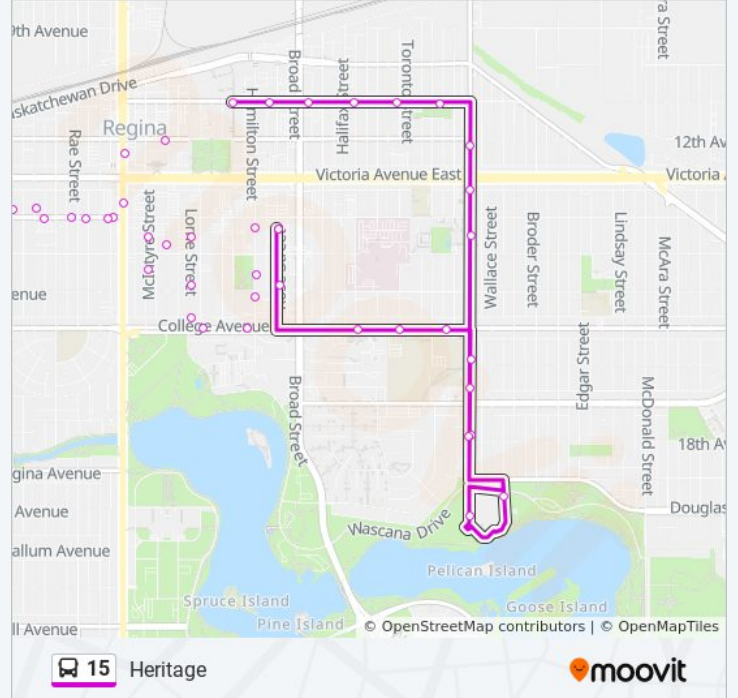

**15 bus Info**

**Direction:** Heritage

**Stops:** 42

**Trip Duration:** 45 min

**Line Summary:**

11th Ave @ Scarth St (Eb)

11th Ave @ Hamilton St (Eb)

11th Ave @ Broad St (Eb)

11th Ave @ Halifax St (Eb)

11th Ave @ Ottawa St (Eb)

11th Ave @ Montreal St (Eb)

Winnipeg St @ 12th Ave (Sb)

Winnipeg St @ Victoria Ave (Sb)

Winnipeg St @ 13th Ave (Sb)

Winnipeg St @ Broadway Ave (Sb)

Winnipeg St @ Quinn Dr (Sb)

Wascana Dr @ Powerhouse Rd (Sb)

Powerhouse Dr @ Wascana Dr (Nb)

Winnipeg St @ 18th Ave (Nb)

Winnipeg St @ 17th Ave (Nb)

College Ave @ Quebec St (Wb)

College Ave @ Toronto St (Wb)

College Ave @ Saint John St (Wb)

Rose St @ 15th Ave (Nb)

Rose St @ 13th Ave (Nb)

15 bus time schedules and route maps are available in an offline PDF at [moovitapp.com](https://moovitapp.com). Use the [Moovit App](#) to see live bus times, train schedule or subway schedule, and step-by-step directions for all public transit in Regina.