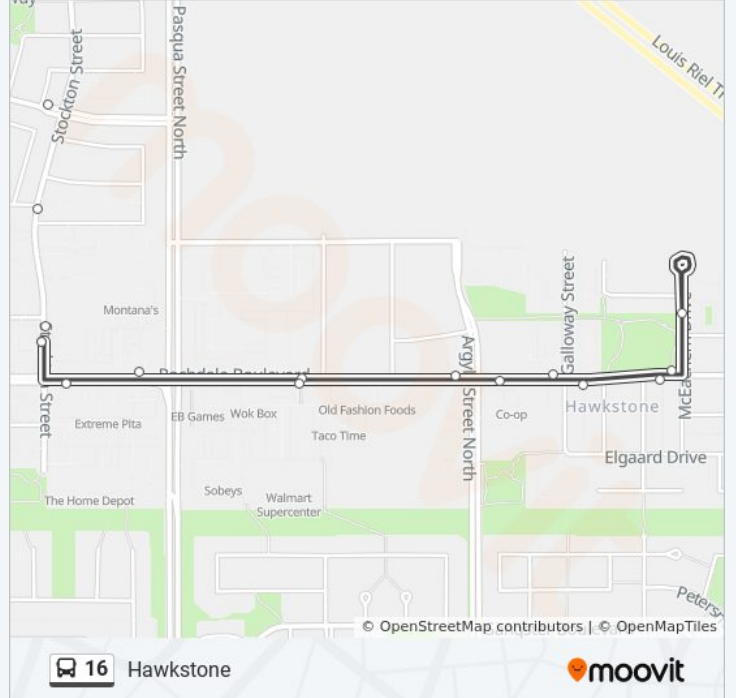

16 bus Info
Direction: Hawkstone
Stops: 32
Trip Duration: 30 min
Line Summary:

- Stockton St @ Child Ave (Sb)
- Rochdale Blvd @ Stockton St (Eb)
- Rochdale Blvd @ Vanstone St (Eb)
- Rochdale Blvd @ Argyle St N (Eb)
- Rochdale Blvd @ Elgaard Dr (Eb)
- Rochdale Blvd @ Poley St (Eb)
- Mceachern Dr @ Mazurak Cres (Wb)
- Rochdale Blvd @ Mceachern Dr (Wb)
- Rochdale Blvd @ Galloway St (Wb)
- Rochdale Blvd @ Argyle St (Wb)
- Rochdale Blvd @ Vanstone St (Wb)
- Rochdale Blvd @ Pasqua St (Wb)
- Stockton St @ Child Ave (Nb)
- Stockton St @ Nicurity Dr (Nb)
- Junor Dr @ Stockton St (Wb)
- Junor Dr @ Sherlock Dr (Wb)
- Mcintosh St @ Junor Dr (Sb)
- Mcintosh St @ Taylor Cr (Sb)
- Lakeridge Rd @ Genereux Dr (Nb)
- Lakeridge Rd @ Boswell Cres (Nb)
- Lakeridge Rd @ Fenwick Cres (Wb)
- Lakeridge Rd @ Rousseau Cres (Wb)

Mccarthy Blvd @ Wadge Cres (Sb)

Whelan Dr @ Mccarthy Blvd (Wb)

Radway St @ Baird St (Sb)

Rochdale Blvd @ Sherwood Mall (Eb)

Rochdale Blvd @ Riffel High (Eb)

Rochdale Blvd @ Lakeridge Rd (Eb)

Rochdale Blvd @ Lakeridge Rd (Eb)

Mcintosh St @ Rochdale Blvd (Nb)

Child Ave @ Mazinke Cr (Eb)

Stockton St @ Child Ave (Sb)

16 bus time schedules and route maps are available in an offline PDF at moovitapp.com. Use the [Moovit App](#) to see live bus times, train schedule or subway schedule, and step-by-step directions for all public transit in Regina.