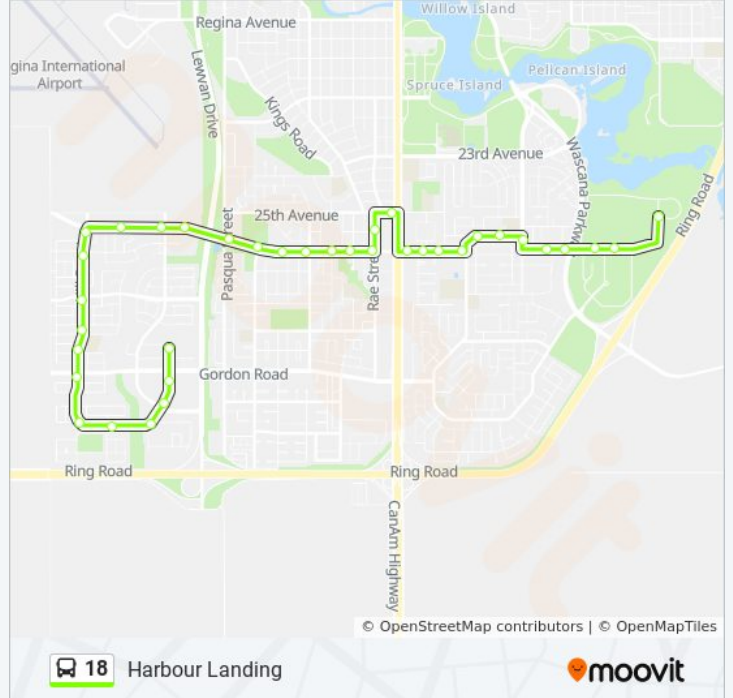

18 bus Info
Direction: Harbour Landing
Stops: 36
Trip Duration: 32 min
Line Summary:

- University Dr E @ First Nations Way (Nb)
- University Dr S @ Kinesiology Bld (Wb)
- University Drive South @ Buffaloberry Way (Wb)
- Kramer Blvd @ Wascana Pkwy (Wb)
- Kramer Blvd @ Darke St (Wb)
- Hillsdale St @ Latta St (Nb)
- Macpherson Ave @ Hillsdale St (Wb)
- Macpherson Ave @ Cowan Cr (Wb)
- Parliament Ave @ Massey Rd (Wb)
- Parliament Ave @ Bell St (Wb)
- Parliament Ave @ Procter PI (Wb)
- Parliament Ave @ Albert St (Wb)
- 25th Ave @ Albert St (Wb)
- Rae St @ Golden Mile (Sb)
- Parliament Ave @ Rae St (Wb)
- Parliament Ave @ Robinson St (Wb)
- Parliament Ave @ Garnet St (Wb)
- Parliament Ave @ Montague St (Wb)
- Parliament Ave @ Argyle St (Wb)
- Parliament Ave @ Queen St (Wb)
- Parliament Ave @ Pasqua St (Wb)
- Parliament Ave @ 4546 Parliament Ave (Wb)

Parliament Ave @ Harbour Landing Dr (Wb)

5200 Block Parliament Ave (Wb)

James Hill Rd @ Parliament Ave (Sb)

James Hill Rd @ Tutor Way (Sb)

James Hill Rd @ Jim Cairns Blvd (Sb)

James Hill Rd @ Camppling Ave (Sb)

James Hill Rd @ Aerodrome Rd (Sb)

James Hill Rd @ Gordon Rd (Sb)

James Hill Rd @ Pearsal Cr (Sb)

James Hill Rd @ Cornell Gate (Eb)

James Hill Rd @ Padwick Rd (Eb)

Harvard Way @ Harbour Landing Dr (Nb)

Harvard Way @ Gordon Rd (Nb)

Harvard Way @ Grasslands Dr (Nb)

Direction: University

27 stops

[VIEW LINE SCHEDULE](#)

Harvard Way @ Grasslands Dr (Nb)

Grasslands Dr @ Harbour Landing Dr (Wb)

Harbour Landing Dr @ Wright Rd (Nb)

Harbour Landing Dr @ Malcolm Dr (Nb)