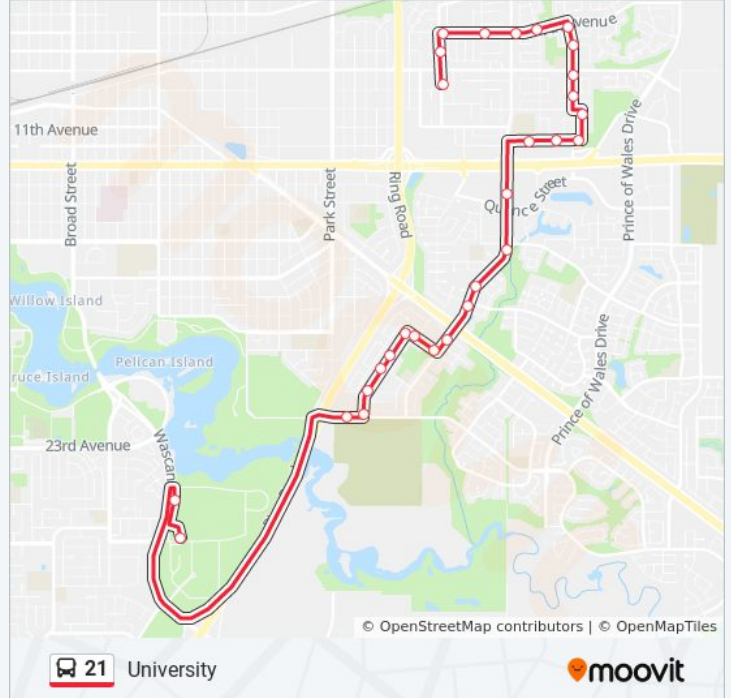

University Park Dr @ Laval Dr (Sb)

Michener Dr @ University Pk Dr (Wb)

Michener Dr @ Houston Rd (Wb)

Windfield Rd @ Michener Dr (Sb)

Windfield Rd @ Metcalfe Rd (Sb)

Windfield Rd @ Mayfield Rd (Sb)

Windfield Rd @ Windfield Gate (Sb)

Windfield Rd @ Assiniboine Ave (Sb)

Assiniboine Ave @ Windfield Rd (Wb)

University Dr W @ Classroom Bldg (Sb)

University Dr W @ Riddell Centre (Sb)

21 bus time schedules and route maps are available in an offline PDF at moovitapp.com. Use the [Moovit App](#) to see live bus times, train schedule or subway schedule, and step-by-step directions for all public transit in Regina.

[About Moovit](#) • [MaaS Solutions](#) • [Supported Countries](#) • [Mooviter Community](#)

© 2024 Moovit - All Rights Reserved

Check Live Arrival Times