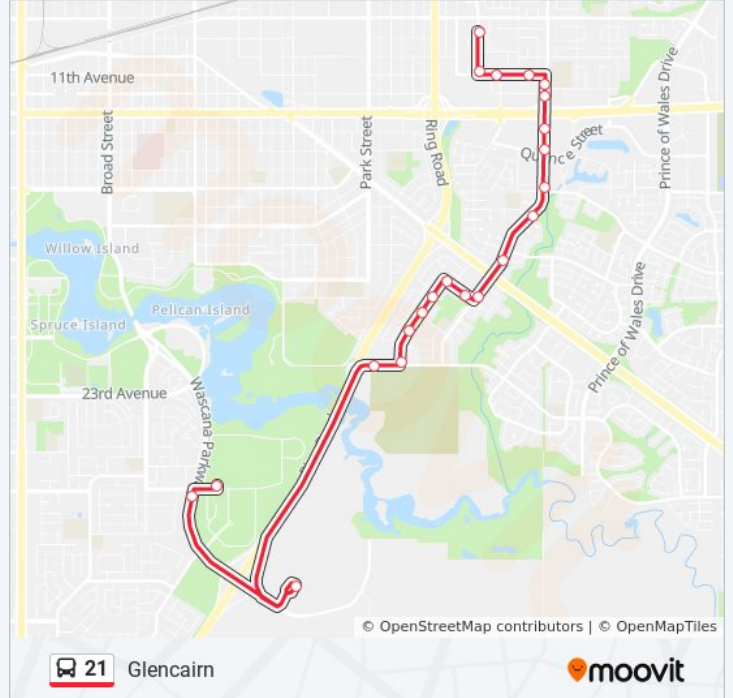

Glencairn

Get The App

The 21 bus line (Glencairn) has 3 routes. For regular weekdays, their operation hours are:
 (1) Glencairn: 7:17 AM - 10:00 PM (2) Glencairn: 10:15 PM (3) University: 6:42 AM - 7:12 PM
 Use the Moovit App to find the closest 21 bus station near you and find out when is the next 21 bus arriving.

Direction: Glencairn

22 stops

[VIEW LINE SCHEDULE](#)

- University Dr W @ Riddell Centre (Sb)
- Wascana Pkwy @ Kramer Blvd (Sb)
- Saskatchewan Polytechnic @ Main Campus (Nb)
- Assiniboine Ave @ Park St (Eb)
- Windfield Rd @ Assiniboine Ave (Nb)
- Windfield Rd @ Windfield Gate (Nb)
- Windfield Rd @ Mayfield Rd (Nb)
- Windfield Rd @ Metcalfe Rd (Nb)
- Michener Dr @ Windfield Rd (Eb)
- Michener Dr @ Houston Rd (Eb)
- University Park Dr @ Laval Dr (Nb)
- University Park Dr @ Cunning Cr (Nb)
- University Park Dr @ Brodie Bay (Nb)
- University Park Dr @ Arens Rd (Nb)
- University Park Dr @ Quance St (Nb)
- University Park Dr @ Vic Square (Nb)
- Fleet St @ North Service Rd (Nb)
- Fleet St @ Fines Dr (Nb)
- Cambridge Ave @ Milford Cres (Wb)
- Cambridge Ave @ Glencairn Rd (Wb)
- Cavendish St @ Cambridge Ave (Nb)
- Cavendish St @ 9th Ave (Nb)

21 bus Info

Direction: Glencairn
Stops: 22
Trip Duration: 25 min
Line Summary:

Direction: Glencairn

15 stops

[VIEW LINE SCHEDULE](#)

- Cavendish St @ 9th Ave (Nb)
- Cavendish St @ Bradley Ave (Nb)
- 7th Ave @ Cavendish St (Eb)
- 7th Ave @ Cannon St (Eb)
- 7th Ave @ Fleet St (Eb)
- 7th Ave @ Bentley Dr (Eb)
- Brown St @ 7th Ave E (Sb)
- Brown St @ Mackenzie Way (Sb)
- Brown St @ Dewdney Ave (Sb)
- Brown St @ Peart Cres (Sb)
- Fines Dr @ Thomson Ave (Sb)
- Fines Dr @ Fines Dr (Wb)
- Fines Dr @ Coleman Cres (Wb)
- Fines Dr @ 2nd St (Wb)
- University Park Dr @ Vic Sq Mall (Sb)

University Park Dr @ Laval Dr (Sb)

Michener Dr @ University Pk Dr (Wb)

Michener Dr @ Houston Rd (Wb)

Windfield Rd @ Michener Dr (Sb)

Windfield Rd @ Metcalfe Rd (Sb)

Windfield Rd @ Mayfield Rd (Sb)

Windfield Rd @ Windfield Gate (Sb)