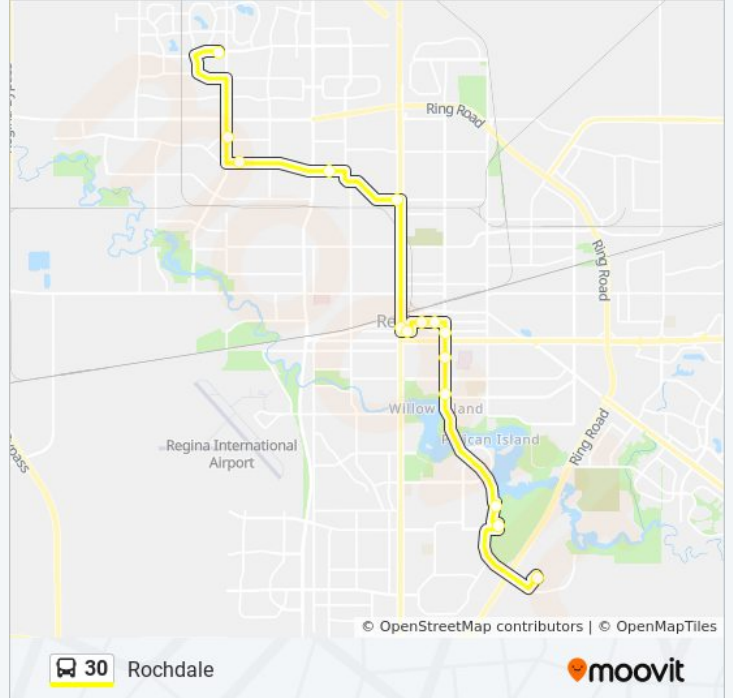

Rochdale

[Get The App](#)

The 30 bus line (Rochdale) has 2 routes. For regular weekdays, their operation hours are:

(1) Rochdale: 7:15 AM - 5:19 PM (2) University: 6:26 AM - 4:34 PM

Use the Moovit App to find the closest 30 bus station near you and find out when is the next 30 bus arriving.

Broad St @ 12th Ave (Nb)

11th Ave @ Hamilton St (Wb)

11th Ave @ Cornwall St (Wb)

12th Ave @ McIntyre St (Wb)

Albert St @ 12th Ave (Nb)

Avonhurst Dr @ Albert St (Wb)

Sherwood Dr @ Queen St (Wb)

Sherwood Dr @ Atchison Cr (Wb)

Mccarthy Blvd @ 7th Ave N (Nb)

Rochdale Blvd @ Sherwood Mall (Eb)

30 bus Time Schedule

Rochdale Route Timetable:

Sunday	Not Operational
Monday	7:15 AM - 5:19 PM
Tuesday	7:15 AM - 5:19 PM
Wednesday	7:15 AM - 5:19 PM
Thursday	7:15 AM - 5:19 PM
Friday	Not Operational
Saturday	Not Operational

30 bus Info

Direction: Rochdale

Stops: 15

Trip Duration: 42 min

Line Summary:

Direction: University

16 stops

[VIEW LINE SCHEDULE](#)