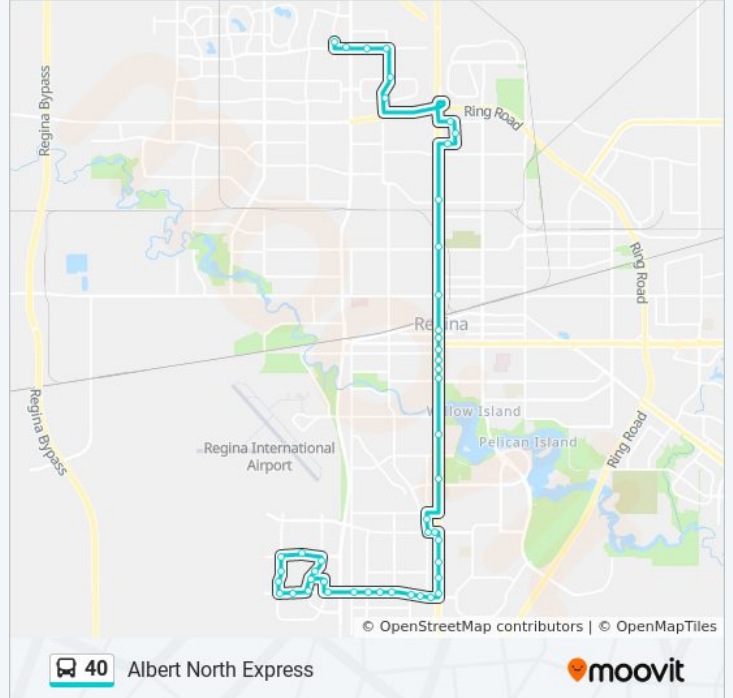

40 bus Info

Direction: Albert North Express

Stops: 48

Trip Duration: 59 min

Line Summary:

Albert St @ Albert St Srverd E (Nb)

Albert St @ 31st Ave (Nb)

Albert St @ 28th Ave (Nb)

Albert St @ 13th Ave (Nb)

Albert St @ Victoria Ave (Nb)

Albert St @ 12th Ave (Nb)

Albert St @ Dewdney Ave (Nb)

Albert St @ 4th Ave (Nb)

Albert St @ Avonhurst Dr (Nb)

7th Ave N @ Smith St (Eb)

Lorne St @ 8th Ave N (Nb)

9th Ave N @ Hesse Bay (Wb)

Argyle St @ Davin Cr (Nb)

Argyle St @ Sangster Blvd (Nb)

Rochdale Blvd @ Argyle St (Wb)

Rochdale Blvd @ Vanstone St (Wb)

Rochdale Blvd @ Pasqua St (Wb)

Stockton St @ Child Ave (Nb)

Direction: Albert South Express

49 stops

[VIEW LINE SCHEDULE](#)

Stockton St @ Child Ave (Nb)

Child Ave @ Mazinke Cr (Wb)

Mcintosh St @ Child Ave (Sb)

40 bus Time Schedule

Albert South Express Route Timetable: