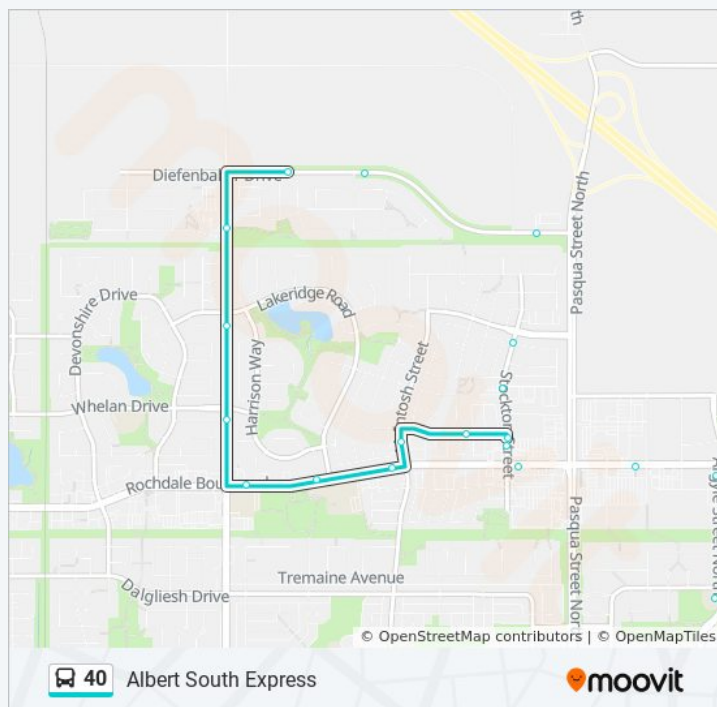

Stockton St @ Child Ave (Sb)

Rochdale Blvd @ Stockton St (Eb)

Rochdale Blvd @ Vanstone St (Eb)

Argyle St @ Rochdale Blvd (Sb)

Argyle St @ Sangster Blvd (Sb)

Argyle St N @ Sangster Blvd (Sb)

Lorne St @ 9th Ave N (Sb)

Albert St @ 13th Ave (Sb)

Albert St @ 14th Ave (Sb)

Albert St @ 15th Ave (Sb)

Albert St @ College Ave (Sb)

Albert St @ Mccallum Ave (Sb)

Albert St @ 23rd Ave (Sb)

Rae St @ Golden Mile (Sb)

Thursday	05:48 - 21:42
Friday	05:48 - 21:42
Saturday	Not Operational

40 bus Info

Direction: Albert South Express

Stops: 49

Trip Duration: 55 min

Line Summary:

Parliament Ave @ Rae St (Eb)

Albert St @ Parliament Ave (Sb)

Albert St @ 29th Ave (Sb)