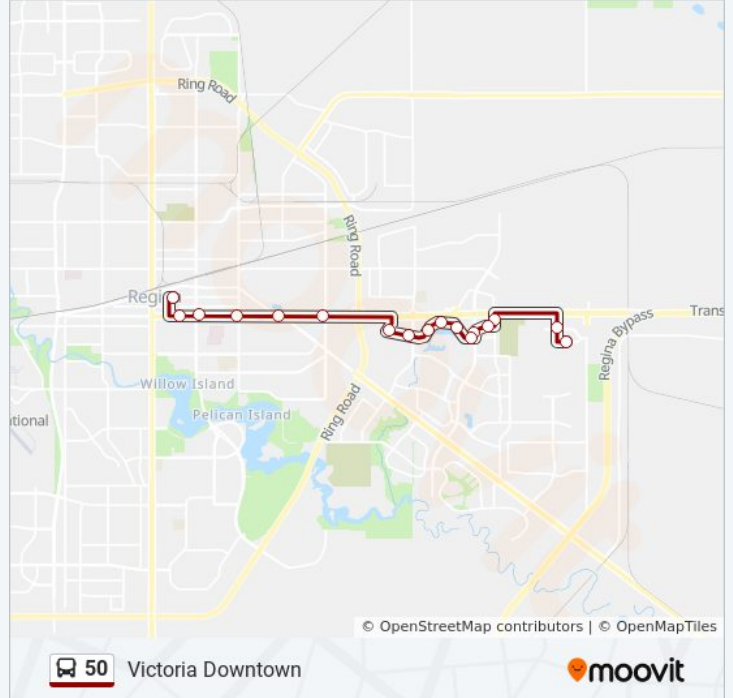

Victoria Downtown

Get The App

The 50 bus line (Victoria Downtown) has 4 routes. For regular weekdays, their operation hours are:
 (1) Victoria Downtown: 06:06 - 21:15(2) Victoria Downtown: 21:45 - 23:45(3) Victoria East: 06:05 - 21:05(4) Victoria East: 22:16 - 23:16

Use the Moovit App to find the closest 50 bus station near you and find out when is the next 50 bus arriving.

Direction: Victoria Downtown

17 stops

[VIEW LINE SCHEDULE](#)

- Optimist Dr @ Aurora Blvd (Wb)
- Aurora Blvd @ Anaquod Rd (Nb)
- Quance Gate @ Victoria Ave (Sb)
- Westfair Rd @ Superstore (Wb)
- Prince Of Wales Dr @ Westfair Rd (Sb)
- Quance St @ Prince Of Wales Dr (Wb)
- Quance St @ Westfair Rd (Wb)
- Quance St @ Coleman St (Wb)
- Quance St @ Starlite St (Sb)
- Quance St @ Victoria Square Mall (Wb)
- Truesdale Dr @ Quance St (Nb)
- Victoria Ave @ Park St (Wb)
- Victoria Ave @ Lindsay St (Wb)
- Victoria Ave @ Winnipeg St (Wb)
- Victoria Ave @ Osler St (Wb)
- Victoria Ave @ Scarth St (Wb)
- 11th Ave @ Cornwall St (Eb)

50 bus Info

Direction: Victoria Downtown

Stops: 17

Trip Duration: 29 min

Line Summary:

Direction: Victoria Downtown

24 stops

[VIEW LINE SCHEDULE](#)

50 bus Info

Direction: Victoria Downtown

Stops: 24

Trip Duration: 31 min

Line Summary:

 [50 bus Line Map](#)

Quance Gate @ Quance St (Nb)

Westfair Rd @ Superstore (Wb)