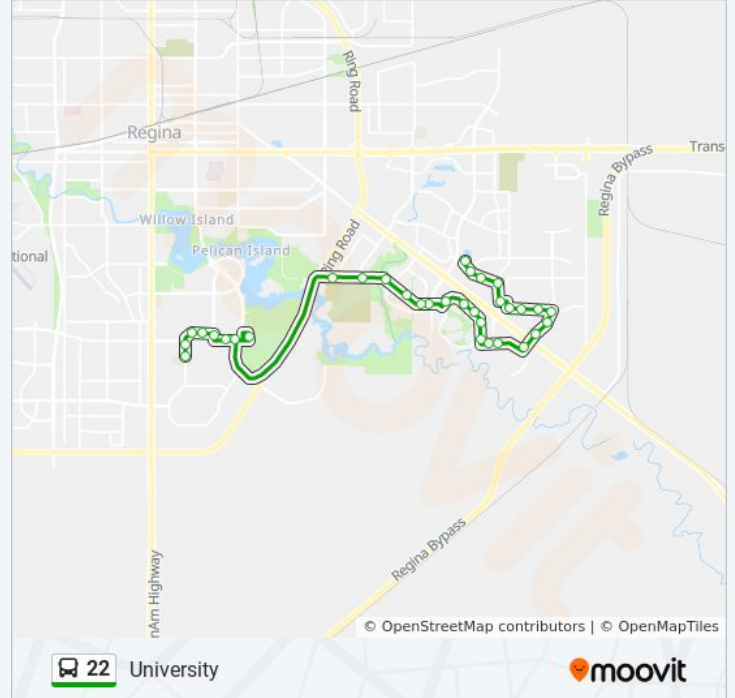

Kramer Blvd @ Darke St (Wb)

Hillsdale St @ Latta St (Nb)

Macpherson Ave @ Hillsdale St (Wb)

Macpherson Ave @ Cowan Cr (Wb)

Massey Rd @ Parliament Ave (Sb)

Massey Rd @ Parker Ave (Sb)

22 bus time schedules and route maps are available in an offline PDF at moovitapp.com. Use the [Moovit App](#) to see live bus times, train schedule or subway schedule, and step-by-step directions for all public transit in Regina.