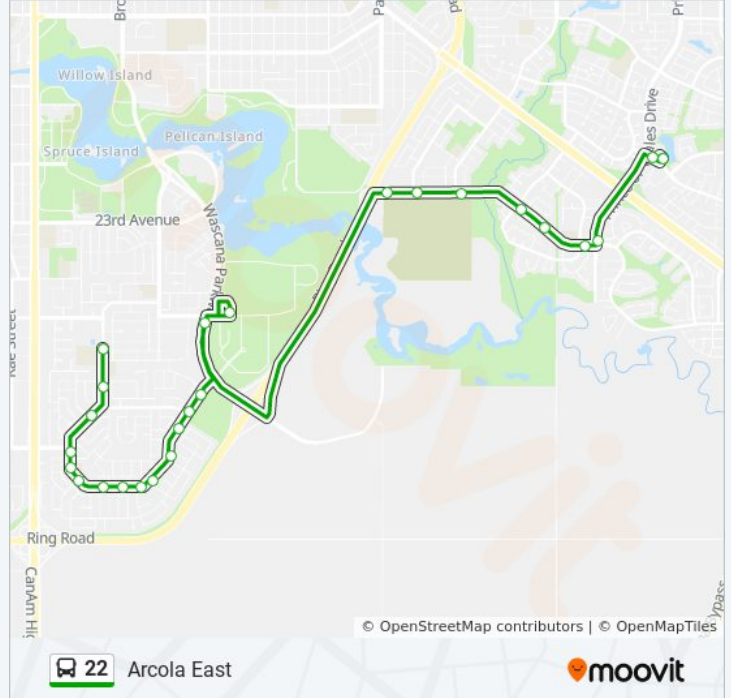

Direction: Arcola East

25 stops

[VIEW LINE SCHEDULE](#)

- Massey Rd @ Parker Ave (Sb)
- Massey Rd @ Balfour Dr (Sb)
- Grant Rd @ Elgin Rd (Sb)
- Grant Rd @ Gordon Rd (Sb)
- Grant Rd @ Marsh Cres (Sb)
- Grant Rd @ Shannon Rd (Eb)
- Grant Rd @ Wesley Rd (Eb)
- Grant Rd @ Chisholm Rd (Eb)
- Grant Rd @ Birchwood Rd (Eb)
- Grant Rd @ Norris Rd (Nb)
- Grant Rd @ Mcdougall Cres (Nb)
- Grant Rd @ Shannon Rd (Nb)
- Grant Rd @ Grant Dr (Nb)
- Grant Rd @ Castle Rd (Nb)
- University Dr W @ Riddell Centre (Sb)
- Wascana Pkwy @ Kramer Blvd (Sb)
- Assiniboine Ave @ Park St (Eb)
- Assiniboine Ave @ Windfield Rd (Eb)
- Assiniboine Ave @ University Pk Dr (Eb)
- Assiniboine Ave @ Edinburgh Dr (Eb)
- Assiniboine Ave @ Boyle St (Eb)
- Assiniboine Ave @ Philip Rd (Eb)

22 bus Info

Direction: Arcola East

Stops: 25

Trip Duration: 30 min

Line Summary:

Prince Of Wales @ Assiniboine Ave (Nb)

Woodhams Rd @ Prince Of Wales Dr (Eb)

Woodhams Rd @ SS Leisure Centre (Eb)

Direction: University

33 stops

[VIEW LINE SCHEDULE](#)

Woodhams Rd @ SS Leisure Centre (Eb)

Woodhams Dr @ Buckingham Dr (Eb)

Woodhams Dr @ Olive Grove (Eb)

Woodhams Dr @ Woodland Grove Dr (Eb)

Green Ridge Gate @ Woodland Grove Dr (Eb)

22 bus Info

Direction: University

Stops: 33

Trip Duration: 30 min

Line Summary:

Wascana Circle @ Wascana Highlands (Sb)

Assiniboine Ave @ Prince Of Wales (Wb)

Assiniboine Ave @ Philip Rd (Wb)