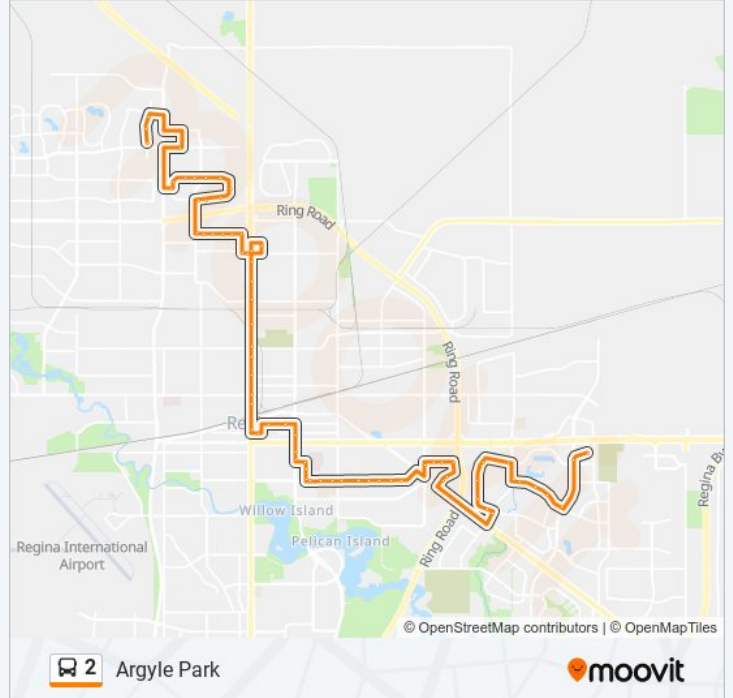

Direction: Argyle Park
 71 stops
[VIEW LINE SCHEDULE](#)

2 bus Time Schedule
 Argyle Park Route Timetable:

Sunday	07:56 - 17:45
Monday	05:37 - 23:41
Tuesday	05:37 - 23:41
Wednesday	05:37 - 23:41
Thursday	05:37 - 23:41
Friday	05:37 - 23:41
Saturday	06:07 - 23:41

- Westfair Rd @ Superstore (Wb)
- Prince Of Wales Dr @ Westfair Rd (Sb)
- Arens Rd @ Prince Of Wales Dr (Wb)
- Arens Rd @ Parkland Dr (Wb)
- Arens Rd @ Heseltine Rd (Wb)
- Arens Rd @ Crocus Cres (Wb)
- University Park Dr @ Arens Rd (Nb)
- Quance St @ Victoria Square Mall (Wb)
- Truesdale Dr @ Sinclair St (Sb)
- Truesdale Dr @ Longworthy Bay (Sb)
- Truesdale Dr @ Lee Pl (Sb)
- Truesdale Dr @ Kliman Cres (Eb)
- University Pk Dr @ Truesdale Dr (Sb)
- Dixon Cres @ Froom Cres (Nb)
- Dixon Cres @ Froom Cres (Nb)
- Froom Cres @ 14th Ave (Nb)
- 14th Ave @ Vaughn St (Wb)
- 14th Ave @ Rothwell St (Wb)
- Park St @ 14th Ave (Sb)
- College Ave @ Harvey St (Wb)
- College Ave @ Mackay St (Wb)
- College Ave @ Mcdonald St (Wb)

2 bus Info
Direction: Argyle Park
Stops: 71
Trip Duration: 68 min
Line Summary:

College Ave @ Elliott St (Wb)
College Ave @ Reynolds St (Wb)
College Ave @ Wallace St (Wb)
College Ave @ Quebec St (Wb)
College Ave @ Toronto St (Wb)
College Ave @ Saint John St (Wb)
Halifax St @ College Ave (Nb)
Halifax St @ 15th Ave (Nb)
14th Ave @ Halifax St (Wb)
Broad St @ 14th Ave (Nb)
Broad St @ 13th Ave (Nb)
Broad St @ 12th Ave (Nb)
11th Ave @ Hamilton St (Wb)
11th Ave @ Lorne St (Wb)
12th Ave @ McIntyre St (Wb)
Albert St @ 12th Ave (Nb)
Albert St @ 9th Ave (Nb)
Albert St @ Dewdney Ave (Nb)
Albert St @ 7th Ave (Nb)
Albert St @ 5th Ave (Nb)
Albert St @ 4th Ave (Nb)
Albert St @ 2nd Ave (Nb)
Albert St @ Avonhurst Dr (Nb)
Albert St @ 3rd Ave N (Nb)
Albert St @ 5th Ave N (Nb)
Albert St @ 6th Ave N (Nb)
Smith St @ 7th Ave N (Sb)
6th Ave N @ Albert St (Wb)
Angus Rd @ 6th Ave N (Nb)
Mcmurchy Ave @ Angus Rd (Wb)
Mcmurchy Ave @ Patton St (Wb)
Mcmurchy Ave @ Lawson St (Wb)
Mcmurchy Ave @ Garnet St (Wb)