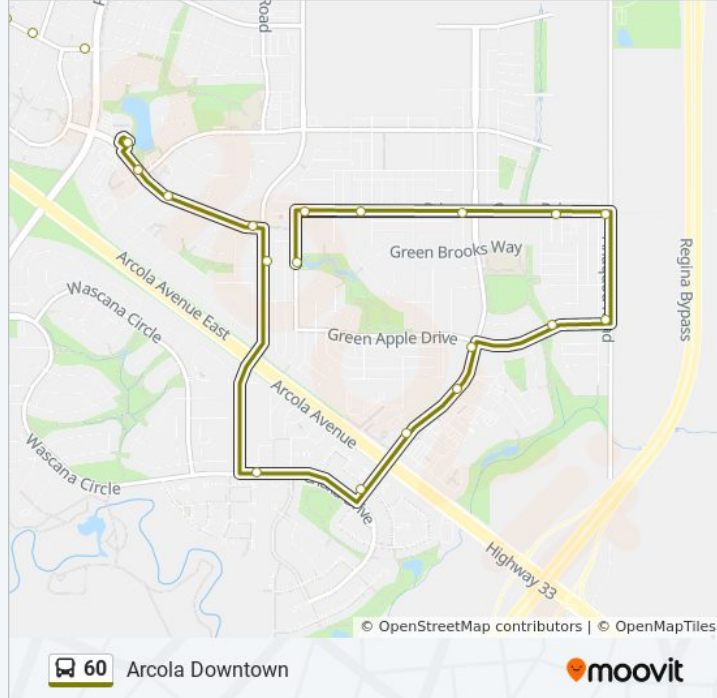

Direction: Arcola Downtown

32 stops

[VIEW LINE SCHEDULE](#)

- Green Bank Rd @ Green Pine Gate (Nb)
- Primrose Green Dr @ Green Bank Rd (Eb)
- Primrose Green Dr @ Green Brook Rd (Eb)
- Buckingham Dr @ Green Stone Rd
- Chuka Blvd @ Buckingham Dr (Sb)
- Primrose Green Dr @ Chuka Blvd (Eb)
- Primrose Green Dr @ Green Lily Rd (Eb)
- Primrose Green Dr @ Green Turtle Rd (Eb)
- Green Apple Dr @ Green Turtle Rd (Wb)
- Green Apple Dr @ Green Lily Rd (Wb)
- Chuka Blvd @ Green Apple Dr (Sb)
- Chuka Blvd @ Green Jewel Blvd (Sb)
- Chuka Blvd @ Green Falls Dr (Sb)
- Woodland Grove Dr @ Green Pine Gate (Nb)
- Woodhams Dr @ Woodland Grove Dr (Wb)
- Woodhams Dr @ Gloucester Bay (Wb)
- Woodhams Dr @ Buckingham Dr (Wb)
- Woodhams Rd @ SS Leisure Centre (Eb)
- Truesdale Dr @ Prince Of Wales (Wb)
- Truesdale Dr @ Helmsing St (Wb)
- Truesdale Dr @ Fowler St (Wb)
- Truesdale Dr @ Shooter Dr (Wb)

60 bus Info

Direction: Arcola Downtown

Stops: 32

Trip Duration: 34 min

Line Summary:

Truesdale Dr @ Harding St (Wb)

Truesdale Dr @ Cunning Cres (Wb)

University Pk Dr @ Truesdale Dr (Sb)

11th Ave @ Winnipeg St (Wb)

11th Ave @ Montreal St (Wb)

11th Ave @ Ottawa St (Wb)

11th Ave @ Halifax St (Wb)

11th Ave @ Broad St (Wb)

11th Ave @ Hamilton St (Wb)

11th Ave @ Scarth St (Wb)

Direction: Arcola East

17 stops

[VIEW LINE SCHEDULE](#)

11th Ave @ Scarth St (Wb)

11th Ave @ Broad St (Eb)

11th Ave @ Halifax St (Eb)

11th Ave @ Ottawa St (Eb)

11th Ave @ Montreal St (Eb)

University Park Dr @ Cunning Cr (Nb)