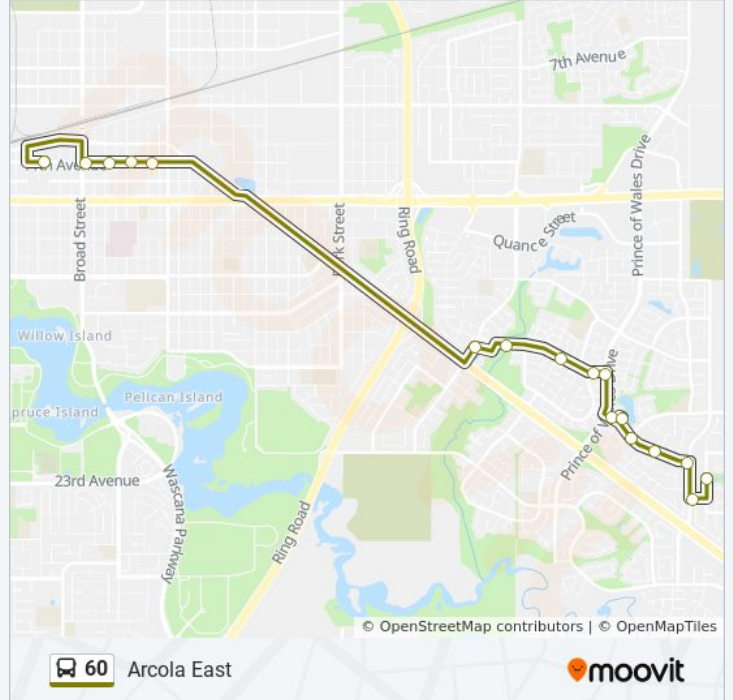

60 bus Info

Direction: Arcola Downtown

Stops: 32

Trip Duration: 34 min

Line Summary:

Truesdale Dr @ Harding St (Wb)

Truesdale Dr @ Cunning Cres (Wb)

University Pk Dr @ Truesdale Dr (Sb)

17 stops

[VIEW LINE SCHEDULE](#)

11th Ave @ Scarth St (Wb)

11th Ave @ Broad St (Eb)

11th Ave @ Halifax St (Eb)

11th Ave @ Ottawa St (Eb)

11th Ave @ Montreal St (Eb)

University Park Dr @ Cunning Cr (Nb)

Sunday	Not Operational
Monday	Not Operational
Tuesday	06:40 - 17:30
Wednesday	06:40 - 17:30
Thursday	06:40 - 17:30
Friday	06:40 - 17:30
Saturday	Not Operational

60 bus Info

Direction: Arcola East

Stops: 17

Trip Duration: 31 min

Line Summary:

60 bus time schedules and route maps are available in an offline PDF at moovitapp.com. Use the [Moovit App](#) to see live bus times, train schedule or subway schedule, and step-by-step directions for all public transit in Regina.