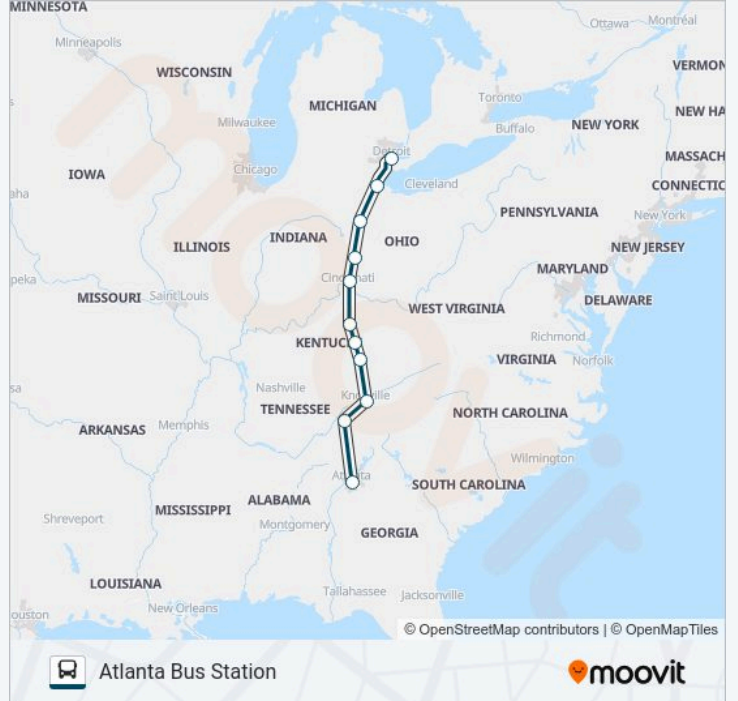

GREYHOUND US0110 Line

Atlanta Bus Station

Get The App

The GREYHOUND US0110 bus line (Atlanta Bus Station) has 2 routes. For regular weekdays, their operation hours are: (1) Atlanta Bus Station: 6:40 AM(2) Southfield Bus Stop: 7:05 PM
Use the Moovit App to find the closest GREYHOUND US0110 bus station near you and find out when is the next GREYHOUND US0110 bus arriving.

Direction: Atlanta Bus Station

11 stops

[VIEW LINE SCHEDULE](#)

Detroit Bus Station
Toledo Bus Stop
Lima Regional Transit Authority
Dayton Trotwood Bus Station
Cincinnati Bus Station
Lexington Bus Stop
Berea (Kiln Time)
London (Burger King)
Knoxville Area Transit Bus Stop
Athens (Exxon)
Atlanta Bus Station

GREYHOUND US0110 bus Time Schedule

Atlanta Bus Station Route Timetable:

Monday	6:40 AM
Tuesday	6:40 AM
Wednesday	6:40 AM
Thursday	6:40 AM
Friday	6:40 AM
Saturday	6:40 AM
Sunday	6:40 AM

GREYHOUND US0110 bus Info**Direction:** Atlanta Bus Station**Stops:** 11**Trip Duration:** 1010 min**Line Summary:**

Direction: Southfield Bus Stop

12 stops

[VIEW LINE SCHEDULE](#)

- Atlanta Bus Station
- Athens (Exxon)
- Knoxville Area Transit Bus Stop
- London (Burger King)
- Berea (Kiln Time)
- Lexington Bus Stop
- Cincinnati Bus Station
- Dayton Trotwood Bus Station
- Lima Regional Transit Authority
- Toledo Bus Stop
- Detroit Bus Station
- Southfield Bus Stop