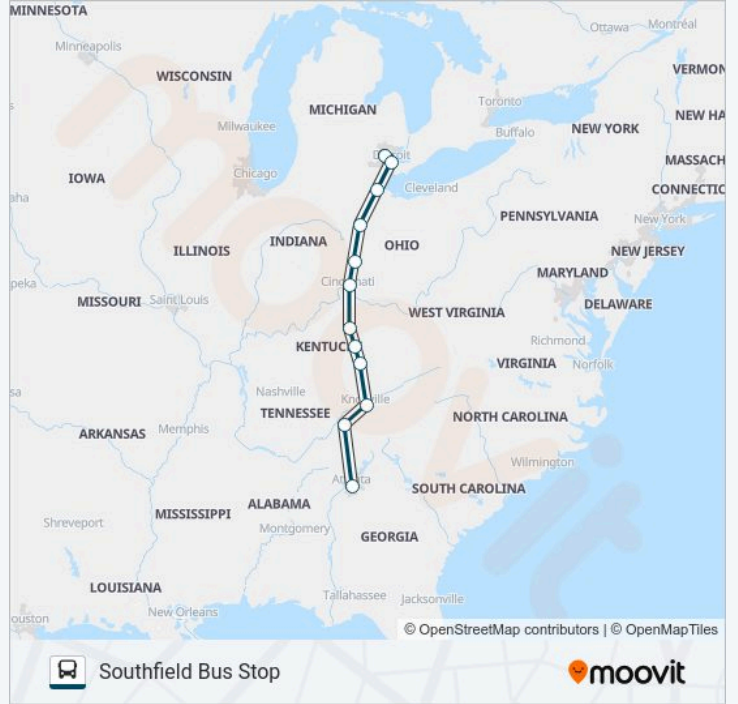

Direction: Atlanta Bus Station

11 stops

[VIEW LINE SCHEDULE](#)

Detroit Bus Station
Toledo Bus Stop
Lima Regional Transit Authority
Dayton Trotwood Bus Station
Cincinnati Bus Station
Lexington Bus Stop
Berea (Kiln Time)
London (Burger King)
Knoxville Area Transit Bus Stop
Athens (Exxon)
Atlanta Bus Station

Direction: Southfield Bus Stop

12 stops

[VIEW LINE SCHEDULE](#)

- Atlanta Bus Station
- Athens (Exxon)
- Knoxville Area Transit Bus Stop
- London (Burger King)
- Berea (Kiln Time)
- Lexington Bus Stop
- Cincinnati Bus Station
- Dayton Trotwood Bus Station
- Lima Regional Transit Authority
- Toledo Bus Stop
- Detroit Bus Station
- Southfield Bus Stop

GREYHOUND US0110 bus Time Schedule

Southfield Bus Stop Route Timetable:

Monday	7:05 PM
Tuesday	7:05 PM
Wednesday	7:05 PM
Thursday	7:05 PM
Friday	7:05 PM
Saturday	7:05 PM
Sunday	7:05 PM

GREYHOUND US0110 bus Info

Direction: Southfield Bus Stop

Stops: 12

Trip Duration: 1000 min

Line Summary:

GREYHOUND US0110 bus time schedules and route maps are available in an offline PDF at moovitapp.com. Use the Moovit App to see live bus times, train schedule or subway schedule, and step-by-step directions for all public transit in Knoxville.