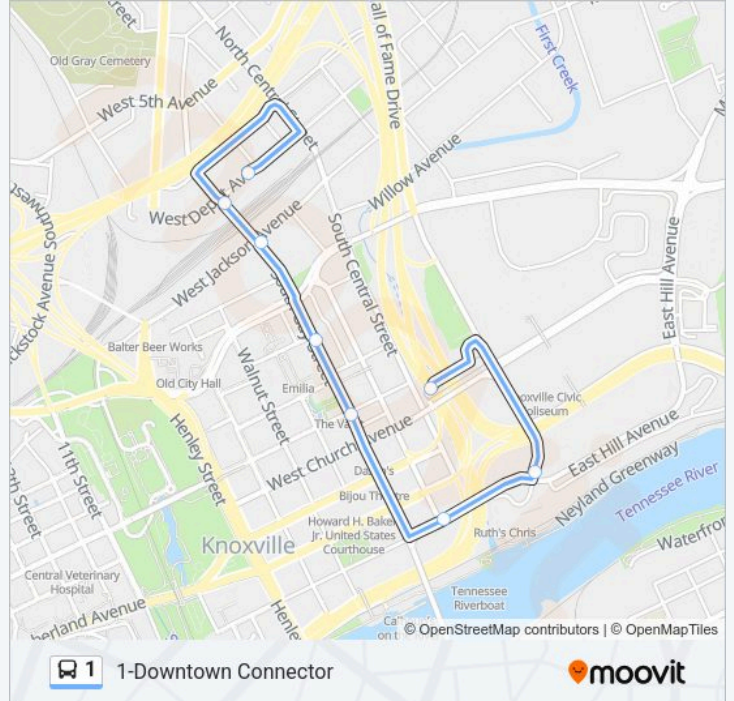

Direction:

8 stops

[VIEW LINE SCHEDULE](#)

Knoxville Station Bay T

Hall Of Fame Dr Sb And Hill Ave

Hill Ave Wb And State St

Gay St Nb And Clinch Ave

Gay St Across From Wall Ave

Gay St Nb And Jackson Ave

Gay St Nb And Depot Ave

Depot Ave Wb And Williams St

1 bus Time Schedule

Route Timetable:

Monday	7:00 AM-10:00 PM
Tuesday	7:00 AM-10:00 PM
Wednesday	7:00 AM-10:00 PM
Thursday	7:00 AM-10:00 PM
Friday	7:00 AM-10:00 PM
Saturday	8:00 AM-10:00 PM
Sunday	8:00 AM-8:00 PM

1 bus Info

Direction:

Stops: 8

Trip Duration: 10 min

Line Summary:

Direction:

11 stops

[VIEW LINE SCHEDULE](#)

- Depot Ave Wb And Williams St
- Gay St Sb And Jackson Ave
- Summit Hill Wb Past Gay St
- Summit Hill Dr Wb And Locust St
- Locust St Sb Before Union Ave
- Locust St Sb And Main St
- Main St Eb And Walnut St
- Main St Eb And City County Building
- Hill Ave Eb Before Vol Landing
- Knoxville Station on Church Ave
- Knoxville Station Bay T