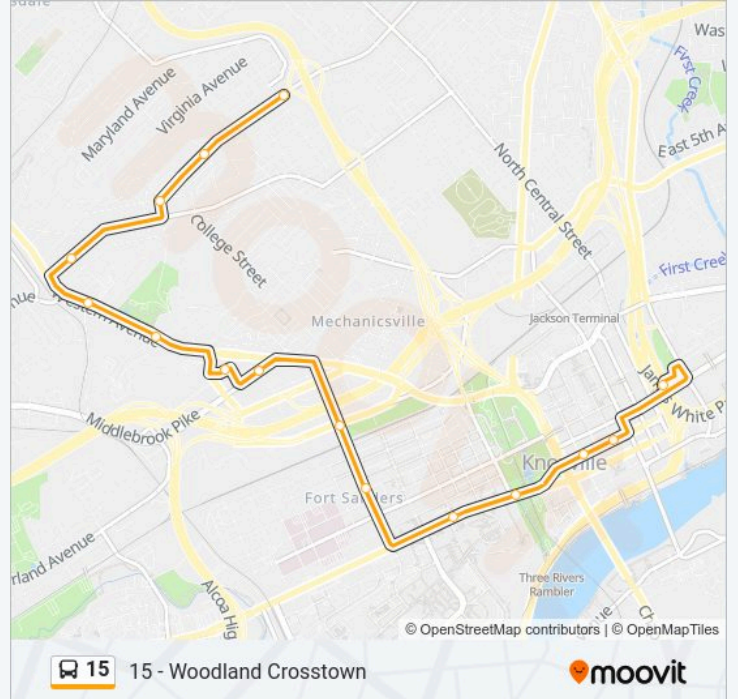

Woodland Ave Eb And Cornelia St

Glenwood Ave Nb And Oak Hill Ave

Oak Hill Nb And Huron Street

Huron St Sb And Emerald Ave

Woodland Ave Eb After Freemont Pl

Broadway Nb And Washington Pike

Washington Pike Eb And Nadine St

Washington Pike Eb After Newman St

Whittle Springs Wb And Edgewood Ave

Whittle Springs Rd Wb And Fairmont Blvd

Whittle Springs Rd Wb And Valley View Dr

Whittle Springs Nb And Montclair Ave

Valley View Dr Eb And Old Valley View Dr

Valley View Dr Eb And Knox Ln

Valley View Dr Eb And Cross Valley Rd

Charlie Haun Eb Before Washington Pike

Centerline Dr at Home Depot

Knoxville Center Dr Nb And Village Crest Way

Knoxville Center Dr Eb at Amazon Distribution

Kinzel Way Sb After Millertown Pike

Walmart

15 bus time schedules and route maps are available in an offline PDF at moovitapp.com. Use the Moovit App to see live bus times, train schedule or subway schedule, and step-by-step directions for all public transit in Knoxville.

© 2024 Moovit - All Rights Reserved