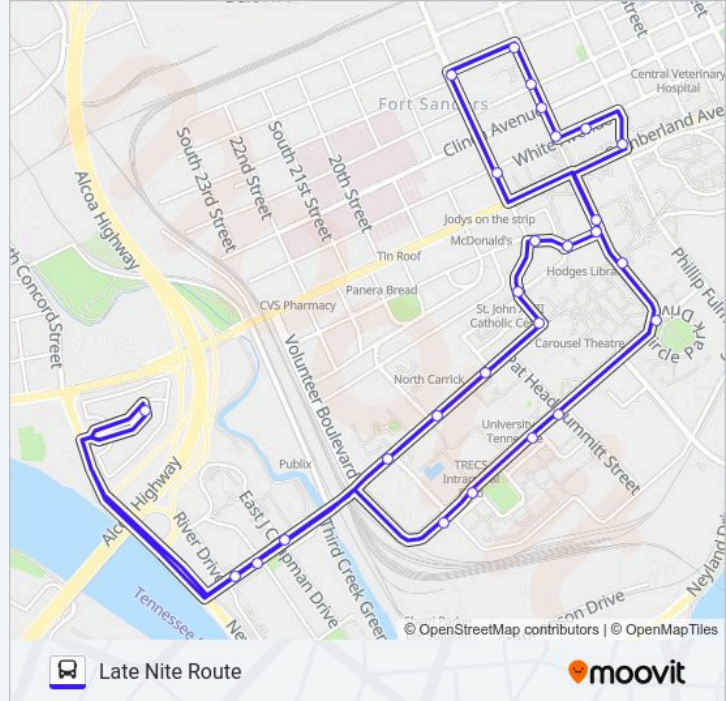

Torchbearer at Circle Park

Claxton Education

Stokely Mgmt Center

Clement Hall

17th & Highland Northbound

Highland Ave.@16th St. Eb

Laurel Apts.

16th@Clinch Ave. Sb

16th & White Southbound

College Of Law, White Ave

James Agee & Cumberland Southbound

Volunteer Blvd.@Melrose Ave. Sb

LATE NITE bus time schedules and route maps are available in an offline PDF at moovitapp.com. Use the Moovit App to see live bus times, train schedule or subway schedule, and step-by-step directions for all public transit in Knoxville.

© 2024 Moovit - All Rights Reserved