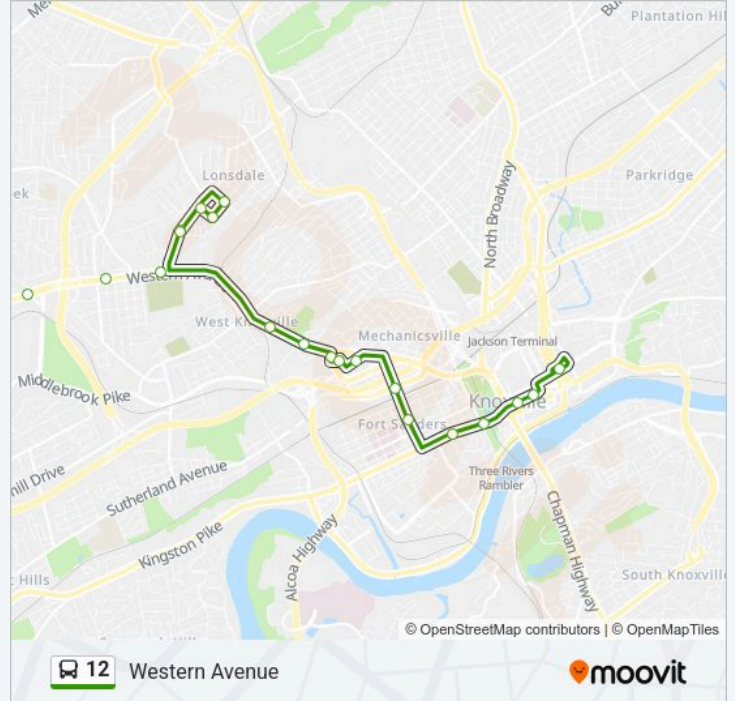

Western Ave Wb And Clifton Rd

Western Ave Wb Past Ball Camp Pk

Western Ave Wb Before Hinton Dr

Western Ave Wb at Western Ave Square

Western Ave Wb Before Sullivan Rd

Western Ave Eb After Mckamey Rd

12 bus time schedules and route maps are available in an offline PDF at moovitapp.com. Use the Moovit App to see live bus times, train schedule or subway schedule, and step-by-step directions for all public transit in Knoxville.

© 2025 Moovit - All Rights Reserved