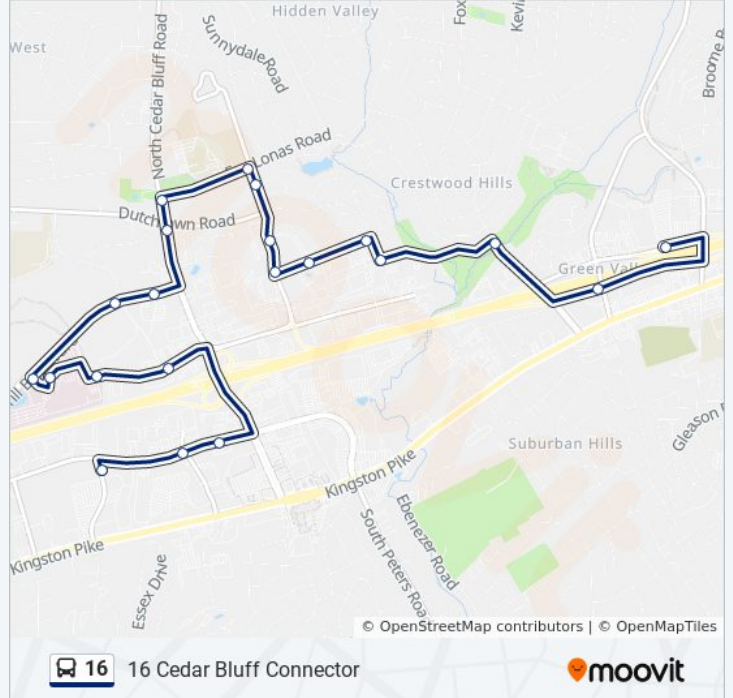

16 Cedar Bluff Connector

Get The App

The 16 bus line (16 Cedar Bluff Connector) has 2 routes. For regular weekdays, their operation hours are:
 (1) Cedar Bluff Connector: 6:42 AM - 9:42 PM (2) Cedar Bluff Connector: 6:15 AM - 9:15 PM
 Use the Moovit App to find the closest 16 bus station near you and find out when is the next 16 bus arriving.

- Windsor Square
- N Peters Rd Eb And Market Place Blvd
- N Peters Rd Eb Before Cedar Bluff
- Park West Blvd Wb at Park 40 North
- Park West Blvd. And 9333 Block
- Parkwest Medical Center
- Park West Blvd Wb And Sherrill Blvd
- Sherrill Blvd Eb And Park Forty Blvd
- Cedar Bluff Rd Nb Before Dutchtown Rd
- Cedar Bluff at Fox Lonas
- Fox Lonas Rd Eb And Park Village Dr
- Park Village Dr Sb And Woopark Ln
- Park Village Dr Sb Mid-Block Before Ten Mile Rd
- Park Village Dr Sb And Ten Mile Rd
- Ten Mile Rd Eb And Rhodora Rd
- Ten Mile Rd Eb And Cross Creek Dr
- Cross Creek Dr Sb And Cross Park Dr
- Bridgewater Rd Sb After Cross Park Dr
- Bridgedale Dr Eb And Walker Springs Rd
- Walmart

16 bus Info
Direction: Cedar Bluff Connector
Stops: 20
Trip Duration: 28 min
Line Summary:

Direction: Cedar Bluff Connector

20 stops

[VIEW LINE SCHEDULE](#)

- Walmart
- Walbrook Dr Wb Past Walker Springs
- Bridgewater Rd Nb Before Cross Park Dr
- Cross Park Dr Wb And Cross Creek Dr
- Ten Mile Rd Wb And Grayland Dr
- Ten Mile Rd Wb And Rhodora Rd
- Ten Mile Rd Wb And Park Village Rd
- Park Village Dr Nb Past Ten Mile Rd
- Park Village Dr And Woodpark
- Fox Lonas Wb And Knoxville Catholic High
- Cedar Bluff Rd Sb And Dutchtown Rd
- Cedar Bluff Rd Sb And Sherrill Blvd
- Sherrill Blvd Wb at Christian Academy
- Sherrill Blvd Wb And Park West Blvd
- Parkwest Medical Center
- Park West Blvd. at Physicians Plaza
- Park West Blvd Eb Mid-Block Before Cedar Bluff Rd
- Cedar Bluff Rd Sb Mid-Block Before Kingston