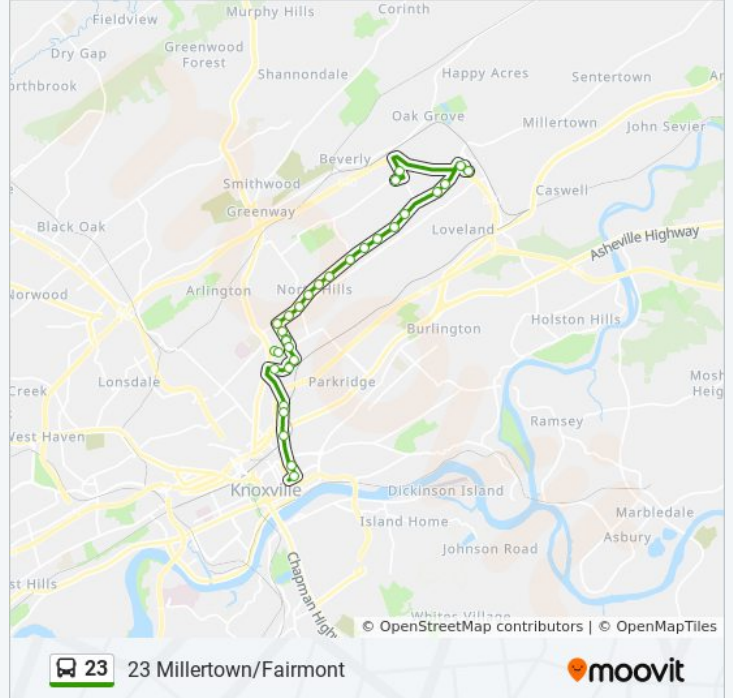

23 Millertown

Get The App

The 23 bus line (23 Millertown) has 2 routes. For regular weekdays, their operation hours are:
 (1) Millertown: 6:15 AM - 9:15 PM (2) To Downtown: 5:30 AM - 8:30 PM
 Use the Moovit App to find the closest 23 bus station near you and find out when is the next 23 bus arriving.

23 bus Info

Direction: Millertown
Stops: 31
Trip Duration: 45 min
Line Summary:

Washington Pike Eb @ Knox Ln

Washington Pk Eb @ Cross Valley Rd

Washington Pk Eb @ Alice Bell Rd

Washington Pk Eb @ Washington Ridge

Millertown Pike Eb @ Spring Hill Rd

Millertown Pike Eb Before S Mall Rd

Kinzel Way Sb Just Past Millertown Pike

Walmart

Washington Pike Sb And Valley View Dr

Charlie Haun Wb Aft Washington Pk (New)

Direction: To Downtown

29 stops

[VIEW LINE SCHEDULE](#)

Charlie Haun Wb Aft Washington Pk (New)

Charlie Haun Eb Before Washington Pike

Centerline Dr at Home Depot

Kinzel Way Sb Just Past Millertown Pike

Walmart

Millertown Pike Wb Past S Mall Rd