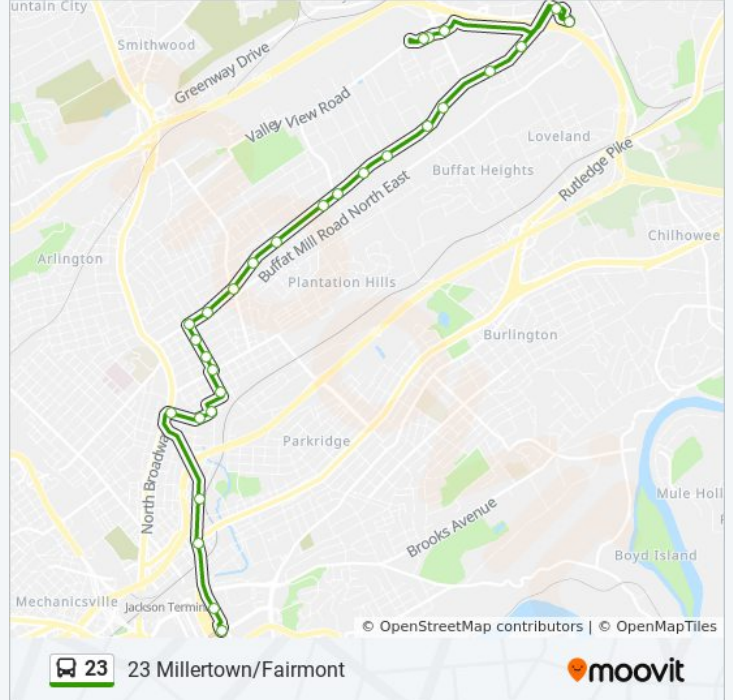

23 Millertown

Get The App

The 23 bus line (23 Millertown) has 2 routes. For regular weekdays, their operation hours are:
 (1) Millertown: 6:15 AM - 9:15 PM (2) To Downtown: 5:30 AM - 8:30 PM
 Use the Moovit App to find the closest 23 bus station near you and find out when is the next 23 bus arriving.

23 bus Info

Direction: Millertown
Stops: 31
Trip Duration: 45 min
Line Summary:

Washington Pike Eb @ Knox Ln

Washington Pk Eb @ Cross Valley Rd

Washington Pk Eb @ Alice Bell Rd

Washington Pk Eb @ Washington Ridge

Washington Pk Wb @ Maxwell St

Washington Pk Wb @ Teeple St

Washington Pk Wb @ Whittle Springs Rd

Washington And Fairview

Washington Pk And Nadine St

23 bus Time Schedule

To Downtown Route Timetable:

Sunday	7:30 AM - 4:30 PM
Monday	5:30 AM - 8:30 PM
Tuesday	5:30 AM - 8:30 PM
Wednesday	5:30 AM - 8:30 PM
Thursday	5:30 AM - 8:30 PM
Friday	5:30 AM - 8:30 PM
Saturday	7:30 AM - 8:30 PM

23 bus Info

Direction: To Downtown

Stops: 29

Trip Duration: 40 min

Line Summary:

Nadine St Sb @ Coker Ave
Nadine St Sb @ Mccroskey Ave
Nadine St Sb @ Cecil Ave
8th Ave Sb @ Gillespie Ave
Sixth Ave at Grainger Ave
Grainger Ave Wb @ 4th Ave
Grainger Ave Wb @ Broadway St
Hall Of Fame Dr Sb @ Gill Ave
Hall Of Fame Sb And Old Magnolia Ave
Hall Of Fame Dr Sb Mid-Block Before Church Ave
Knoxville Station Bay I