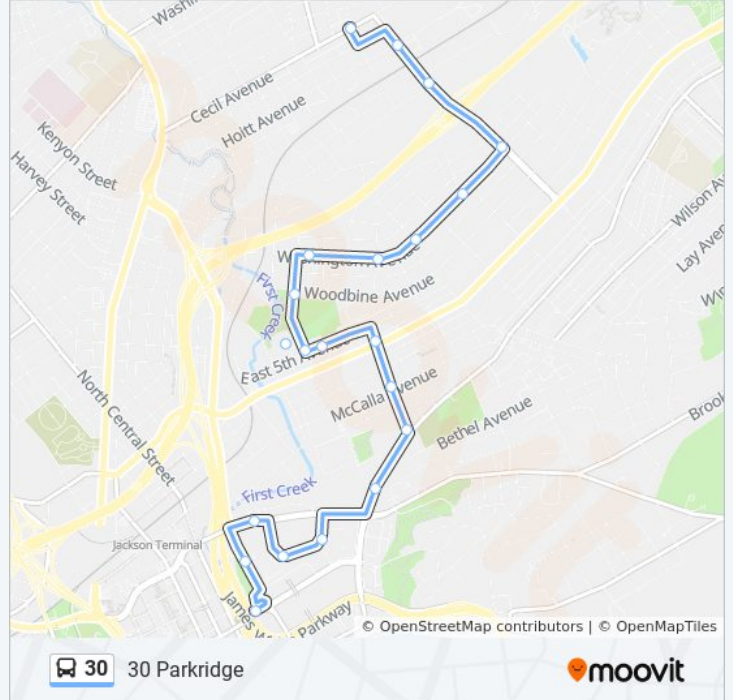

30 Parkridge

Get The App

The 30 bus line (30 Parkridge) has 2 routes. For regular weekdays, their operation hours are:

(1) Parkridge: 6:45 AM - 8:45 PM (2) To Downtown: 6:05 AM - 9:05 PM

Use the Moovit App to find the closest 30 bus station near you and find out when is the next 30 bus arriving.

30 bus Info

Direction: Parkridge

Stops: 22

Trip Duration: 20 min

Line Summary:

Cecil at Crocket

Direction: To Downtown

21 stops

[VIEW LINE SCHEDULE](#)

Cecil at Crocket

Cherry St Sb @ Hoitt Ave

Cherry St Sb @ Mitchell St

Cherry St Sb @ Washington Ave

Washington Ave Wb @ Lemon Ave

Washington Ave Wb @ Olive St

Washington Ave Wb @ Bertrand St

30 bus Info

Direction: To Downtown

Stops: 21

Trip Duration: 20 min

Line Summary:

Summit Hill Dr Wb And Patton St

Hall Of Fame Dr Sb Mid-Block Before Church Ave

Knoxville Station Bay G