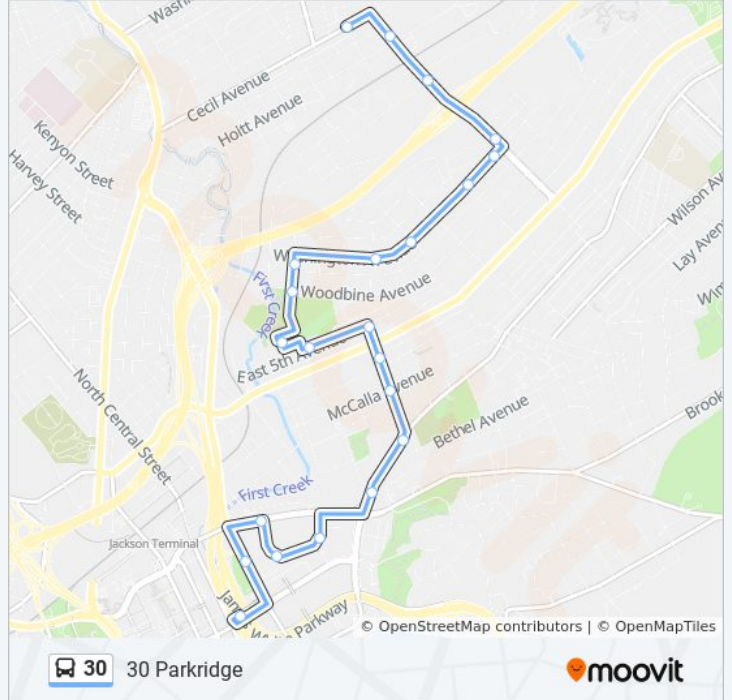

30 Parkridge

Get The App

The 30 bus line (30 Parkridge) has 2 routes. For regular weekdays, their operation hours are:

(1) Parkridge: 6:45 AM - 8:45 PM (2) To Downtown: 6:05 AM - 9:05 PM

Use the Moovit App to find the closest 30 bus station near you and find out when is the next 30 bus arriving.

Direction: Parkridge

22 stops

[VIEW LINE SCHEDULE](#)

- Knoxville Station Bay B
- Hall Of Fame Dr Nb Mid-Block Before Summitt Hill Dr
- Summit Hill Dr Eb Before Lula Powell Dr
- Lula Powell Dr Eb at the Vista
- 1100 Studio Apartments Eb
- Mlk Eb @ Harriet Tubman St
- Mlk Eb @ Vine Middle Sch
- Bertrand St Nb @ Mccalla
- Bertrand at Magnolia
- Bertrand St Nb @ 5th Ave
- 5th Ave Wb @ Winona St
- O'Conner Senior Center
- Winona St Nb @ Woodbine Ave
- Winona St Nb @ Washington Ave
- Washington Ave Eb @ Bertrand St
- Washington Ave Eb @ Olive St
- Washington Ave Eb @ Chestnut Ave
- Washington Ave Eb @ Glenwood Ave
- Cherry St Nb @ Nicholas Ave
- Cherry St Nb Across Fr Mitchell St
- Cherry St Nb @ Brown Ave

30 bus Info

Direction: Parkridge

Stops: 22

Trip Duration: 20 min

Line Summary:

Cecil at Crocket

Direction: To Downtown

21 stops

[VIEW LINE SCHEDULE](#)

Cecil at Crocket

Cherry St Sb @ Hoitt Ave

Cherry St Sb @ Mitchell St

Cherry St Sb @ Washington Ave

Washington Ave Wb @ Lemon Ave

Washington Ave Wb @ Olive St

Washington Ave Wb @ Bertrand St