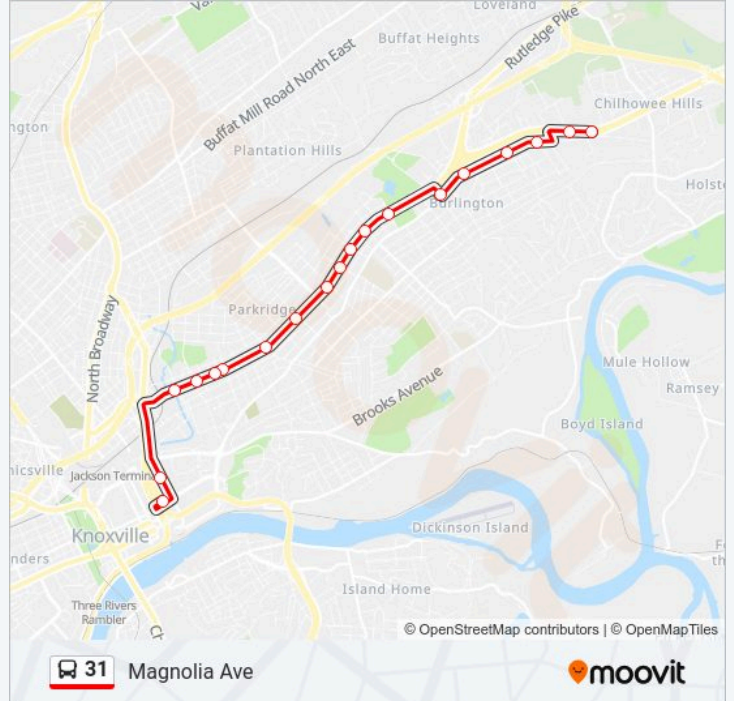

Direction: Magnolia Ave

19 stops

[VIEW LINE SCHEDULE](#)

Knoxville Station Bay F

Hall Of Fame Dr Nb Mid-Block Before Summitt Hill Dr

Magnolia Ave Eb And Jessamine St

Magnolia Ave Eb And Winona St

Magnolia Ave Eb And Pellissippi State

Magnolia Ave Eb And Bertrand St

Magnolia Ave Eb And Olive St

Magnolia Ave Eb And Chestnut St

Magnolia Ave Eb And Harrison St

Magnolia Ave Eb And Hembree St

Magnolia Ave Eb And Beal Bourne St

Magnolia Ave Eb And Castle St

Magnolia Ave Eb And Beaman St

Kirkwood St. Superstop

Mlk Ave Eb And Speedway Cir

Holston Dr Eb And Dallas St

Holston Dr Eb And Meadow View

Asheville Hwy Eb And Macedonia Ln

Asheville Hwy Eb Before Holston Dr

31 bus Info**Direction:** Magnolia Ave**Stops:** 19**Trip Duration:** 28 min**Line Summary:**

Direction: To Downtown

20 stops

[VIEW LINE SCHEDULE](#)

- Asheville Hwy Eb Before Holston Dr
- Holston Dr Wb After Holston Court
- Holston Dr Wb And Meadow View
- Holston Dr Wb And Park St
- Holston Dr Wb Across Dickson St
- Kirkwood St. Superstop
- Magnolia Ave Wb And Beaman St
- Magnolia Ave Wb And Castle St
- Magnolia Ave Wb And Beal Bourne St
- Magnolia Ave Wb And Hembree St
- Magnolia Ave Wb And Harrison St
- Magnolia Ave Wb And Chestnut St
- Magnolia Ave Wb And Olive St
- Magnolia Ave Wb And Austin St
- Magnolia Ave Wb And Winona St
- Magnolia Ave Wb And Jessamine St
- Hall Of Fame Dr Sb Mid-Block Before Church Ave
- Knoxville Station Bay O