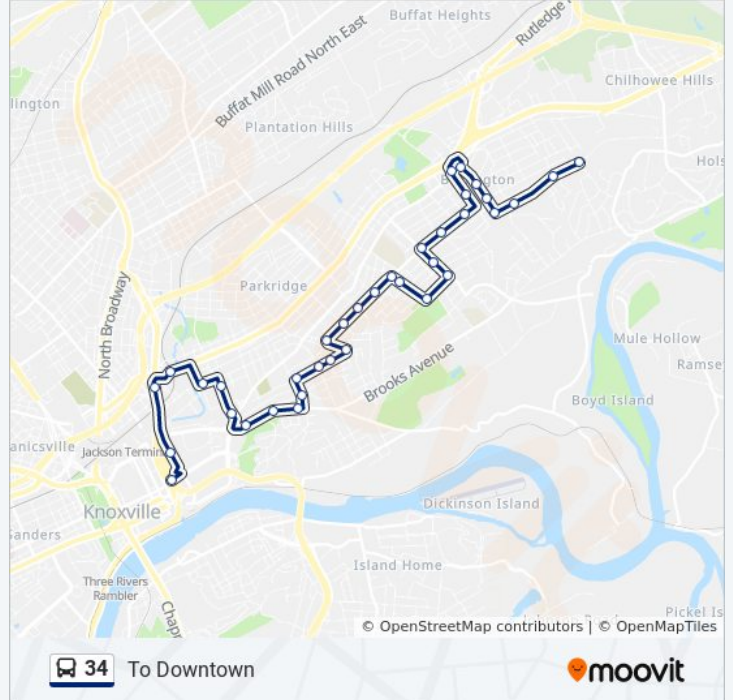

Direction: To Downtown

33 stops

[VIEW LINE SCHEDULE](#)

Wedgewood at Skyline
 Skyline Dr Wb @ Ault St
 Skyline Dr Wb @ Verbena St
 Skyline Dr Wb @ Fern St
 Fern St Nb @ Lilac Ave
 Fern St Nb @ Catalpa Ave
 Fern St Nb @ Milk
 Kirkwood St. Superstop
 Oakland St Sb And Lansing Ave
 Lilac Ave Wb @ Andes St
 Wilson Ave Wb @ Beaman St
 Wilson Ave Wb @ Castle St
 Castle St Sb @ Lay Ave
 Castle at Wimpole
 Wimpole Ave Wb @ Houston
 Houston St Nb @ Selma Ave
 Houston St Nb @ Wilson Ave
 Wilson Ave Wb @ Harrison St

34 bus Info

Direction: To Downtown

Stops: 33

Trip Duration: 31 min

Line Summary:

Willson Ave Wb And Cherry St

Willson Ave Wb And Chestnut St

Wilson Ave Wb And Ben Hur Ave

Ben Hur Ave Sb @ Ulster Ave

Bethel Ave Wb Before Sanders St.

Bethel Ave Wb @ McConnell St

Bethel Wb Before Surrey

Surrey Sb at Saxton

Dandridge Wb at Beck Cultural Center

Dandridge After Whitt Inbound Mt Calvary Baptist Church

Dandridge Ave Wb And Rosedale Ave

Summit Hill Dr Wb Midblock After Mik Blvd

Summit Hill Dr Wb And Patton St

Hall Of Fame Dr Sb Mid-Block Before Church Ave

Knoxville Station Bay D

34 bus time schedules and route maps are available in an offline PDF at moovitapp.com. Use the [Moovit App](#) to see live bus times, train schedule or subway schedule, and step-by-step directions for all public transit in Knoxville.