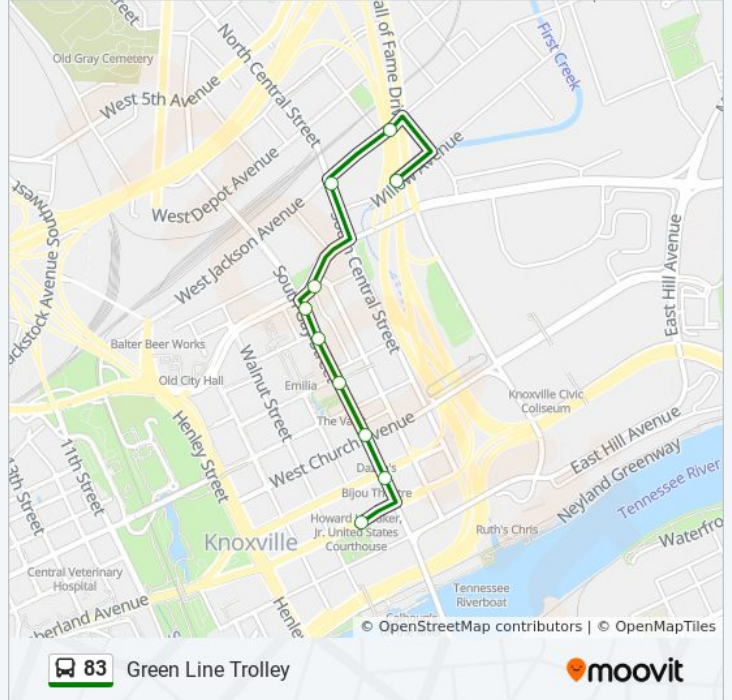

Gay St Nb And Jackson Ave

Gay St Nb And Depot Ave

### 83 bus Info

**Direction:** Green Line Trolley

**Stops:** 7

**Trip Duration:** 10 min

**Line Summary:**

### Direction: To Trolley Super Stop

8 stops

[VIEW LINE SCHEDULE](#)

Gay St Nb And Depot Ave

Depot Avenue Wb And Williams St

Gay St Sb And Jackson Ave

Summit Hill Dr at Crown Plaza

Summit Hill Dr Wb And Locust St

Locust St Sb Before Union Avepeakes

Locust St @ Main St

Trolley Super Stop on Main at the Cc Bldg