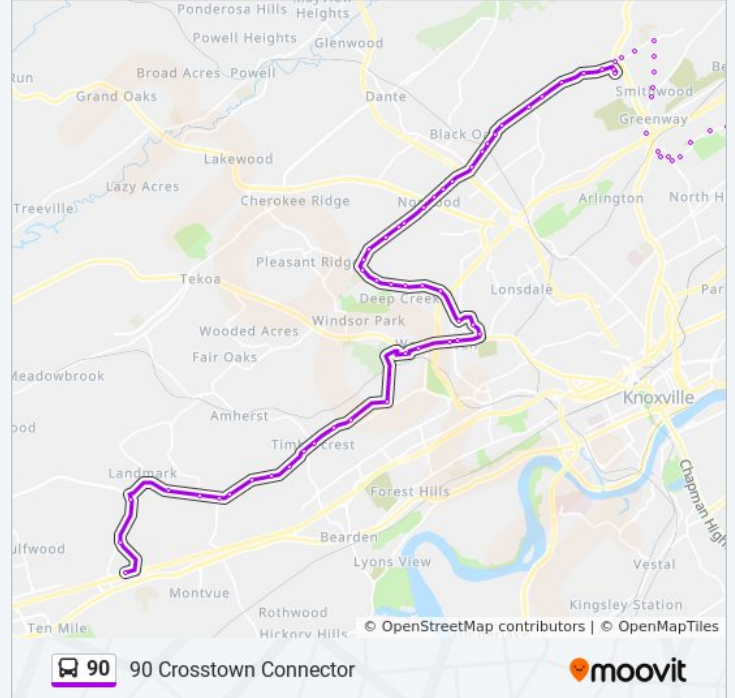

90 bus Info
Direction: 90 Crosstown Connector West
Stops: 69
Trip Duration: 82 min
Line Summary:

Fountain City Superstop

Knox Rd Nb Before Cedar Lane

Cedar Ln Wb @ Kingwood Rd

Cedar Ln Wb @ Midlake Dr

Cedar Ln Wb Past Montrose Rd

Pleasant Ridge Rd Sb @ Bradshaw Gar Ou

Sycamore Eb After Pleasant Ridge

West Industrial Near Custom Foods at Lamar Ad
South Bound

Industrial Pkwy S Bound

Western Ave Wb And Clifton Rd

Western Ave Wb And West Haven Shop Cnter

Western Ave Wb Past Ball Camp Pk

I-640 Plaza

3rd Creek Sb @ Middlebrook

Middlebrook Pk Wb And Henson Rd

Middlebrook Pk Wb And Midpark Rd

Middlebrook Pk Wb And Amherst Rd

Middlebrook Pk Wb And Weisgarber Rd

Middlebrook Pk Wb And Old Weisgarber

North Gallaher View Rd Sb After Middlebrook Pk

North Gallaher View Rd Sb And South Walker Springs Rd

Walmart

Direction: Crosstown Connector East

72 stops

[VIEW LINE SCHEDULE](#)

Walmart

North Gallaher View Nb And Manor View Dr