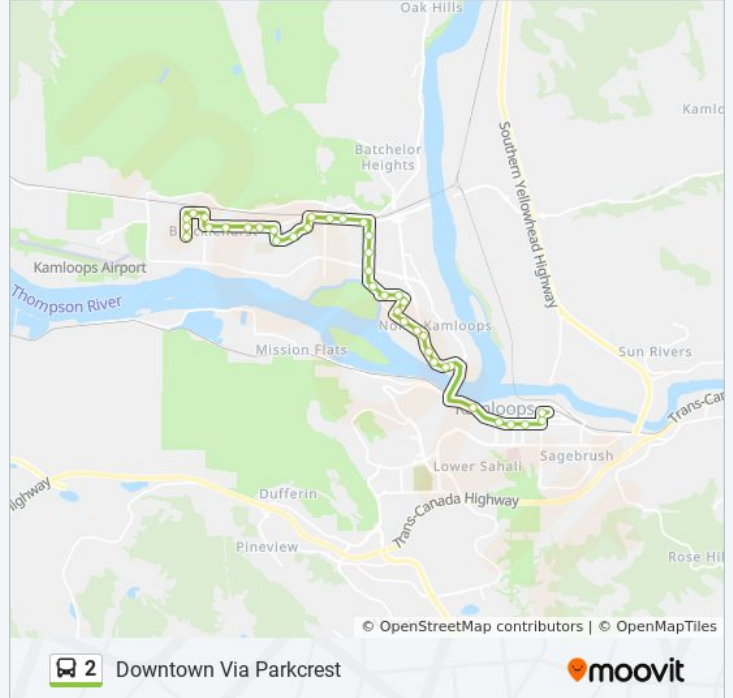

2 bus Info

Direction: Downtown Via Parkcrest

Stops: 38

Trip Duration: 23 min

Line Summary:

12th St at Pembroke
 12th St at Selkirk
 12th Street at Barrie Drive
 Kenora at 12th St
 Cottonwood at Kenora
 Cottonwood at Willow
 Willow at Cottonwood
 Willow at Mackenzie
 Mackenzie at Thrupp
 Mackenzie at Williams
 Tranquille at Mackenzie
 Tranquille at Knox
 Tranquille at Palm
 Tranquille at Wilson
 Tranquille at Leigh
 Victoria St West 200 Block
 Seymour at 1st Ave
 Seymour at 3rd Ave
 Seymour at 4th Ave
 6th Ave at Victoria
 Lansdowne Exchange

Direction: North Shore Exch Via Parkcrest

23 stops

[VIEW LINE SCHEDULE](#)

Crestline at Fleetwood
 Crestline at Parkcrest
 Crestline at Rosewood
 2500 Block Briarwood
 Schreiner at Paulsen
 Parkcrest at Schreiner
 Parkcrest at Mclean
 Parkcrest at Windbreak