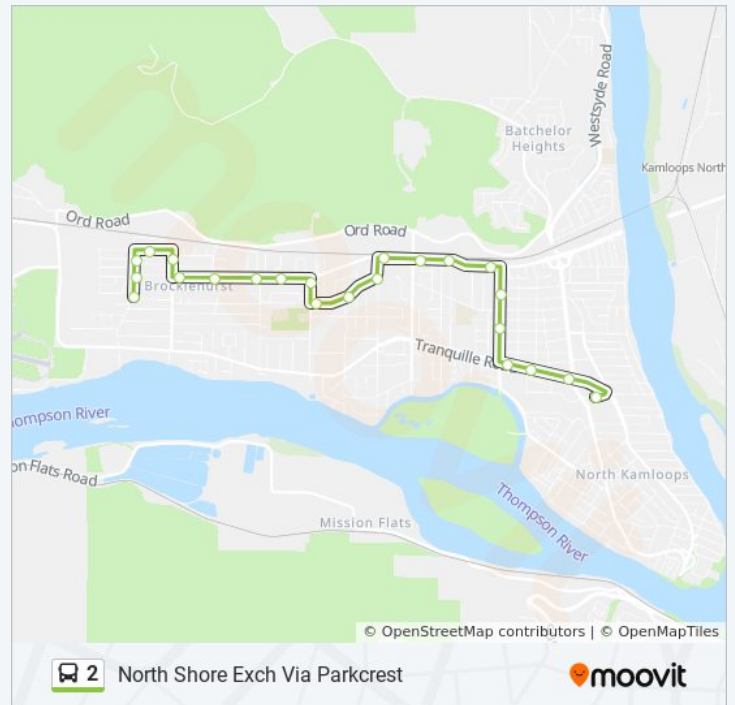

Parkcrest at Ponlen
Southill at Parkcrest
Fleetwood at Southill
Fleetwood at Desmond
Fleetwood at Holt
Parkcrest at Holt
Parkcrest at Singh
Parkcrest at Ollek
Halston at 13th St
12th St at Pembroke
12th St at Selkirk
Tranquille at 12th St
Tranquille at 10th St
Fortune at Tranquille
North Shore Exchange

Direction: North Shore Exch Via Parkcrest
Stops: 23
Trip Duration: 13 min
Line Summary:

2 bus time schedules and route maps are available in an offline PDF at moovitapp.com. Use the [Moovit App](#) to see live bus times, train schedule or subway schedule, and step-by-step directions for all public transit in Kamloops.

[About Moovit](#) • [MaaS Solutions](#) • [Supported Countries](#) • [Mooviter Community](#)

© 2024 Moovit - All Rights Reserved

Check Live Arrival Times