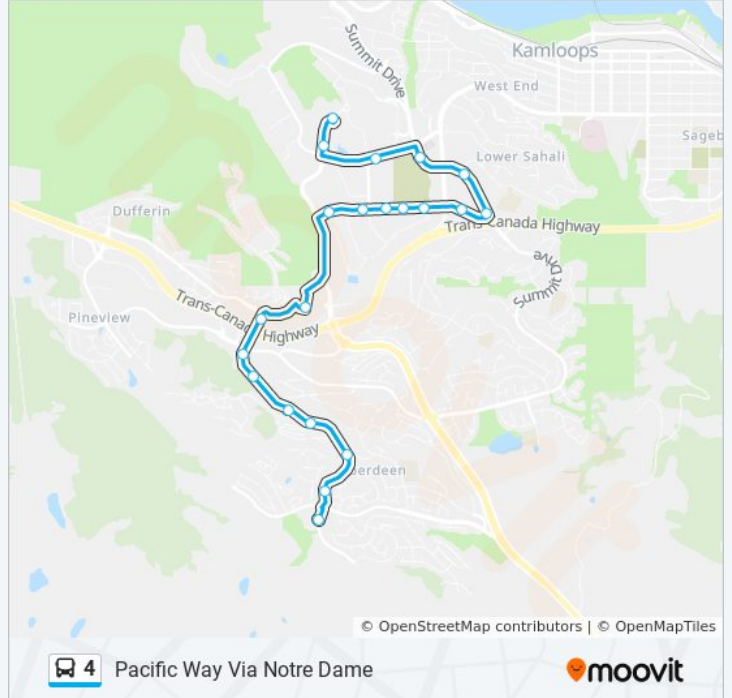

Pacific Way Via Notre Dame

Get The App

The 4 bus line (Pacific Way Via Notre Dame) has 2 routes. For regular weekdays, their operation hours are:
 (1) Pacific Way Via Notre Dame: 6:06 AM - 11:25 PM
 (2) Tru Via Notre Dame: 6:23 AM - 11:42 PM
 Use the Moovit App to find the closest 4 bus station near you and find out when is the next 4 bus arriving.

Direction: Pacific Way Via Notre Dame

21 stops

[VIEW LINE SCHEDULE](#)

- Tru Exchange
- Hillside at McGill
- McGill at Dalhousie
- Summit 1000 Block
- Summit at Arrowstone
- Summit at Notre Dame
- Notre Dame at Columbia St W
- Notre Dame at Laval
- Notre Dame at Cemetery
- Notre Dame at 800 Block
- Notre Dame at Dalhousie
- Notre Dame at Hillside
- Aberdeen Mall
- Pacific at Hillside
- Pacific at Hugh Allan
- Pacific at Pearson
- Pacific at Howe
- Pacific at Ravenwood
- Pacific at Greystone
- Pacific at Links
- Pacific at Aberdeen

4 bus Info

Direction: Pacific Way Via Notre Dame

Stops: 21

Trip Duration: 19 min

Line Summary:

4 Pacific Way Via Notre Dame

Direction: Tru Via Notre Dame

28 stops

4 bus Info

Direction: Tru Via Notre Dame

Stops: 28

Trip Duration: 24 min

Line Summary:

Notre Dame at Cemetery

Notre Dame at Laval

Notre Dame at Columbia St W