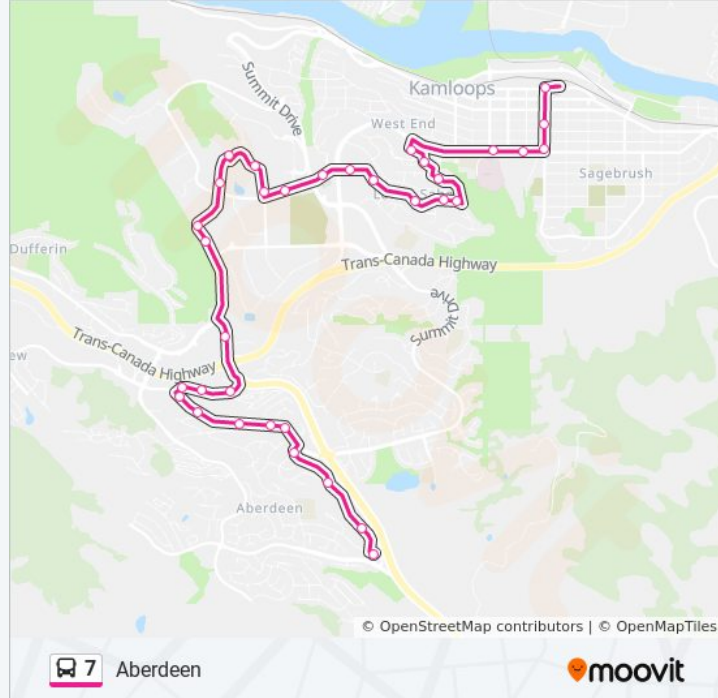

7 bus Info

Direction: Aberdeen Via Bestwick

Stops: 33

Trip Duration: 26 min

Line Summary:

Mcgill at University

Dalhousie at Mcgill

Campus Way at Wolfpack Rd

Hugh Allan at Harrison

Hugh Allan at Howe

Hugh Allan at Gloaming

Hugh Allan 880 Block

Sifton Ave at Hector Dr.

Sifton Ave at Fleming Dr.

Sifton 2240 Block

Laurier at Sifton

Direction: Downtown Via Battle

38 stops

[VIEW LINE SCHEDULE](#)

Laurier at Sifton

Laurier at Aberdeen

Aberdeen at Drummond

Aberdeen 650 Block

Van Horne at Aberdeen