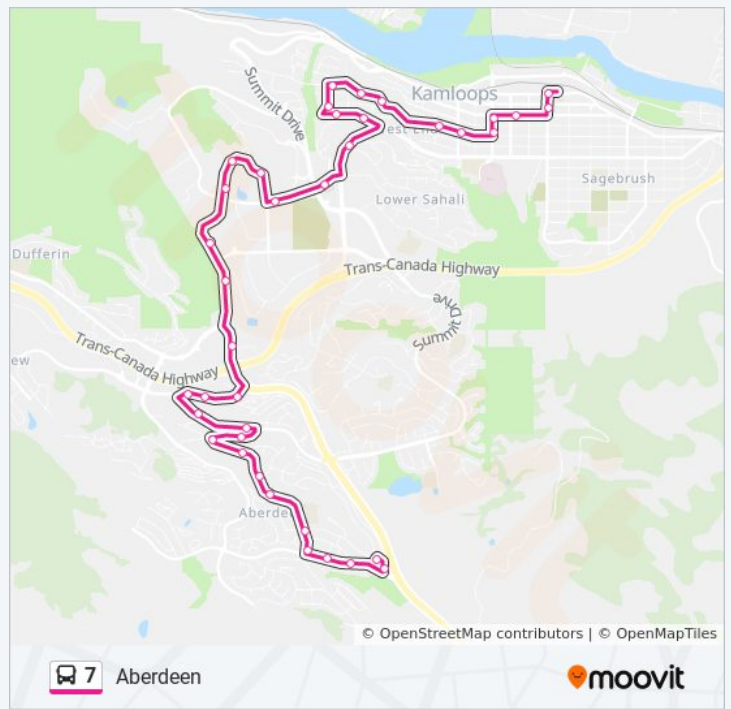

7 bus Info

Direction: Downtown Via Battle

Stops: 38

Trip Duration: 29 min

Line Summary:

Howe 1130 Block
 Hugh Allan at Howe
 Hugh Allan at Harrison
 Rogers at Hugh Allan
 Rogers 1250 Block
 Rogers Way at Rogers Pl
 Hillside Way at Aberdeen Mall
 Hillside at Cariboo
 Hillside at Notre Dame
 Hillside at McGill
 Tru Exchange
 Campus Way at Wolfpack Rd
 McGill at Dalhousie
 McGill at Summit
 Columbia St W 600 Block
 Grandview at Garden
 Grandview at Dalgleish
 Centre at Battle St W
 Lombard at Centre
 Strathcona at Hemlock
 Strathcona at Battle St W
 Battle St W at Lee
 Battle at 1st Ave
 3rd Ave at Battle
 3rd Ave at Seymour
 Seymour at 4th Ave
 6th Ave at Victoria
 Lansdowne Exchange