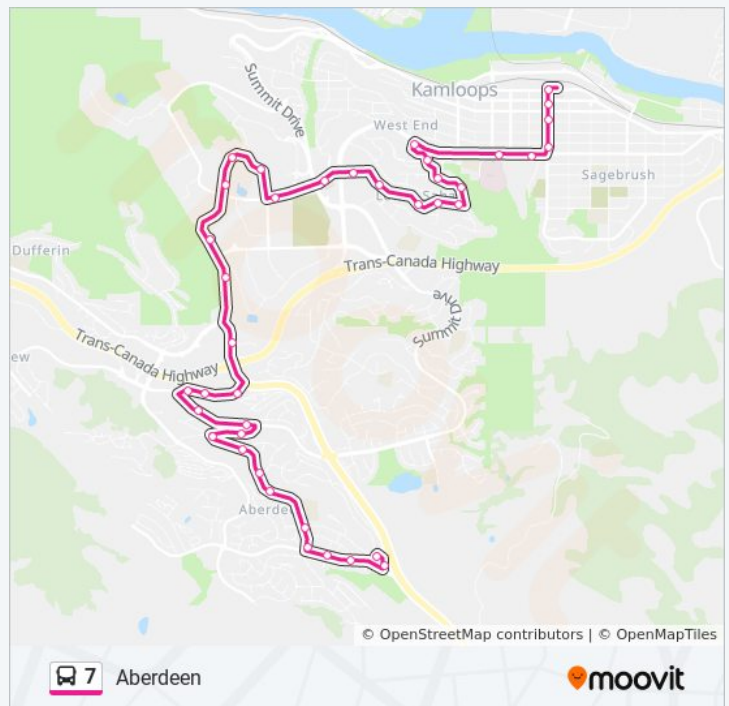

Laurier at Aberdeen
Aberdeen at Drummond
Aberdeen 650 Block
Van Horne at Aberdeen
Van Horne at Laurier
Van Horne at Greystone
Van Horne at Hector
Van Horne at Huntleigh
Van Horne at Howe
Howe 1130 Block
Hugh Allan at Howe
Hugh Allan at Harrison
Rogers at Hugh Allan
Rogers 1250 Block
Rogers Way at Rogers Pl
Hillside Way at Aberdeen Mall
Hillside at Cariboo
Hillside at Notre Dame
Hillside at Mcgill
Tru Exchange
Campus Way at Wolfpack Rd
Mcgill at Dalhousie
Mcgill at Summit
Mcgill at Frontage
Mcgill at Chapperon
Mcgill 240 Block
Mcgill at Monashee
Mcgill at Bestwick
Bestwick at Greenstone
Bestwick at Sahali
Sahali at Pemberton
Sahali at Columbia St
Columbia at 3rd

Tuesday	12:29 AM - 11:29 PM
Wednesday	12:29 AM - 11:29 PM
Thursday	12:29 AM - 11:29 PM
Friday	12:29 AM - 10:52 PM
Saturday	7:09 AM - 11:31 PM

7 bus Info

Direction: Downtown Via Bestwick

Stops: 39

Trip Duration: 29 min

Line Summary: