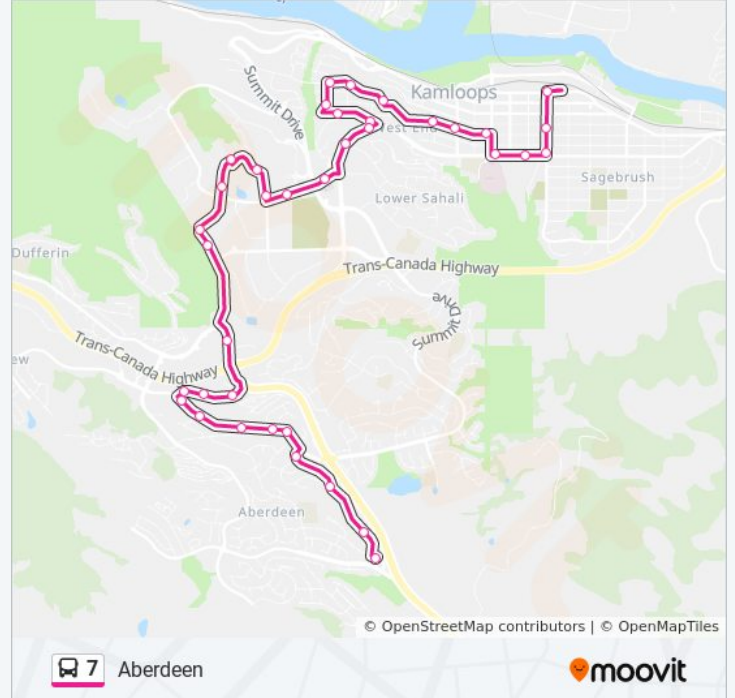

Rogers at Hugh Allan

Hugh Allan at Harrison

Hugh Allan at Howe

Hugh Allan at Gloaming

Hugh Allan 880 Block

Sifton Ave at Hector Dr.

Sifton Ave at Fleming Dr.

Sifton 2240 Block

Laurier at Sifton

Direction: Aberdeen Via Bestwick

33 stops

[VIEW LINE SCHEDULE](#)

Lansdowne Exchange

6th Ave at St Paul

6 Ave & Columbia

Columbia at 5th Ave

7 bus Info

Direction: Aberdeen Via Bestwick

Stops: 33

Trip Duration: 26 min

Line Summary:

Mcgill at University

Dalhousie at Mcgill

Campus Way at Wolfpack Rd

Tuesday	12:29 AM - 11:29 PM
Wednesday	12:29 AM - 11:29 PM
Thursday	12:29 AM - 11:29 PM
Friday	12:29 AM - 10:52 PM
Saturday	7:09 AM - 11:31 PM

7 bus Info

Direction: Downtown Via Bestwick

Stops: 39

Trip Duration: 29 min