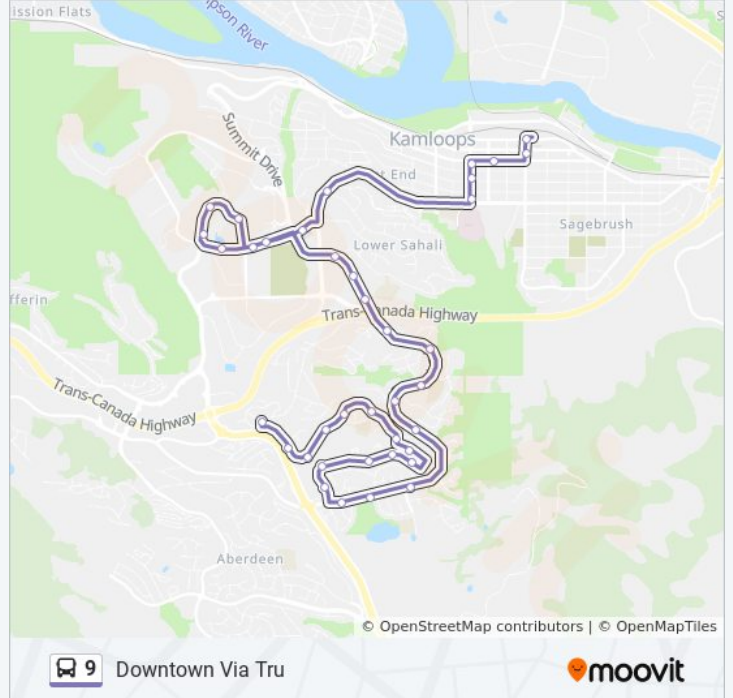

Downtown Via Tru

Get The App

The 9 bus line (Downtown Via Tru) has 2 routes. For regular weekdays, their operation hours are:
 (1) Downtown Via Tru: 12:28 AM - 11:58 PM (2) Gleneagles Via Tru: 12:10 AM - 11:40 PM
 Use the Moovit App to find the closest 9 bus station near you and find out when is the next 9 bus arriving.

Direction: Downtown Via Tru
 38 stops
[VIEW LINE SCHEDULE](#)

9 bus Time Schedule
 Downtown Via Tru Route Timetable:

Sunday	12:44 AM - 11:49 PM
Monday	6:20 AM - 11:58 PM
Tuesday	12:28 AM - 11:58 PM
Wednesday	12:28 AM - 11:58 PM
Thursday	12:28 AM - 11:58 PM
Friday	12:28 AM - 11:49 PM
Saturday	6:19 AM - 11:40 PM

9 bus Info
Direction: Downtown Via Tru
Stops: 38
Trip Duration: 32 min
Line Summary:

- Springhill at Gleneagles
- Gleneagles at Glen Gary
- Gleneagles at Wentworth
- Gleneagles at Skagit
- Gleneagles at Monarch
- Gleneagles 400 Block
- Whistler at Gleneagles
- Whistler Dr at Whistler Pl
- Robson at Hollyburn
- Robson 300 Block
- Robson at Breakenridge
- Robson at Gladstone Place
- Robson at Gladstone Drive
- Summit at Monteith
- Summit at Hollyburn
- Summit at Tremerton
- Summit at Gleneagles
- Summit at Waddington (Nb)
- Summit at Freshfield
- Summit at Gordonhorn
- Summit at Springhill
- Summit at Notre Dame

Direction: Gleneagles Via Tru

25 stops

[VIEW LINE SCHEDULE](#)

Lansdowne Exchange
 4th Ave at Seymour
 4th Ave at Battle
 4th Ave at Nicola
 Columbia at 3rd Ave
 Columbia St at Bluff
 Columbia St at Grandview
 Columbia St at Frontage
 Mcgill at Summit
 Mcgill at University
 Dalhousie at Mcgill
 Campus Way at Wolfpack Rd
 Tru Exchange