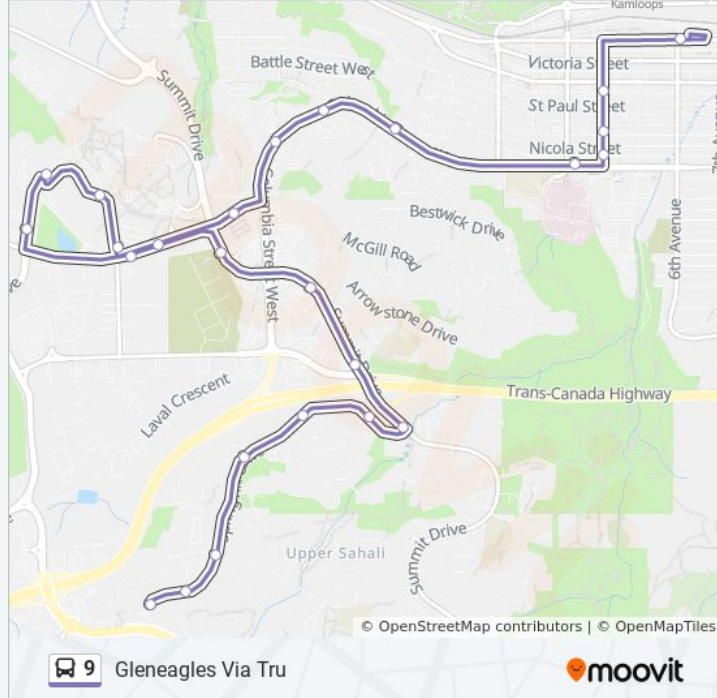

Hillside at McGill

Mcgill at Dalhousie

Summit 1000 Block

Summit at Arrowstone

Summit at Notre Dame

Summit at Springhill

Springhill 1470 Block

Springhill 1560 Block

Springhill at Springfield

Springhill at Springview

Springhill at Gleneagles

Springhill at Gleneagles

9 bus time schedules and route maps are available in an offline PDF at moovitapp.com. Use the [Moovit App](#) to see live bus times, train schedule or subway schedule, and step-by-step directions for all public transit in Kamloops.

[About Moovit](#) • [MaaS Solutions](#) • [Supported Countries](#) • [Mooviter Community](#)

© 2024 Moovit - All Rights Reserved

Check Live Arrival Times