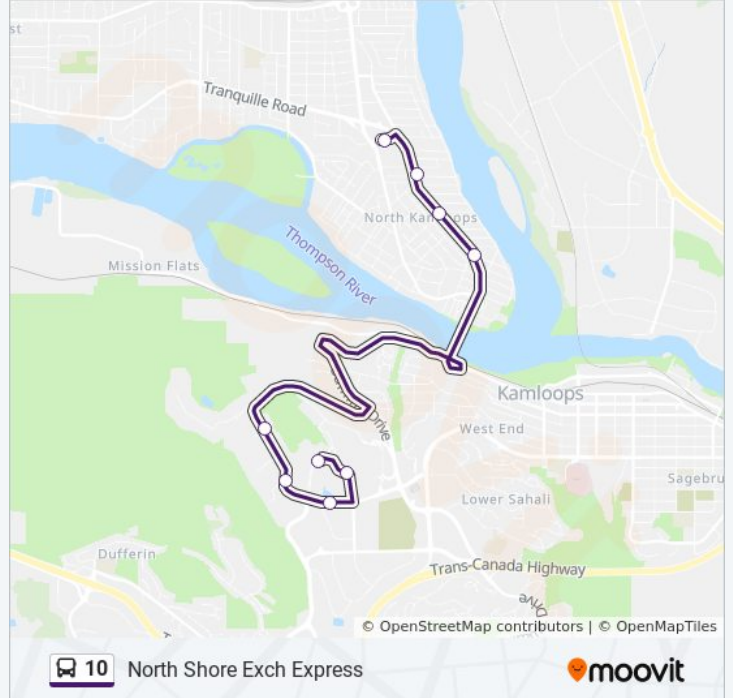

North Shore Exchange Express

Get The App

The 10 bus line (North Shore Exchange Express) has 2 routes. For regular weekdays, their operation hours are:
(1) North Shore Exchange Express: 6:52 AM - 9:00 PM(2) T R U Express: 6:40 AM - 9:20 PM
Use the Moovit App to find the closest 10 bus station near you and find out when is the next 10 bus arriving.

Direction: North Shore Exchange Express

9 stops

[VIEW LINE SCHEDULE](#)

- Tru Exchange
- Campus Way at Wolfpack Rd
- Mcgill at Camosun
- Mcgill Rd at Mcgill Pl
- Mcgill at Concordia
- Fortune at Fort
- Fortune at Wood
- Fortune at Chestnut
- North Shore Exchange

10 bus Info

Direction: North Shore Exchange Express

Stops: 9

Trip Duration: 14 min

Line Summary:

Direction: T R U Express

8 stops

[VIEW LINE SCHEDULE](#)