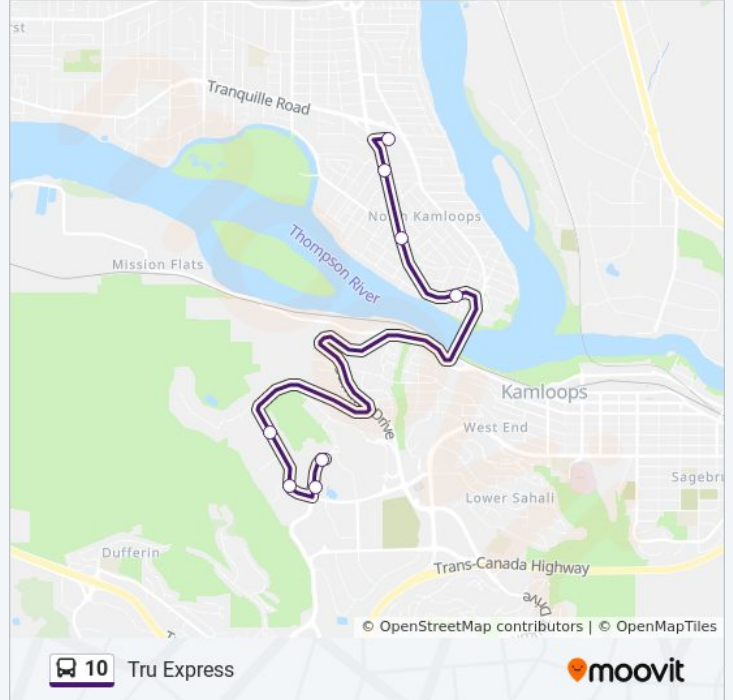

10 bus time schedules and route maps are available in an offline PDF at moovitapp.com. Use the [Moovit App](#) to see live bus times, train schedule or subway schedule, and step-by-step directions for all public transit in Kamloops.

[About Moovit](#) • [MaaS Solutions](#) • [Supported Countries](#) • [Mooviter Community](#)

© 2024 Moovit - All Rights Reserved

Check Live Arrival Times