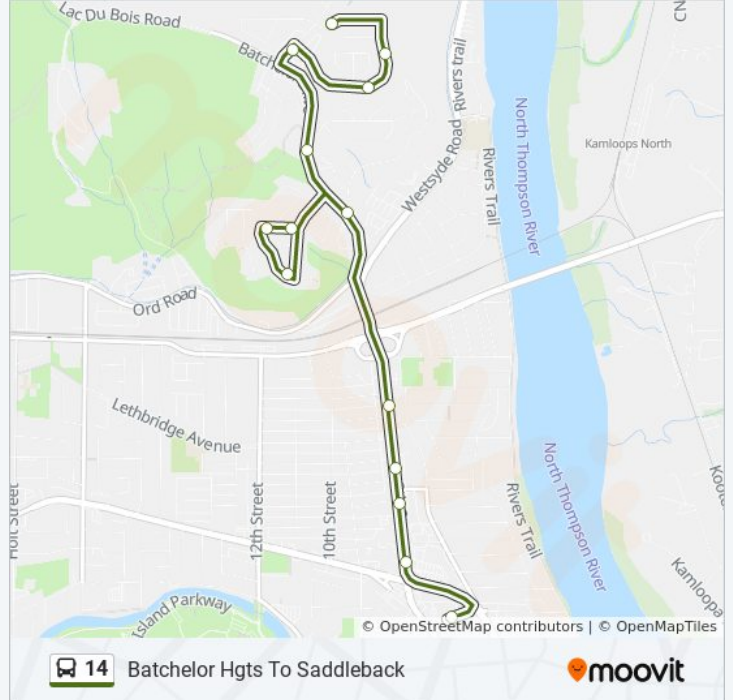

14 bus time schedules and route maps are available in an offline PDF at moovitapp.com. Use the [Moovit App](#) to see live bus times, train schedule or subway schedule, and step-by-step directions for all public transit in Kamloops.

[About Moovit](#) • [MaaS Solutions](#) • [Supported Countries](#) • [Mooviter Community](#)

© 2024 Moovit - All Rights Reserved

Check Live Arrival Times