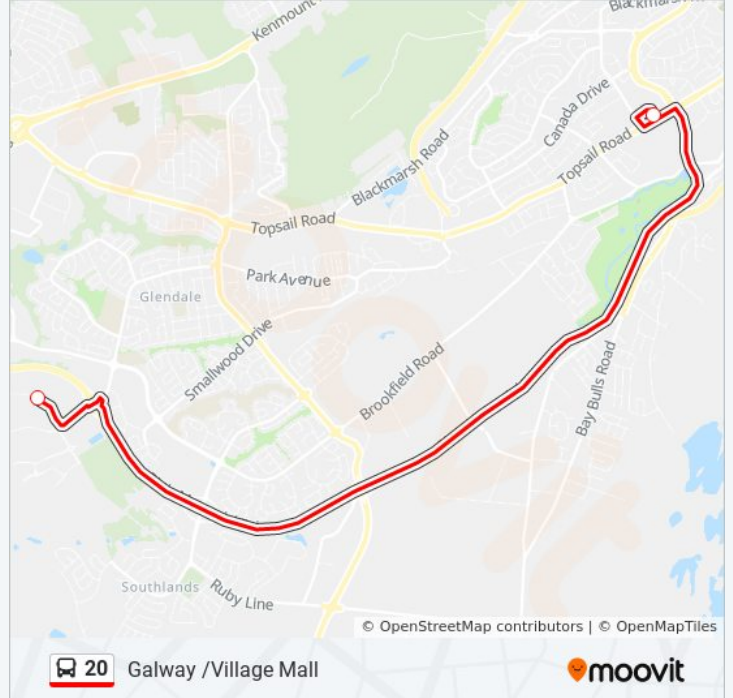

Use the Moovit App to find the closest 20 bus station near you and find out when is the next 20 bus arriving.

Direction: To Galway

2 stops

[VIEW LINE SCHEDULE](#)

The Village Shopping Centre

Danny Drive Marshalls

20 bus Info

Direction: To Galway

Stops: 2

Trip Duration: 15 min

Line Summary:

Direction: To Village Mall

5 stops

[VIEW LINE SCHEDULE](#)

Danny Drive Marshalls

Danny Drive Costco Gas Station

Bay Bulls Rd Opp Civic 34

Bay Bulls Rd Opp Irving

The Village Shopping Centre

20 bus Time Schedule

To Village Mall Route Timetable:

Sunday	8:55 AM - 6:40 PM
Monday	7:50 AM - 9:45 PM
Tuesday	7:50 AM - 9:45 PM
Wednesday	7:50 AM - 9:45 PM
Thursday	7:50 AM - 9:45 PM
Friday	8:55 AM - 6:40 PM
Saturday	7:50 AM - 9:45 PM