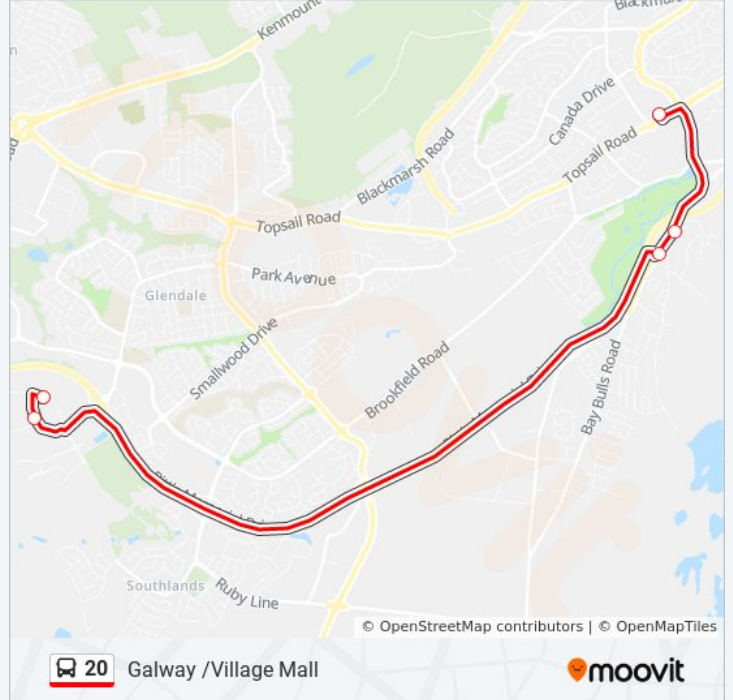

Use the Moovit App to find the closest 20 bus station near you and find out when is the next 20 bus arriving.

Direction: To Galway

2 stops

[VIEW LINE SCHEDULE](#)

The Village Shopping Centre

Danny Drive Marshalls

20 bus Info

Direction: To Galway

Stops: 2

Trip Duration: 15 min

Line Summary:

Direction: To Village Mall

5 stops

[VIEW LINE SCHEDULE](#)

Danny Drive Marshalls

Danny Drive Costco Gas Station

Bay Bulls Rd Opp Civic 34

Bay Bulls Rd Opp Irving

The Village Shopping Centre

20 bus Time Schedule

To Village Mall Route Timetable:

Sunday	8:55 AM - 6:40 PM
Monday	7:50 AM - 9:45 PM
Tuesday	7:50 AM - 9:45 PM
Wednesday	7:50 AM - 9:45 PM
Thursday	7:50 AM - 9:45 PM
Friday	8:55 AM - 6:40 PM
Saturday	7:50 AM - 9:45 PM

20 bus Info

Direction: To Village Mall

Stops: 5

Trip Duration: 15 min

Line Summary:

20 bus time schedules and route maps are available in an offline PDF at moovitapp.com. Use the [Moovit App](#) to see live bus times, train schedule or subway schedule, and step-by-step directions for all public transit in St Johns.