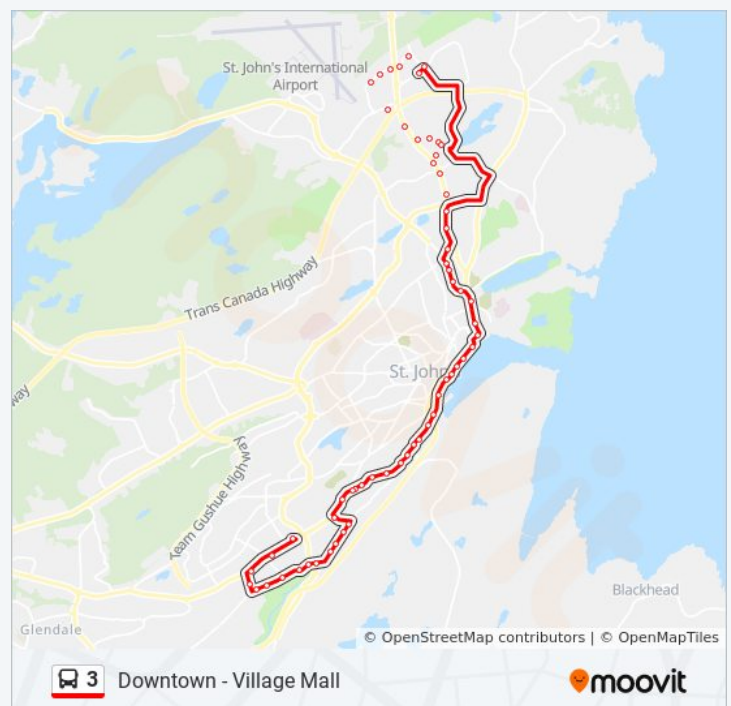

60 stops

[VIEW LINE SCHEDULE](#)

- Stavanger Dr - Staples
- Aberdeen Avenue Swiss Chalet
- Whiterose Dr Civic 55
- Whiterose Dr Embrace Orthodontics
- Hebron Way Civic 20 Exxon Bldg
- Hebron Way Canadian Tire
- Hebron Way Civic 100 Service Canada
- Majors Path Eastern Health
- Torbay Road City Tire
- Highland Drive at Torbay Road
- Dunlea Street Civic 17
- Birchwynd Street Civic 28
- Gleneyre Street Civic 34
- Gleneyre Street Wedgewood Medical Centre
- Torbay Rd Opp Jungle Jims
- Torbay Road Opposite Mcdonalds
- Torbay Road Opposite Irving
- Torbay Road Mall
- Torbay Road - Glenbrook Lodge
- Elizabeth Avenue - Leons
- New Cove Road Opp Civic 110
- New Cove Road Opp Civic 70
- New Cove Road Civic 8 New Cove Terrace
- New Cove Road Civic 35
- Kings Bridge Road Opposite Dominion
- Kings Bridge Road - Family Court
- Duckworth St Civic 104 Caines Store
- Water St Sir Humphrey Gilbert Bldg

**3 bus Info**

**Direction:** Downtown - Village Mall

**Stops:** 60

**Trip Duration:** 57 min

**Line Summary:**

Water St West Of Td Building

Water St Civic 196 Courthouse

Water St Civic 240 Credit Union