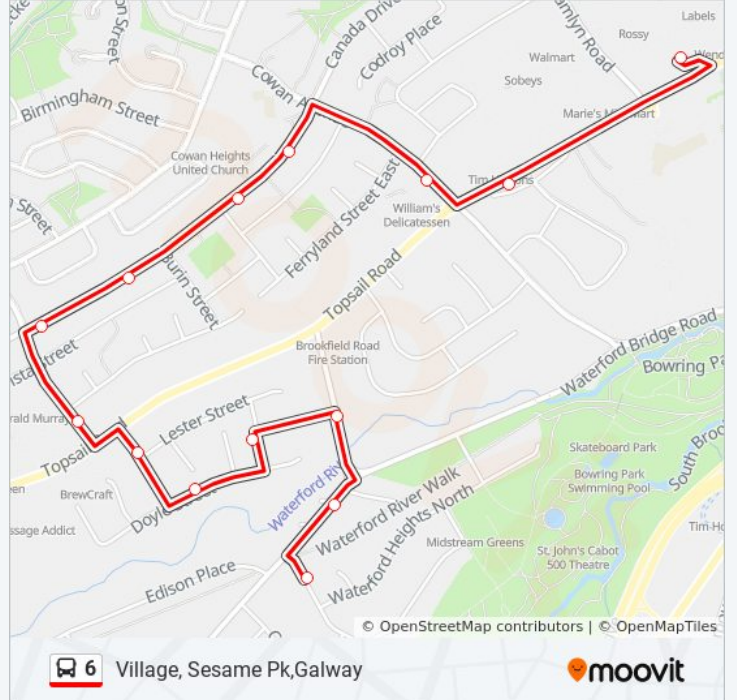

### Direction: To Village Mall

16 stops

[VIEW LINE SCHEDULE](#)

Perlin Street Civic 11

Brookfield Rd Civic 63 Mini Mart

Brookfield Road Civic 29

Steer Street Civic 11

Doyle Street Civic 54

Cowan Avenue by Burger King

Topsail Road Opp Mcdonalds

The Village Shopping Centre

### 6 bus Time Schedule

To Village Mall Route Timetable:

Sunday	9:25 AM - 5:00 PM
Monday	6:45 AM - 7:35 PM
Tuesday	6:45 AM - 7:35 PM
Wednesday	6:45 AM - 7:35 PM
Thursday	6:45 AM - 7:35 PM
Friday	9:25 AM - 5:00 PM
Saturday	8:20 AM - 7:10 PM

### 6 bus Info

**Direction:** To Village Mall

**Stops:** 16

**Trip Duration:** 20 min

**Line Summary:**

6 bus time schedules and route maps are available in an offline PDF at [moovitapp.com](https://moovitapp.com). Use the [Moovit App](#) to see live bus times, train schedule or subway schedule, and step-by-step directions for all public transit in St Johns.