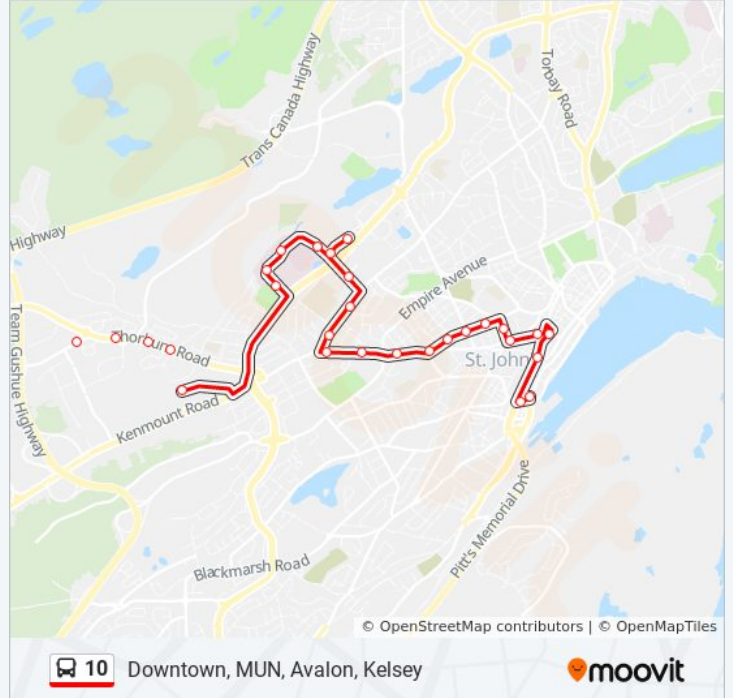

Elizabeth Avenue - Keegan Court

Westerland Rd - Education Building

Clinch Cres Near Arctic Avenue

University Centre

Clinch Cres Opp Faculty Of Med

Clinch Cres Opp Janeway

Clinch Cres by Employee Parking

Clinch Cres West Of Hsc

Avalon Mall Bus Stop

Thorburn Rd - Thornlea Manor

Thorburn Rd - Maries Mini Mart

Thorburn Rd - North Of Austin St

Goldstone St Civic 22 (Constantines)

Kelsey Dr Civic 125 Pwc Bld

Kelsey Drive Walmart

Direction: Mun - Downtown

44 stops

[VIEW LINE SCHEDULE](#)

Kelsey Drive Walmart

Kelsey Dr Sobeys

Kenmount Rd Civic 297

Kenmount Road Tim Hortons

Kenmount Road Fairfield Inn

Pippy Place Canada Post

Pippy Place Civic 32 Downeast

Pippy Pl Civic 64 Tiller Bldg

Goldstone Street at Sorel Dr

Seaborn St Civic 95

Seaborn Street Near Playground

Bambrick Street Civic 17

Thorburn Road Wedgewood Insurance

Thorburn Road North Of Picea Lane

10 bus Time Schedule

Mun - Downtown Route Timetable:

Sunday	8:20 AM - 7:40 PM
Monday	6:10 AM - 11:10 PM
Tuesday	6:10 AM - 11:10 PM
Wednesday	6:10 AM - 11:10 PM
Thursday	6:10 AM - 11:10 PM
Friday	8:20 AM - 7:40 PM
Saturday	6:45 AM - 10:40 PM

10 bus Info

Direction: Mun - Downtown

Stops: 44

Trip Duration: 55 min

Line Summary: